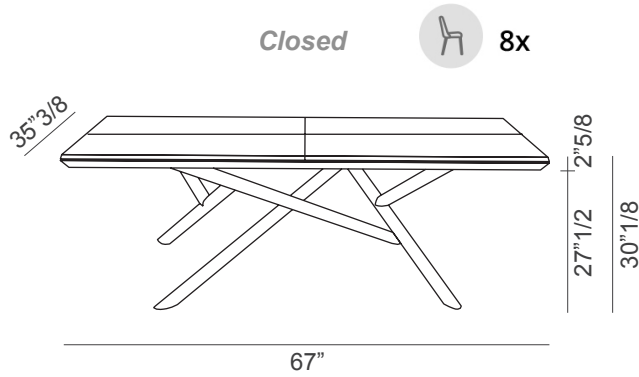

Random

Design: Giulio Manzoni

Description

Extendable dining table with wooden, concrete or Marble Glass tops and extensions. Sliding metal guides and metal tube base, designed with welds and screw joints. Height-adjustable feet.

Random is an hypnotic and innovative design. The braided development of its intense shapes takes the attention of the observer, creating an intimal and personal bond between dimension and space. The extendable top guarantees an excellent functionality. Random maintains continuity in the design both with the table top closed and open. Made in Italy.

Random

Dimensions

A: 67"W x 35"3/8D x 30"1/8H
Extends to 88"1/8W x 46"3/8D x 30"1/8H

B: 78"3/4W x 39"3/8D x 30"1/8H
Extends to 100"W x 54"3/8D x 30"1/8H