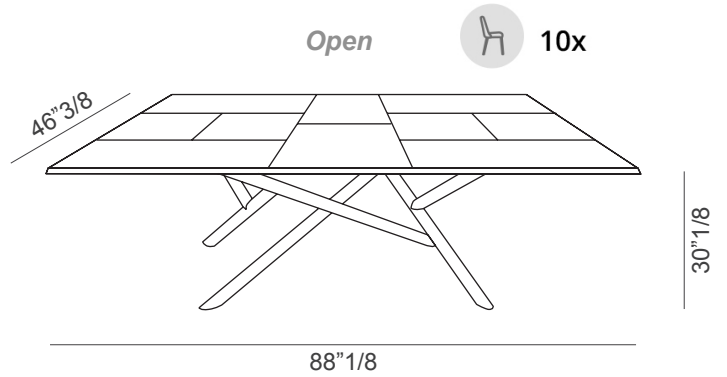

Random

Design: Giulio Manzoni

Description

Extendable dining table with wooden, concrete or Marble Glass tops and extensions. Sliding metal guides and metal tube base, designed with welds and screw joints. Height-adjustable feet.

Random is an hypnotic and innovative design. The braided development of its intense shapes takes the attention of the observer, creating an intimal and personal bond between dimension and space. The extendable top guarantees an excellent functionality. Random maintains continuity in the design both with the table top closed and open. Made in Italy.

Random

Dimensions

A: 67"W x 35"3/8D x 30"1/8H
Extends to 88"1/8W x 46"3/8D x 30"1/8H

B: 78"3/4W x 39"3/8D x 30"1/8H
Extends to 100"W x 54"3/8D x 30"1/8H