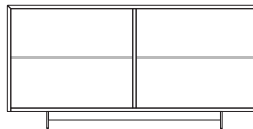

Sarah

Design: Luca Roccadadria

Description

Sideboard with lacquered structure, curved mirror door cladding, aluminum frame. Glass or metal feet, available in two heights.

The curved mirror surface of the doors evokes the enchantment of the gentle movement of a water surface in a continuous flow of light effects. Sarah fills the space with suggestive, shaded and wavy geometries, full of infinite reflections. Silence. All that remains is to immerse yourself in this show. Made in Italy.

Sarah

Dimensions

A: 58"1/2W x 19"5/8D x 28"3/8H

B: 58"1/2W x 19"5/8D x 32"1/4H

C: 87"3/4W x 19"5/8D x 28"3/8H

D: 87"3/4W x 19"5/8D x 32"1/4H

Internal glass shelves

Internal glass shelves

Internal glass shelves

Internal glass shelves