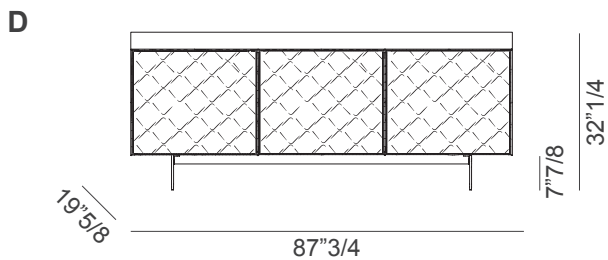

Sarah

Design: Luca Roccadadria

Description

Sideboard with lacquered structure, curved mirror door cladding, aluminum frame. Glass or metal feet, available in two heights.

The curved mirror surface of the doors evokes the enchantment of the gentle movement of a water surface in a continuous flow of light effects. Sarah fills the space with suggestive, shaded and wavy geometries, full of infinite reflections. Silence. All that remains is to immerse yourself in this show. Made in Italy.

Sarah

Dimensions

A: 58"1/2W x 19"5/8D x 28"3/8H

B: 58"1/2W x 19"5/8D x 32"1/4H

C: 87"3/4W x 19"5/8D x 28"3/8H

D: 87"3/4W x 19"5/8D x 32"1/4H

Internal glass shelves

Internal glass shelves

Internal glass shelves

Internal glass shelves