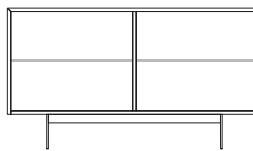

Sarah

Design: Luca Roccadadria

Description

Sideboard with lacquered structure, curved mirror door cladding, aluminum frame. Glass or metal feet, available in two heights.

The curved mirror surface of the doors evokes the enchantment of the gentle movement of a water surface in a continuous flow of light effects. Sarah fills the space with suggestive, shaded and wavy geometries, full of infinite reflections. Silence. All that remains is to immerse yourself in this show. Made in Italy.

Sarah

Dimensions

A: 58"1/2W x 19"5/8D x 28"3/8H

B: 58"1/2W x 19"5/8D x 32"1/4H

C: 87"3/4W x 19"5/8D x 28"3/8H

D: 87"3/4W x 19"5/8D x 32"1/4H

Internal glass shelves

Internal glass shelves

Internal glass shelves

Internal glass shelves