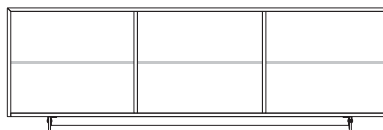

Sarah

Design: Luca Roccadadria

Description

Sideboard with lacquered structure, curved mirror door cladding, aluminum frame. Glass or metal feet, available in two heights.

The curved mirror surface of the doors evokes the enchantment of the gentle movement of a water surface in a continuous flow of light effects. Sarah fills the space with suggestive, shaded and wavy geometries, full of infinite reflections. Silence. All that remains is to immerse yourself in this show. Made in Italy.

Sarah

Dimensions

A: 58"1/2W x 19"5/8D x 28"3/8H

B: 58"1/2W x 19"5/8D x 32"1/4H

C: 87"3/4W x 19"5/8D x 28"3/8H

D: 87"3/4W x 19"5/8D x 32"1/4H

Internal glass shelves

Internal glass shelves

Internal glass shelves

Internal glass shelves