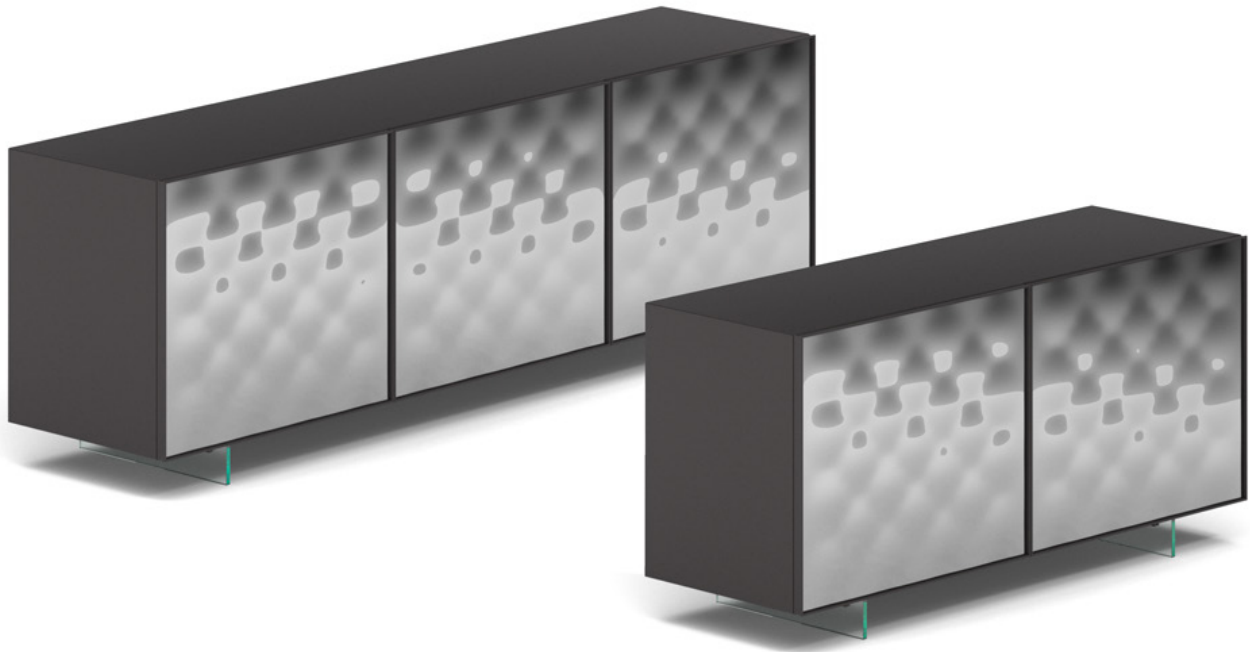

Sarah

Design: Luca Roccadadria

Description

Sideboard with lacquered structure, curved mirror door cladding, aluminum frame. Glass or metal feet, available in two heights.

The curved mirror surface of the doors evokes the enchantment of the gentle movement of a water surface in a continuous flow of light effects. Sarah fills the space with suggestive, shaded and wavy geometries, full of infinite reflections. Silence. All that remains is to immerse yourself in this show. Made in Italy.

Sarah

Dimensions

A: 58"1/2W x 19"5/8D x 28"3/8H

B: 58"1/2W x 19"5/8D x 32"1/4H

C: 87"3/4W x 19"5/8D x 28"3/8H

D: 87"3/4W x 19"5/8D x 32"1/4H

Internal glass shelves

Internal glass shelves

Internal glass shelves

Internal glass shelves