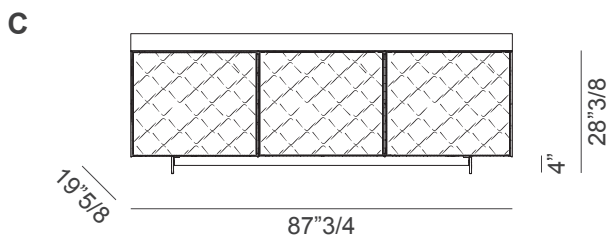

Sarah

Design: Luca Roccadadria

Description

Sideboard with lacquered structure, curved mirror door cladding, aluminum frame. Glass or metal feet, available in two heights.

The curved mirror surface of the doors evokes the enchantment of the gentle movement of a water surface in a continuous flow of light effects. Sarah fills the space with suggestive, shaded and wavy geometries, full of infinite reflections. Silence. All that remains is to immerse yourself in this show. Made in Italy.

Sarah

Dimensions

A: 58"1/2W x 19"5/8D x 28"3/8H

B: 58"1/2W x 19"5/8D x 32"1/4H

C: 87"3/4W x 19"5/8D x 28"3/8H

D: 87"3/4W x 19"5/8D x 32"1/4H

Internal glass shelves

Internal glass shelves

Internal glass shelves

Internal glass shelves