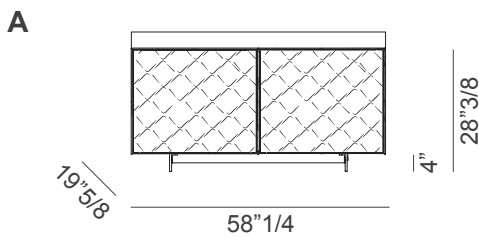

Sarah

Design: Luca Roccadadria

Description

Sideboard with lacquered structure, curved mirror door cladding, aluminum frame. Glass or metal feet, available in two heights.

The curved mirror surface of the doors evokes the enchantment of the gentle movement of a water surface in a continuous flow of light effects. Sarah fills the space with suggestive, shaded and wavy geometries, full of infinite reflections. Silence. All that remains is to immerse yourself in this show. Made in Italy.

Sarah

Dimensions

A: 58"1/2W x 19"5/8D x 28"3/8H

B: 58"1/2W x 19"5/8D x 32"1/4H

C: 87"3/4W x 19"5/8D x 28"3/8H

D: 87"3/4W x 19"5/8D x 32"1/4H

Internal glass shelves

Internal glass shelves