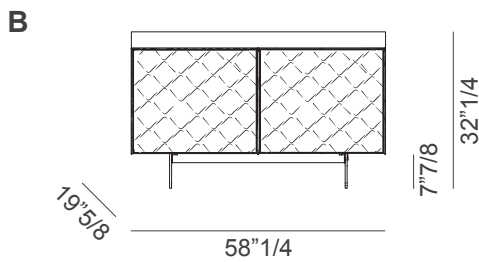

Sarah

Design: Luca Roccadadria

Description

Sideboard with lacquered structure, curved mirror door cladding, aluminum frame. Glass or metal feet, available in two heights.

The curved mirror surface of the doors evokes the enchantment of the gentle movement of a water surface in a continuous flow of light effects. Sarah fills the space with suggestive, shaded and wavy geometries, full of infinite reflections. Silence. All that remains is to immerse yourself in this show. Made in Italy.

Sarah

Dimensions

A: 58"1/2W x 19"5/8D x 28"3/8H

B: 58"1/2W x 19"5/8D x 32"1/4H

C: 87"3/4W x 19"5/8D x 28"3/8H

D: 87"3/4W x 19"5/8D x 32"1/4H

Internal glass shelves

Internal glass shelves

Internal glass shelves

Internal glass shelves