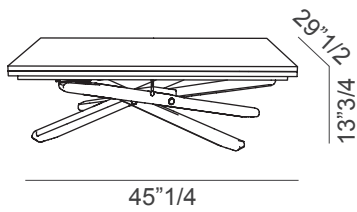

## Dimensions

45"1/4W x 29"1/2D x 13"3/4H

Extends to 59"W x 45"1/4D x 29"1/8H

Coffee table

Dining table  8x