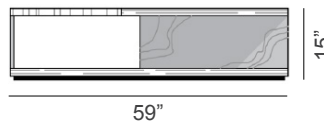

## *Description*

Architecture in miniature, a tribute to the purity of early modernism. The Barcelona coffee table is extremely rigorous in its composition, with vertical elements in marble or wood and top and base in all the woods in the collection. Available in various sizes, both square and rectangular. Also available in the smaller Barceloneta version that can be used as a side table. Made in Italy.

### *Dimensions*

**Barcelona A:** 70"7/8W x 37"3/4D x 15"H

**Barcelona B:** 59"W x 31"1/2D x 15"H

**Barcelona C:** 47"1/4W x 25"1/8D x 15"H

**Barcelona D:** 55"1/8W x 55"1/8D x 15"H

**Barcelona E:** 47"1/4W x 47"1/4D x 15"H

**Barceloneta:** 19"5/8W x 15"3/4D x 17"3/4H

**Barcelona A**

**Barcelona B**

**Barcelona C**

**Barcelona D**

**Barcelona E**

**Barceloneta**