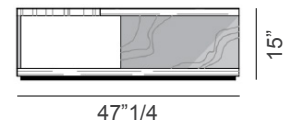

## *Description*

Architecture in miniature, a tribute to the purity of early modernism. The Barcelona coffee table is extremely rigorous in its composition, with vertical elements in marble or wood and top and base in all the woods in the collection. Available in various sizes, both square and rectangular. Also available in the smaller Barceloneta version that can be used as a side table. Made in Italy.

### *Dimensions*

**Barcelona A:** 70"7/8W x 37"3/4D x 15"H

**Barcelona B:** 59"W x 31"1/2D x 15"H

**Barcelona C:** 47"1/4W x 25"1/8D x 15"H

**Barcelona D:** 55"1/8W x 55"1/8D x 15"H

**Barcelona E:** 47"1/4W x 47"1/4D x 15"H

**Barceloneta:** 19"5/8W x 15"3/4D x 17"3/4H

**Barcelona A**

**Barcelona B**

**Barcelona C**

**Barcelona D**

**Barcelona E**

**Barceloneta**