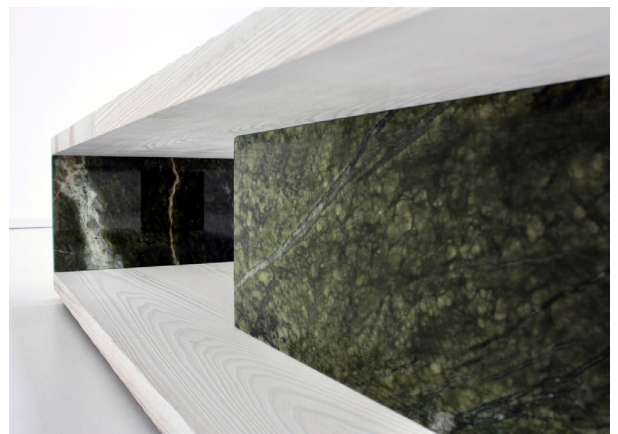

## *Description*

Architecture in miniature, a tribute to the purity of early modernism. The Barcelona coffee table is extremely rigorous in its composition, with vertical elements in marble or wood and top and base in all the woods in the collection. Available in various sizes, both square and rectangular. Also available in the smaller Barceloneta version that can be used as a side table. Made in Italy.