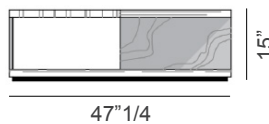

## *Description*

Architecture in miniature, a tribute to the purity of early modernism. The Barcelona coffee table is extremely rigorous in its composition, with vertical elements in marble or wood and top and base in all the woods in the collection. Available in various sizes, both square and rectangular. Also available in the smaller Barceloneta version that can be used as a side table. Made in Italy.

### *Dimensions*

**Barcelona A:** 70"7/8W x 37"3/4D x 15"H

**Barcelona B:** 59"W x 31"1/2D x 15"H

**Barcelona C:** 47"1/4W x 25"1/8D x 15"H

**Barcelona D:** 55"1/8W x 55"1/8D x 15"H

**Barcelona E:** 47"1/4W x 47"1/4D x 15"H

**Barceloneta:** 19"5/8W x 15"3/4D x 17"3/4H

**Barcelona A**

**Barcelona B**

**Barcelona C**

**Barcelona D**

**Barcelona E**

**Barceloneta**