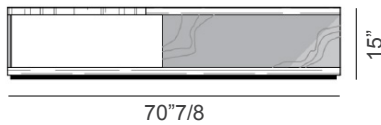

## *Description*

Architecture in miniature, a tribute to the purity of early modernism. The Barcelona coffee table is extremely rigorous in its composition, with vertical elements in marble or wood and top and base in all the woods in the collection. Available in various sizes, both square and rectangular. Also available in the smaller Barceloneta version that can be used as a side table. Made in Italy.

### *Dimensions*

**Barcelona A:** 70"7/8W x 37"3/4D x 15"H

**Barcelona B:** 59"W x 31"1/2D x 15"H

**Barcelona C:** 47"1/4W x 25"1/8D x 15"H

**Barcelona D:** 55"1/8W x 55"1/8D x 15"H

**Barcelona E:** 47"1/4W x 47"1/4D x 15"H

**Barceloneta:** 19"5/8W x 15"3/4D x 17"3/4H

**Barcelona A**

**Barcelona B**

**Barcelona C**

**Barcelona D**

**Barcelona E**

**Barceloneta**