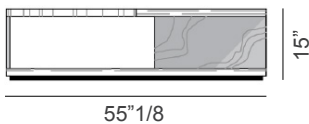

## *Description*

Architecture in miniature, a tribute to the purity of early modernism. The Barcelona coffee table is extremely rigorous in its composition, with vertical elements in marble or wood and top and base in all the woods in the collection. Available in various sizes, both square and rectangular. Also available in the smaller Barceloneta version that can be used as a side table. Made in Italy.

### *Dimensions*

**Barcelona A:** 70"7/8W x 37"3/4D x 15"H

**Barcelona B:** 59"W x 31"1/2D x 15"H

**Barcelona C:** 47"1/4W x 25"1/8D x 15"H

**Barcelona D:** 55"1/8W x 55"1/8D x 15"H

**Barcelona E:** 47"1/4W x 47"1/4D x 15"H

**Barceloneta:** 19"5/8W x 15"3/4D x 17"3/4H

**Barcelona A**

**Barcelona B**

**Barcelona C**

**Barcelona D**

**Barcelona E**

**Barceloneta**