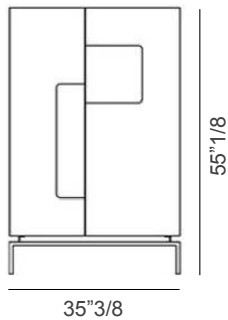

Giorgio

Design: Bosco Fair & Emanuele Genuizzi

Description

Giorgio I and Giorgio II are the cupboards of a family of lacquered containers inspired by Louis XV pieces with Chinese lacquered panels. Identical in their internal fittings, they have different but complimentary front panels. The oversized recessed metal handles are asymmetric as in the oriental tradition and are designed to be shown together. The external finishes are done either in Casa Casati's special exclusive lacquers, or in the various woods from the Casa Casati collection. Inside there is a single drawer (with bottom in leather) and adjustable glass shelves. The inside back is finished in mirror and fitted with LED lighting. The internal finish is also in various glossy lacquer finishes or in wood. The back of the cabinet is finished in Casa Casati Orange lacquer (Casa Casati's signature color). Ideal for use as a bar or container for the dining area. Made in Italy.

Giorgio

Dimensions

Giorgio I / II: 35"3/8W x 21"1/4D x 55"1/8H

Giorgio I XL / II XL: 49"5/8W x 21"1/4D x 63"H

Giorgio I

Giorgio II

Giorgio I XL

Giorgio II XL

Giorgio I / II - internal part

Giorgio I XL / II XL - internal part