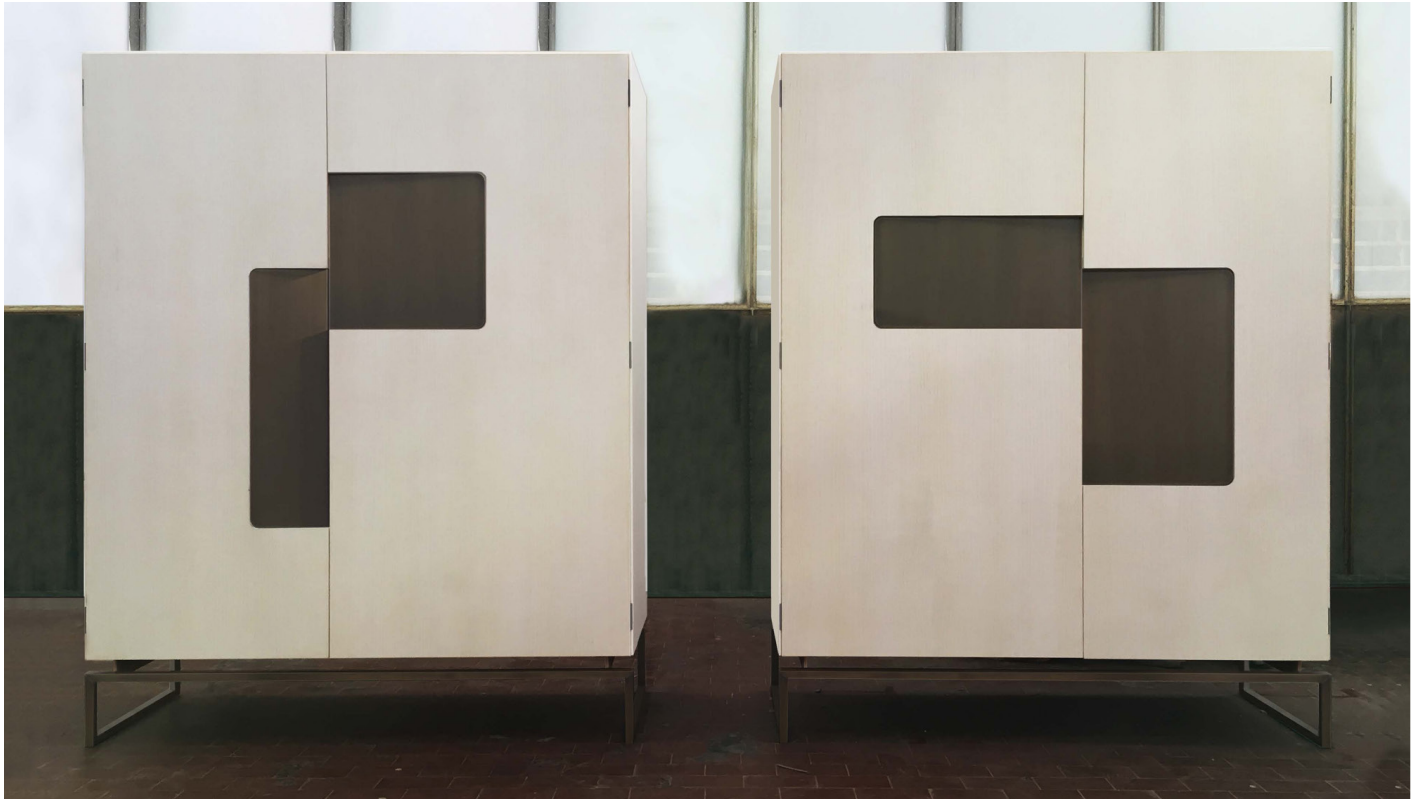

Giorgio

Design: Bosco Fair & Emanuele Genuizzi

Description

Giorgio I and Giorgio II are the cupboards of a family of lacquered containers inspired by Louis XV pieces with Chinese lacquered panels. Identical in their internal fittings, they have different but complimentary front panels. The oversized recessed metal handles are asymmetric as in the oriental tradition and are designed to be shown together. The external finishes are done either in Casa Casati's special exclusive lacquers, or in the various woods from the Casa Casati collection. Inside there is a single drawer (with bottom in leather) and adjustable glass shelves. The inside back is finished in mirror and fitted with LED lighting. The internal finish is also in various glossy lacquer finishes or in wood. The back of the cabinet is finished in Casa Casati Orange lacquer (Casa Casati's signature color). Ideal for use as a bar or container for the dining area. Made in Italy.

Giorgio

Dimensions

Giorgio I / II: 35"3/8W x 21"1/4D x 55"1/8H

Giorgio I XL / II XL: 49"5/8W x 21"1/4D x 63"H

Giorgio I

Giorgio II

Giorgio I XL

Giorgio II XL

Internal equipment:

- Adjustable glass shelves • Internal drawers in leather • Mirrored back panels.
- LED lighting: Giorgio I / II: above and/or below. Giorgio I XL / II XL: above only.

The back part of the cabinet is finished in Casa Casati Orange lacquer (Casa Casati's signature color).