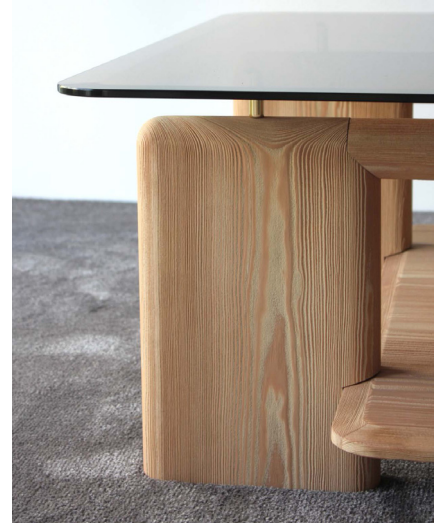

Toro

Design: Emanuele Genuizzi

Description

A coffee table that plays on natural colors and invites contact. Toro is not only to look at, but also to touch. Its lines evoke both Japanese taste and the sobriety of Nordic design. A lower shelf is integrated into the solid ash wood structure and can be fitted with one or two leather trays, which are pulled out using hidden guides. The top is available in transparent, smoked or bronzed tempered glass.

A piece that finds its ideal place in contemporary settings, thanks to the rigor of the lines and the harmony of the proportions. The essential design is combined with precious details such as the chromed metal spacers that support the top, the contrast-dyed edge of the leather tray and the bevelled edge of the glass top. Made in Italy.

Toro

Dimensions

Size A: 70"7/8W x 51"1/8D x 16"1/2H

Size B: 55"1/8W x 55"1/8D x 16"1/2H

Size C: 70"7/8W x 35"3/8D x 16"1/2H

Size A

Size B

Size C