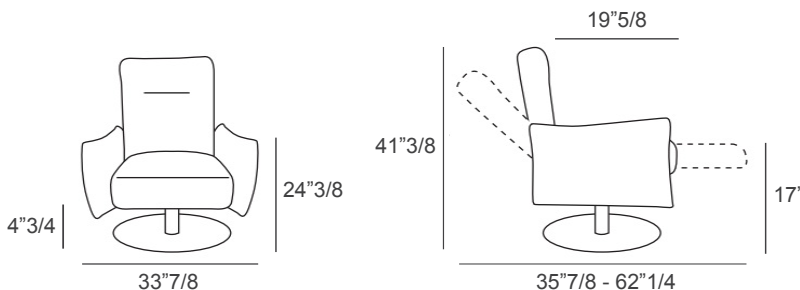

### Dimensions

33"7/8W x 35"7/8D - 62"1/4D x 41"3/8H

**Seat height: 17" - Armrests height: 24"3/8 - Seat depth: 19"5/8**