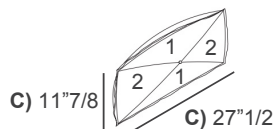

Dolce Vita

Compositions

- A) 152"3/8W x 94"1/2D x 37"3/8H - Cod. 15G+31+37
 B) 181"7/8W x 94"1/2D x 37"3/8H - Cod. 15+01+P01+37

Seat height: 17"3/4
 Armrests height: 27"1/8

Optional decorative cushions

Two-Color:

- A) 23"5/8W x 23"5/8H - Cod. C1
 B) 17"3/4W x 17"3/4H - Cod. C2
 C) 27"1/2W x 11"7/8H - Cod. C3
 D) Ø19"5/8 - Cod. CT

Two-Color

Please note:

The sections marked with the number 1 will be in one color, and the sections marked with the number 2 can be in a different color.

Knife-Edged:

- A) 11"W x 11"H - Cod. C4
 B) 15"3/4W x 15"3/4H - Cod. C5
 C) 19"5/8W x 19"5/8H - Cod. C9
 D) 27"1/2W x 11"7/8H - Cod. 10

Knife-Edged

Box-Edged

Box-Edged:

- 19"5/8W x 19"5/8H - Cod. C50