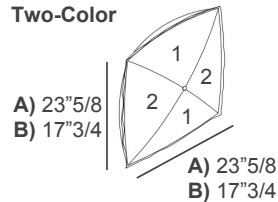

Dolce Vita

Compositions

- A) 152"3/8W x 94"1/2D x 37"3/8H - Cod. 15G+31+37
 B) 181"7/8W x 94"1/2D x 37"3/8H - Cod. 15+01+P01+37

Seat height: 17"3/4
 Armrests height: 27"1/8

Optional decorative cushions

Two-Color:

- A) 23"5/8W x 23"5/8H - Cod. C1
 B) 17"3/4W x 17"3/4H - Cod. C2
 C) 27"1/2W x 11"7/8H - Cod. C3
 D) Ø19"5/8 - Cod. CT

Two-Color

Please note:

The sections marked with the number 1 will be in one color, and the sections marked with the number 2 can be in a different color.

Knife-Edged:

- A) 11"W x 11"H - Cod. C4
 B) 15"3/4W x 15"3/4H - Cod. C5
 C) 19"5/8W x 19"5/8H - Cod. C9
 D) 27"1/2W x 11"7/8H - Cod. 10

Knife-Edged

Box-Edged

Box-Edged:

- 19"5/8W x 19"5/8H - Cod. C50