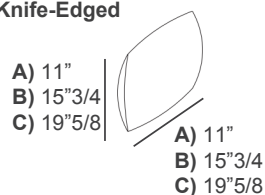

Dolce Vita

Compositions

- A) 152"3/8W x 94"1/2D x 37"3/8H - Cod. 15G+31+37
 B) 181"7/8W x 94"1/2D x 37"3/8H - Cod. 15+01+P01+37

Seat height: 17"3/4
 Armrests height: 27"1/8

Optional decorative cushions

Two-Color:

- A) 23"5/8W x 23"5/8H - Cod. C1
 B) 17"3/4W x 17"3/4H - Cod. C2
 C) 27"1/2W x 11"7/8H - Cod. C3
 D) Ø19"5/8 - Cod. CT

Two-Color

Please note:

The sections marked with the number 1 will be in one color, and the sections marked with the number 2 can be in a different color.

Knife-Edged:

- A) 11"W x 11"H - Cod. C4
 B) 15"3/4W x 15"3/4H - Cod. C5
 C) 19"5/8W x 19"5/8H - Cod. C9
 D) 27"1/2W x 11"7/8H - Cod. 10

Knife-Edged

Box-Edged

Box-Edged:

- 19"5/8W x 19"5/8H - Cod. C50