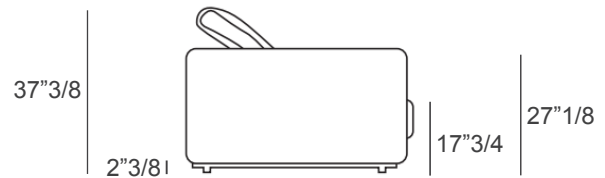

Dolce Vita

Compositions

- A) 152"3/8W x 94"1/2D x 37"3/8H - Cod. 15G+31+37
 B) 181"7/8W x 94"1/2D x 37"3/8H - Cod. 15+01+P01+37

Seat height: 17"3/4
 Armrests height: 27"1/8

Optional decorative cushions

Two-Color:

- A) 23"5/8W x 23"5/8H - Cod. C1
 B) 17"3/4W x 17"3/4H - Cod. C2
 C) 27"1/2W x 11"7/8H - Cod. C3
 D) Ø19"5/8 - Cod. CT

Two-Color

Please note:

The sections marked with the number 1 will be in one color, and the sections marked with the number 2 can be in a different color.