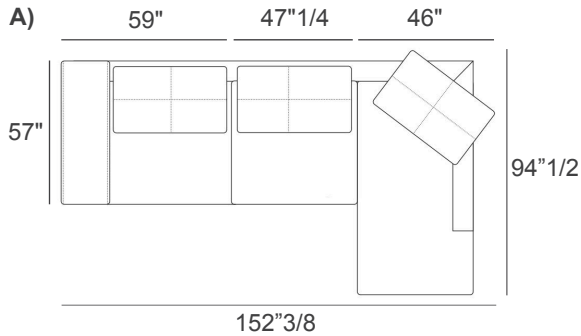

Dolce Vita

Compositions

- A) 152"3/8W x 94"1/2D x 37"3/8H - Cod. 15G+31+37
 B) 181"7/8W x 94"1/2D x 37"3/8H - Cod. 15+01+P01+37

Seat height: 17"3/4
 Armrests height: 27"1/8

Optional decorative cushions

Two-Color:

- A) 23"5/8W x 23"5/8H - Cod. C1
 B) 17"3/4W x 17"3/4H - Cod. C2
 C) 27"1/2W x 11"7/8H - Cod. C3
 D) Ø19"5/8 - Cod. CT

Two-Color

Please note:

The sections marked with the number 1 will be in one color, and the sections marked with the number 2 can be in a different color.

Knife-Edged:

- A) 11"W x 11"H - Cod. C4
 B) 15"3/4W x 15"3/4H - Cod. C5
 C) 19"5/8W x 19"5/8H - Cod. C9
 D) 27"1/2W x 11"7/8H - Cod. 10

Knife-Edged

Box-Edged

Box-Edged:

- 19"5/8W x 19"5/8H - Cod. C50