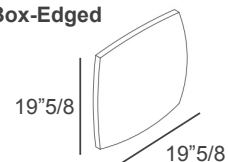

Dolce Vita

Compositions

- A) 152"3/8W x 94"1/2D x 37"3/8H - Cod. 15G+31+37
 B) 181"7/8W x 94"1/2D x 37"3/8H - Cod. 15+01+P01+37

Seat height: 17"3/4
 Armrests height: 27"1/8

Optional decorative cushions

Two-Color:

- A) 23"5/8W x 23"5/8H - Cod. C1
 B) 17"3/4W x 17"3/4H - Cod. C2
 C) 27"1/2W x 11"7/8H - Cod. C3
 D) Ø19"5/8 - Cod. CT

Two-Color

Please note:

The sections marked with the number 1 will be in one color, and the sections marked with the number 2 can be in a different color.

Knife-Edged:

- A) 11"W x 11"H - Cod. C4
 B) 15"3/4W x 15"3/4H - Cod. C5
 C) 19"5/8W x 19"5/8H - Cod. C9
 D) 27"1/2W x 11"7/8H - Cod. 10

Knife-Edged

Box-Edged

Box-Edged:

- 19"5/8W x 19"5/8H - Cod. C50