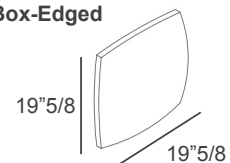

Box-Edged

Box-Edged:

19"5/8W x 19"5/8H - **Cod. C50**