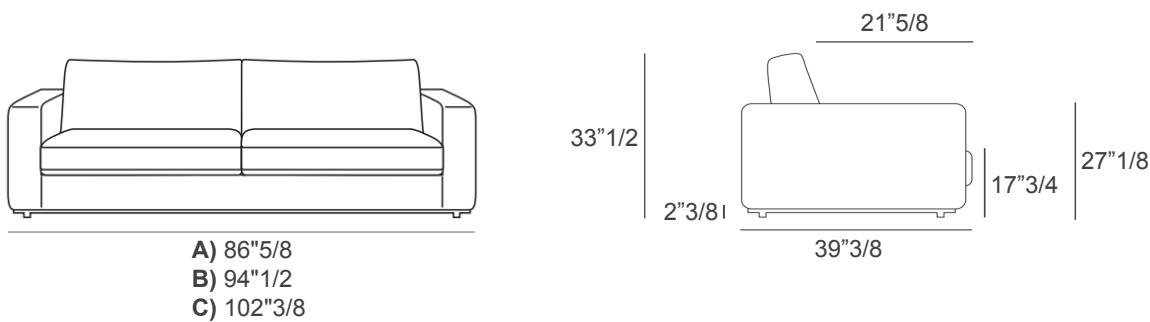

### Dimensions

- A) 86"5/8W x 39"3/8D x 33"1/2H - **Small: Two-Seater**
- B) 94"1/2W x 39"3/8D x 33"1/2H - **Small: Three-Seater**
- C) 102"3/8W x 39"3/8D x 33"1/2H - **Small: Maxi**

Armrests width: 11"7/8

Seat height: 17"3/4  
 Armrests height: 27"1/8  
 Seat depth: 21"5/8

#### Two-Color:

- A) 23"5/8W x 23"5/8H - **Cod. C1**
- B) 17"3/4W x 17"3/4H - **Cod. C2**
- C) 27"1/2W x 11"7/8H - **Cod. C3**
- D) Ø19"5/8 - **Cod. C7**