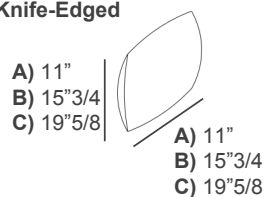

Knife-Edged