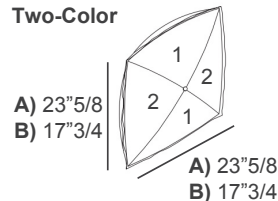

Two-Color

Please note:

The sections marked with the number 1 will be in one color, and the sections marked with the number 2 will be in a different color.

Knife-Edged:

- A) 11"W x 11"H - **Cod. C4**
- B) 15"3/4W x 15"3/4H - **Cod. C5**
- C) 19"5/8W x 19"5/8H - **Cod. C9**
- D) 27"1/2W x 11"7/8H - **Cod. 10**