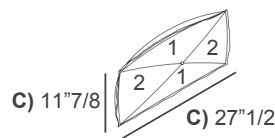

Two-Color

Please note:

The sections marked with the number 1 will be in one color, and the sections marked with the number 2 will be in a different color.

Knife-Edged:

- A) 11"W x 11"H - **Cod. C4**
- B) 15"3/4W x 15"3/4H - **Cod. C5**
- C) 19"5/8W x 19"5/8H - **Cod. C9**
- D) 27"1/2W x 11"7/8H - **Cod. 10**