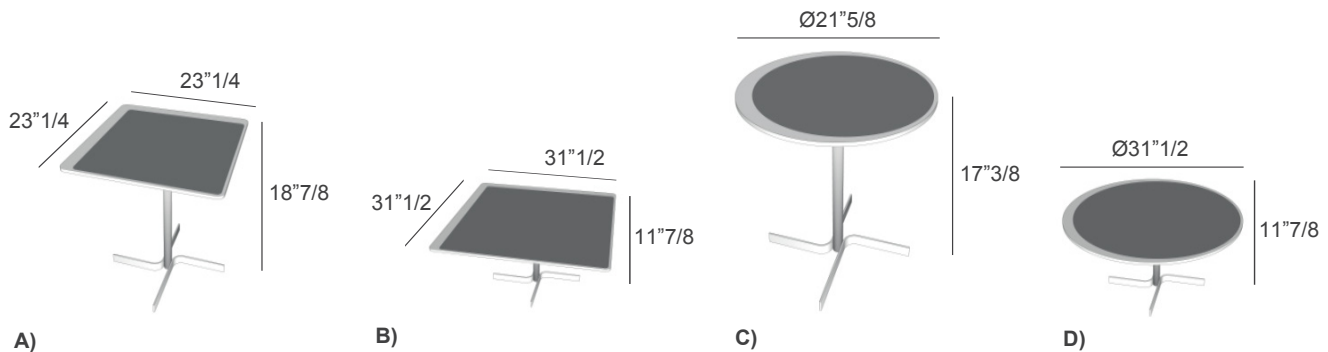

Dimensions

A) Square: 23"1/4W x 23"1/4D x 18"7/8H

B) Square: 31"1/2W x 31"1/2D x 11"7/8H

C) Round: Ø21"5/8 x 17"3/8H

D) Round: Ø31"1/2 x 11"7/8H

Finishes & Materials

Top: Ceramic.

Top Edge Upholstery: Leather.