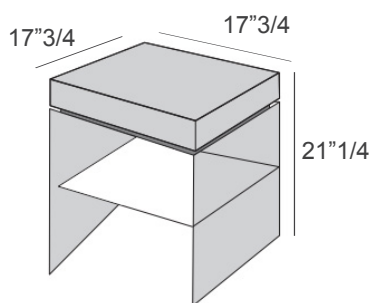

Light

Design: Marco Fumagalli

Description

Some objects are designed to complement but end up becoming protagonists.

Light is a nightstand defined by clean geometric lines, available in two distinct versions.

Dimensions

17"3/4W x 17"3/4D x 21"1/4H

Glass base version - Cod. KV1

Metal base version - Cod. KF

Finishes & Materials

Drawer: Wood or upholstered in Leather, with soft-closing mechanism.

Base: Glass or Metal.