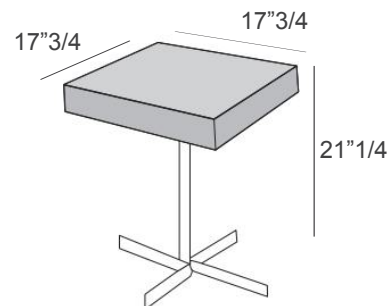

Dimensions

17"3/4W x 17"3/4D x 21"1/4H

Glass base version - Cod. KV1

Metal base version - Cod. KF

Finishes & Materials

Drawer: Wood or upholstered in Leather, with soft-closing mechanism.

Base: Glass or Metal.