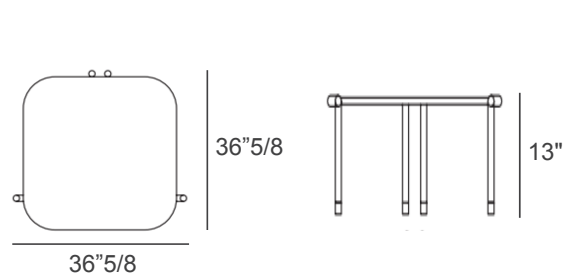

Mac

Design: Maurizio Manzoni

Description

Let the context define its meaning through simple, definitive lines. Available in two sizes and shapes, this versatile and light coffee table brings a touch of refinement to any space. The Matt Lacquered top, offered in a wide range of colors, is securely fixed to a sleek frame, while the thin legs are accented with metal edges. Designed with both functionality and style in mind, Mac fulfills modern needs for space efficiency and aesthetic appeal. Created with sustainable materials, this high-end coffee table embodies the vision of creating timeless environments for the future. Made in Italy.

Dimensions

Square: 36"5/8W x 36"5/8D x 13"H
Oval: 31"1/2W x 63"D x 11"H

Square

Oval

Finishes & Materials

Top: Matt Lacquered MDF in RAL colors.
Frame: Matt Lacquered Metal in RAL colors.
Feet & Frame Edges: Metal.