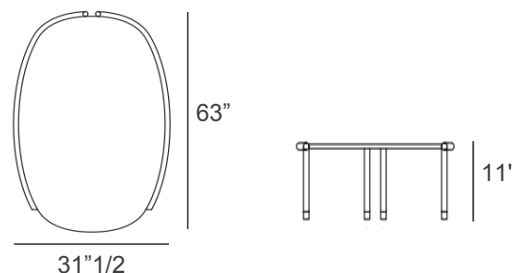

Mac

Design: Maurizio Manzoni

Description

Let the context define its meaning through simple, definitive lines. Available in two sizes and shapes, this versatile and light coffee table brings a touch of refinement to any space. The Matt Lacquered top, offered in a wide range of colors, is securely fixed to a sleek frame, while the thin legs are accented with metal edges. Designed with both functionality and style in mind, Mac fulfills modern needs for space efficiency and aesthetic appeal. Created with sustainable materials, this high-end coffee table embodies the vision of creating timeless environments for the future. Made in Italy.

Dimensions

Square: 36"5/8W x 36"5/8D x 13"H
Oval: 31"1/2W x 63"D x 11"H

Square

Oval

Finishes & Materials

Top: Matt Lacquered MDF in RAL colors.
Frame: Matt Lacquered Metal in RAL colors.
Feet & Frame Edges: Metal.