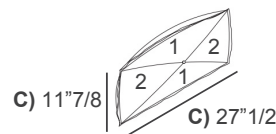

Upholstery: Fabric or Leather.

Decorative Support Bands: Metal.

Option

Compositions

- A) 111"W x 63"3/4D x 28"3/4H - 07+18
- B) 126"W x 63"3/4D x 28"3/4H - 19+18
- C) 150"W x 112"1/8D x 28"3/4H - 17+02+40+01+06
- D) 112"1/8W x 39"D x 28"3/4H - 05+01+06
- E) 163"W x 63"3/4D x 28"3/4H - 17+03+18

Seat height: 16"1/8
Armrests height: 20"
Seat depth: 25"1/8

Optional decorative cushions

Two-Color:

- A) 23"5/8W x 23"5/8H - **Cod. C1**
- B) 17"3/4W x 17"3/4H - **Cod. C2**
- C) 27"1/2W x 11"7/8H - **Cod. C3**
- D) Ø19"5/8 - **Cod. CT**

Two-Color

Please note:

The sections marked with the number 1 will be in one color, and the sections marked with the number 2 will be in a different color.

Knife-Edged:

- A) 11"W x 11"H - **Cod. C4**
- B) 15"3/4W x 15"3/4H - **Cod. C5**
- C) 19"5/8W x 19"5/8H - **Cod. C9**
- D) 27"1/2W x 11"7/8H - **Cod. 10**