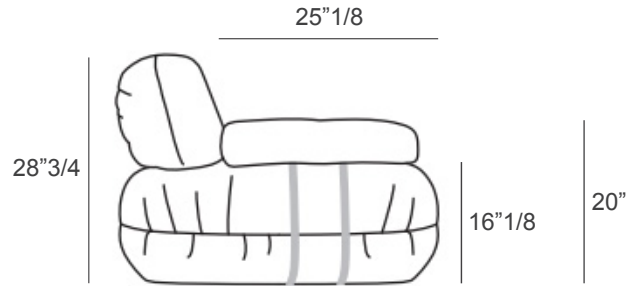

Upholstery: Fabric or Leather.

Decorative Support Bands: Metal.

Option

Compositions

- A) 111"W x 63"3/4D x 28"3/4H - 07+18
- B) 126"W x 63"3/4D x 28"3/4H - 19+18
- C) 150"W x 112"1/8D x 28"3/4H - 17+02+40+01+06
- D) 112"1/8W x 39"D x 28"3/4H - 05+01+06
- E) 163"W x 63"3/4D x 28"3/4H - 17+03+18

Seat height: 16"1/8
Armrests height: 20"
Seat depth: 25"1/8

Optional decorative cushions

Two-Color:

- A) 23"5/8W x 23"5/8H - **Cod. C1**
- B) 17"3/4W x 17"3/4H - **Cod. C2**
- C) 27"1/2W x 11"7/8H - **Cod. C3**
- D) Ø19"5/8 - **Cod. CT**

Two-Color

Please note:

The sections marked with the number 1 will be in one color, and the sections marked with the number 2 will be in a different color.

Knife-Edged:

- A) 11"W x 11"H - **Cod. C4**
- B) 15"3/4W x 15"3/4H - **Cod. C5**
- C) 19"5/8W x 19"5/8H - **Cod. C9**
- D) 27"1/2W x 11"7/8H - **Cod. 10**

Knife-Edged

Box-Edged

Box-Edged:

19"5/8W x 19"5/8H - **Cod. C50**