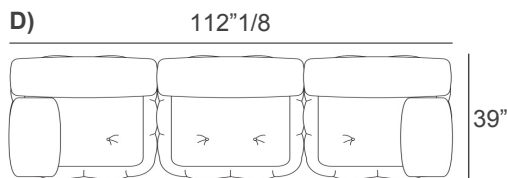

Upholstery: Fabric or Leather.

Decorative Support Bands: Metal.

Option

Compositions

- A) 111"W x 63"3/4D x 28"3/4H - 07+18
- B) 126"W x 63"3/4D x 28"3/4H - 19+18
- C) 150"W x 112"1/8D x 28"3/4H - 17+02+40+01+06
- D) 112"1/8W x 39"D x 28"3/4H - 05+01+06
- E) 163"W x 63"3/4D x 28"3/4H - 17+03+18

Seat height: 16"1/8
Armrests height: 20"
Seat depth: 25"1/8

Optional decorative cushions

Two-Color:

- A) 23"5/8W x 23"5/8H - **Cod. C1**
- B) 17"3/4W x 17"3/4H - **Cod. C2**
- C) 27"1/2W x 11"7/8H - **Cod. C3**
- D) Ø19"5/8 - **Cod. CT**

Two-Color

Please note:

The sections marked with the number 1 will be in one color, and the sections marked with the number 2 will be in a different color.

Knife-Edged:

- A) 11"W x 11"H - **Cod. C4**
- B) 15"3/4W x 15"3/4H - **Cod. C5**
- C) 19"5/8W x 19"5/8H - **Cod. C9**
- D) 27"1/2W x 11"7/8H - **Cod. 10**