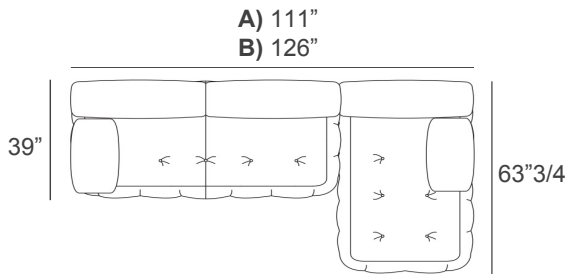

Upholstery: Fabric or Leather.

Decorative Support Bands: Metal.

Option

Compositions

- A) 111"W x 63"3/4D x 28"3/4H - 07+18
- B) 126"W x 63"3/4D x 28"3/4H - 19+18
- C) 150"W x 112"1/8D x 28"3/4H - 17+02+40+01+06
- D) 112"1/8W x 39"D x 28"3/4H - 05+01+06
- E) 163"W x 63"3/4D x 28"3/4H - 17+03+18

Seat height: 16"1/8
Armrests height: 20"
Seat depth: 25"1/8

Optional decorative cushions

Two-Color:

- A) 23"5/8W x 23"5/8H - **Cod. C1**
- B) 17"3/4W x 17"3/4H - **Cod. C2**
- C) 27"1/2W x 11"7/8H - **Cod. C3**
- D) Ø19"5/8 - **Cod. CT**

Two-Color

Please note:

The sections marked with the number 1 will be in one color, and the sections marked with the number 2 will be in a different color.

Knife-Edged:

- A) 11"W x 11"H - **Cod. C4**
- B) 15"3/4W x 15"3/4H - **Cod. C5**
- C) 19"5/8W x 19"5/8H - **Cod. C9**
- D) 27"1/2W x 11"7/8H - **Cod. 10**

Knife-Edged

Box-Edged

Box-Edged:

19"5/8W x 19"5/8H - **Cod. C50**