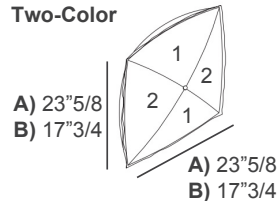

Upholstery: Fabric or Leather.

Decorative Support Bands: Metal.

Option

Compositions

- A) 111"W x 63"3/4D x 28"3/4H - 07+18
- B) 126"W x 63"3/4D x 28"3/4H - 19+18
- C) 150"W x 112"1/8D x 28"3/4H - 17+02+40+01+06
- D) 112"1/8W x 39"D x 28"3/4H - 05+01+06
- E) 163"W x 63"3/4D x 28"3/4H - 17+03+18

Seat height: 16"1/8
Armrests height: 20"
Seat depth: 25"1/8

Optional decorative cushions

Two-Color:

- A) 23"5/8W x 23"5/8H - **Cod. C1**
- B) 17"3/4W x 17"3/4H - **Cod. C2**
- C) 27"1/2W x 11"7/8H - **Cod. C3**
- D) Ø19"5/8 - **Cod. CT**

Two-Color

Please note:

The sections marked with the number 1 will be in one color, and the sections marked with the number 2 will be in a different color.

Knife-Edged:

- A) 11"W x 11"H - **Cod. C4**
- B) 15"3/4W x 15"3/4H - **Cod. C5**
- C) 19"5/8W x 19"5/8H - **Cod. C9**
- D) 27"1/2W x 11"7/8H - **Cod. 10**