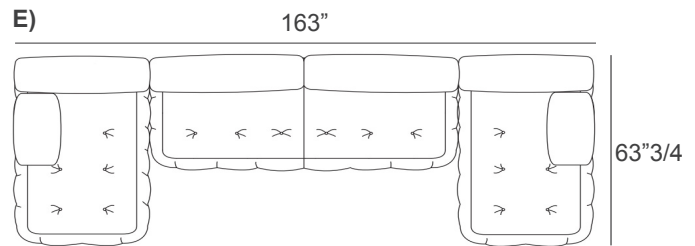

Upholstery: Fabric or Leather.

Decorative Support Bands: Metal.

Option

Compositions

- A) 111"W x 63"3/4D x 28"3/4H - 07+18
- B) 126"W x 63"3/4D x 28"3/4H - 19+18
- C) 150"W x 112"1/8D x 28"3/4H - 17+02+40+01+06
- D) 112"1/8W x 39"D x 28"3/4H - 05+01+06
- E) 163"W x 63"3/4D x 28"3/4H - 17+03+18

Seat height: 16"1/8
Armrests height: 20"
Seat depth: 25"1/8

Optional decorative cushions

Two-Color:

- A) 23"5/8W x 23"5/8H - **Cod. C1**
- B) 17"3/4W x 17"3/4H - **Cod. C2**
- C) 27"1/2W x 11"7/8H - **Cod. C3**
- D) Ø19"5/8 - **Cod. CT**

Two-Color

Please note:

The sections marked with the number 1 will be in one color, and the sections marked with the number 2 will be in a different color.

Knife-Edged:

- A) 11"W x 11"H - **Cod. C4**
- B) 15"3/4W x 15"3/4H - **Cod. C5**
- C) 19"5/8W x 19"5/8H - **Cod. C9**
- D) 27"1/2W x 11"7/8H - **Cod. 10**