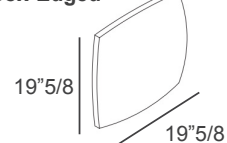

Seat height: 16"1/8
Armrests height: 20"
Seat depth: 25"1/8

Optional decorative cushions

Two-Color:

- A) 23"5/8W x 23"5/8H - **Cod. C1**
- B) 17"3/4W x 17"3/4H - **Cod. C2**
- C) 27"1/2W x 11"7/8H - **Cod. C3**
- D) Ø19"5/8 - **Cod. CT**

Two-Color

Please note:

The sections marked with the number 1 will be in one color, and the sections marked with the number 2 will be in a different color.

Knife-Edged:

- A) 11"W x 11"H - **Cod. C4**
- B) 15"3/4W x 15"3/4H - **Cod. C5**
- C) 19"5/8W x 19"5/8H - **Cod. C9**
- D) 27"1/2W x 11"7/8H - **Cod. 10**

Knife-Edged

Box-Edged

Box-Edged:

19"5/8W x 19"5/8H - **Cod. C50**