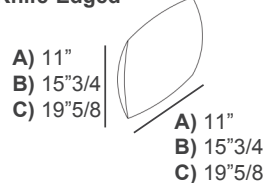

Seat height: 16"1/8
Armrests height: 20"
Seat depth: 25"1/8

Optional decorative cushions

Two-Color:

- A) 23"5/8W x 23"5/8H - **Cod. C1**
- B) 17"3/4W x 17"3/4H - **Cod. C2**
- C) 27"1/2W x 11"7/8H - **Cod. C3**
- D) Ø19"5/8 - **Cod. CT**

Two-Color

Please note:

The sections marked with the number 1 will be in one color, and the sections marked with the number 2 will be in a different color.

Knife-Edged:

- A) 11"W x 11"H - **Cod. C4**
- B) 15"3/4W x 15"3/4H - **Cod. C5**
- C) 19"5/8W x 19"5/8H - **Cod. C9**
- D) 27"1/2W x 11"7/8H - **Cod. 10**

Knife-Edged

Box-Edged

Box-Edged:

19"5/8W x 19"5/8H - **Cod. C50**