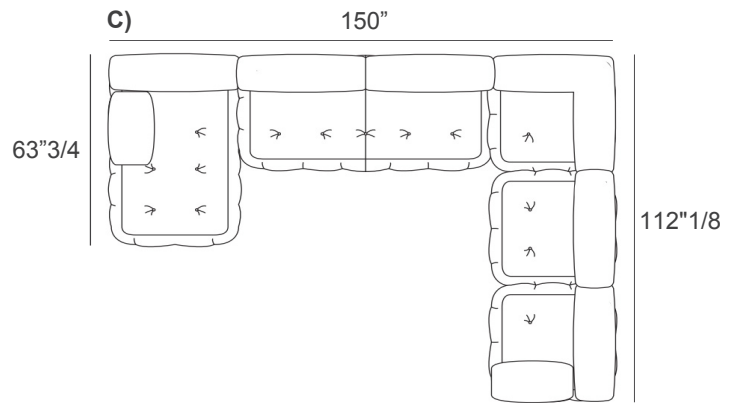

Upholstery: Fabric or Leather.

Decorative Support Bands: Metal.

Option

Compositions

- A) 111"W x 63"3/4D x 28"3/4H - 07+18
- B) 126"W x 63"3/4D x 28"3/4H - 19+18
- C) 150"W x 112"1/8D x 28"3/4H - 17+02+40+01+06
- D) 112"1/8W x 39"D x 28"3/4H - 05+01+06
- E) 163"W x 63"3/4D x 28"3/4H - 17+03+18

Seat height: 16"1/8
Armrests height: 20"
Seat depth: 25"1/8

Optional decorative cushions

Two-Color:

- A) 23"5/8W x 23"5/8H - **Cod. C1**
- B) 17"3/4W x 17"3/4H - **Cod. C2**
- C) 27"1/2W x 11"7/8H - **Cod. C3**
- D) Ø19"5/8 - **Cod. CT**

Two-Color

Please note:

The sections marked with the number 1 will be in one color, and the sections marked with the number 2 will be in a different color.

Knife-Edged:

- A) 11"W x 11"H - **Cod. C4**
- B) 15"3/4W x 15"3/4H - **Cod. C5**
- C) 19"5/8W x 19"5/8H - **Cod. C9**
- D) 27"1/2W x 11"7/8H - **Cod. 10**

Knife-Edged

Box-Edged

Box-Edged:

19"5/8W x 19"5/8H - **Cod. C50**