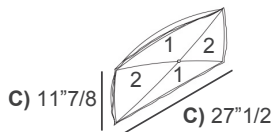

Base Decorative Bands: Leather.

Oscar

Dimensions

- A) Two-Seater: 67"W x 42"1/2D x 24"3/8H - 35"H
 B) Three-Seater: 80"3/8W x 42"1/2D x 24"3/8H - 35"H
 C) Maxi: 93"1/4W x 42"1/2D x 24"3/8H - 35"H

Seat height: 16"1/2

Armrests height: 22"3/8

Seat depth: 20"7/8 - 26"3/4

Optional decorative cushions

Two-Color:

- A) 23"5/8W x 23"5/8H - **Cod. C1**
 B) 17"3/4W x 17"3/4H - **Cod. C2**
 C) 27"1/2W x 11"7/8H - **Cod. C3**
 D) Ø19"5/8 - **Cod. CT**

Two-Color

Please note:

The sections marked with the number 1 will be in one color, and the sections marked with the number 2 will be in a different color.

Knife-Edged:

- A) 11"W x 11"H - **Cod. C4**
 B) 15"3/4W x 15"3/4H - **Cod. C5**
 C) 19"5/8W x 19"5/8H - **Cod. C9**
 D) 27"1/2W x 11"7/8H - **Cod. 10**

Knife-Edged

Box-Edged

Box-Edged:

- 19"5/8W x 19"5/8H - **Cod. C50**