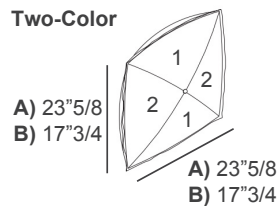

Base Decorative Bands: Leather.

Oscar

Dimensions

- A) Two-Seater: 67"W x 42"1/2D x 24"3/8H - 35"H
 B) Three-Seater: 80"3/8W x 42"1/2D x 24"3/8H - 35"H
 C) Maxi: 93"1/4W x 42"1/2D x 24"3/8H - 35"H

Seat height: 16"1/2

Armrests height: 22"3/8

Seat depth: 20"7/8 - 26"3/4

Optional decorative cushions

Two-Color:

- A) 23"5/8W x 23"5/8H - **Cod. C1**
 B) 17"3/4W x 17"3/4H - **Cod. C2**
 C) 27"1/2W x 11"7/8H - **Cod. C3**
 D) Ø19"5/8 - **Cod. CT**

Two-Color

Please note:

The sections marked with the number 1 will be in one color, and the sections marked with the number 2 will be in a different color.

Knife-Edged:

- A) 11"W x 11"H - **Cod. C4**
 B) 15"3/4W x 15"3/4H - **Cod. C5**
 C) 19"5/8W x 19"5/8H - **Cod. C9**
 D) 27"1/2W x 11"7/8H - **Cod. 10**