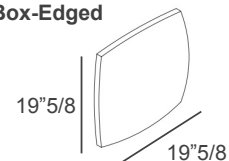

Base Decorative Bands: Leather.

Oscar

Dimensions

- A) Two-Seater: 67"W x 42"1/2D x 24"3/8H - 35"H
 B) Three-Seater: 80"3/8W x 42"1/2D x 24"3/8H - 35"H
 C) Maxi: 93"1/4W x 42"1/2D x 24"3/8H - 35"H

Seat height: 16"1/2

Armrests height: 22"3/8

Seat depth: 20"7/8 - 26"3/4

Optional decorative cushions

Two-Color:

- A) 23"5/8W x 23"5/8H - **Cod. C1**
 B) 17"3/4W x 17"3/4H - **Cod. C2**
 C) 27"1/2W x 11"7/8H - **Cod. C3**
 D) Ø19"5/8 - **Cod. CT**

Two-Color

Please note:

The sections marked with the number 1 will be in one color, and the sections marked with the number 2 will be in a different color.

Knife-Edged:

- A) 11"W x 11"H - **Cod. C4**
 B) 15"3/4W x 15"3/4H - **Cod. C5**
 C) 19"5/8W x 19"5/8H - **Cod. C9**
 D) 27"1/2W x 11"7/8H - **Cod. 10**

Knife-Edged

Box-Edged

Box-Edged:

- 19"5/8W x 19"5/8H - **Cod. C50**