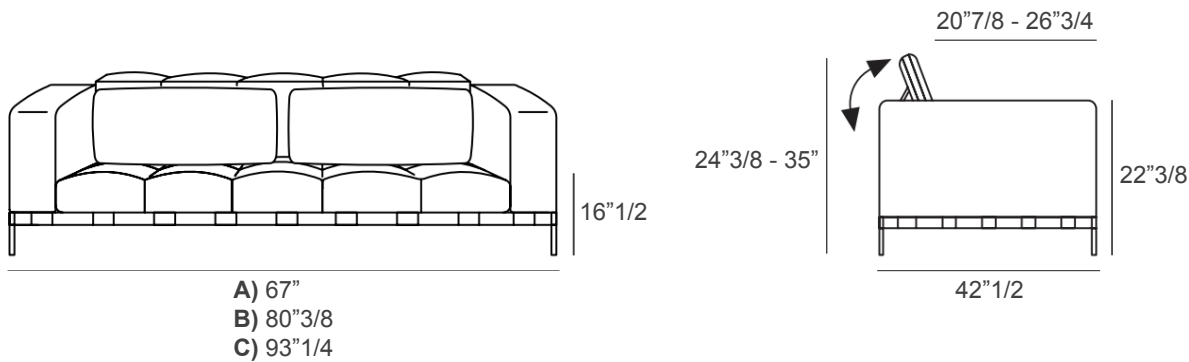

Base Decorative Bands: Leather.

Oscar

Dimensions

- A) Two-Seater: 67"W x 42"1/2D x 24"3/8H - 35"H
 B) Three-Seater: 80"3/8W x 42"1/2D x 24"3/8H - 35"H
 C) Maxi: 93"1/4W x 42"1/2D x 24"3/8H - 35"H

Seat height: 16"1/2

Armrests height: 22"3/8

Seat depth: 20"7/8 - 26"3/4

Optional decorative cushions

Two-Color:

- A) 23"5/8W x 23"5/8H - **Cod. C1**
 B) 17"3/4W x 17"3/4H - **Cod. C2**
 C) 27"1/2W x 11"7/8H - **Cod. C3**
 D) Ø19"5/8 - **Cod. CT**

Two-Color

Please note:

The sections marked with the number 1 will be in one color, and the sections marked with the number 2 will be in a different color.

Knife-Edged:

- A) 11"W x 11"H - **Cod. C4**
 B) 15"3/4W x 15"3/4H - **Cod. C5**
 C) 19"5/8W x 19"5/8H - **Cod. C9**
 D) 27"1/2W x 11"7/8H - **Cod. 10**

Knife-Edged

Box-Edged

Box-Edged:

- 19"5/8W x 19"5/8H - **Cod. C50**