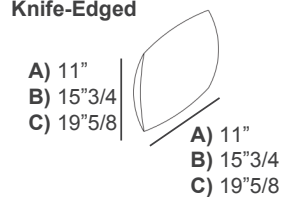

Base Decorative Bands: Leather.

Oscar

Dimensions

- A) Two-Seater: 67"W x 42"1/2D x 24"3/8H - 35"H
 B) Three-Seater: 80"3/8W x 42"1/2D x 24"3/8H - 35"H
 C) Maxi: 93"1/4W x 42"1/2D x 24"3/8H - 35"H

Seat height: 16"1/2

Armrests height: 22"3/8

Seat depth: 20"7/8 - 26"3/4

Optional decorative cushions

Two-Color:

- A) 23"5/8W x 23"5/8H - **Cod. C1**
 B) 17"3/4W x 17"3/4H - **Cod. C2**
 C) 27"1/2W x 11"7/8H - **Cod. C3**
 D) Ø19"5/8 - **Cod. CT**

Two-Color

Please note:

The sections marked with the number 1 will be in one color, and the sections marked with the number 2 will be in a different color.

Knife-Edged:

- A) 11"W x 11"H - **Cod. C4**
 B) 15"3/4W x 15"3/4H - **Cod. C5**
 C) 19"5/8W x 19"5/8H - **Cod. C9**
 D) 27"1/2W x 11"7/8H - **Cod. 10**

Knife-Edged

Box-Edged

Box-Edged:

- 19"5/8W x 19"5/8H - **Cod. C50**