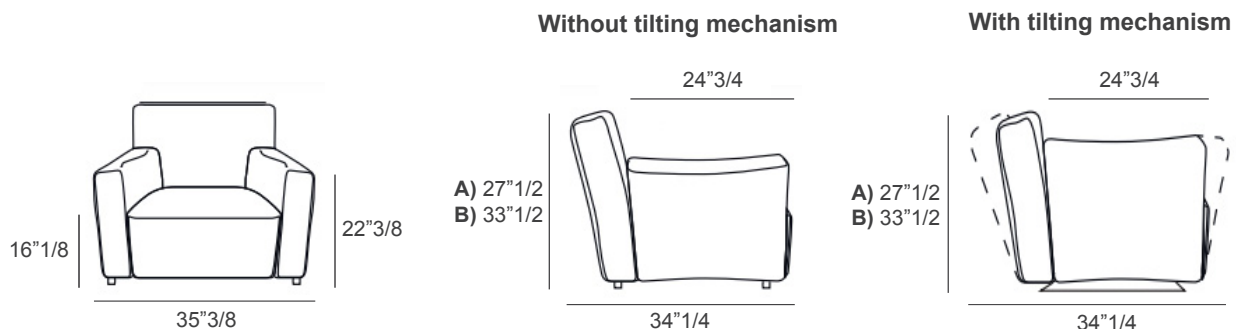

Season

Description

The Season lounge chair is a harmonious blend of balance, refined design, and sensory stability. Its modern elegance and well-defined shapes make it the centerpiece of any living room. Its geometry fosters creativity, enabling unique arrangements that bring your imagination to life. A flat-fell, pinched seam adds a touch of timeless style, elevating its design with a subtle yet striking detail that complements any setting. This high-end lounge chair comes with or without tilting mechanism in the backrest for enhanced comfort. Made in Italy.

Dimensions

A) 35"3/8W x 34"1/4D x 27"1/2H - Cod. 1PI / 10A

B) 35"3/8W x 34"1/4D x 33"1/2H - Cod. 1FA / 1GO

Seat height: 16"1/8 - Armrests height: 22"3/8 - Seat depth: 24"3/4

Finishes & Materials

Frame: Metal supported by intertwined elastic belts.

Padding: Expanded polyurethane foam with acrylic fiber cover.

Upholstery: Fabric or Leather.

Swivel Base: Metal with a 360° rotating mechanism.