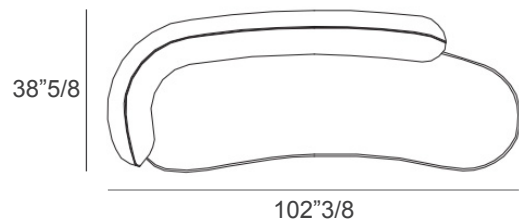

## Seed

### Dimensions

102"3/8W x 38"5/8D x 26"3/8H

Seat height: 15"3/4

Left - When facing chaise lounge

Right - When facing chaise lounge

#### Two-Color:

- A) 23"5/8W x 23"5/8H - **Cod. C1**
- B) 17"3/4W x 17"3/4H - **Cod. C2**
- C) 27"1/2W x 11"7/8H - **Cod. C3**
- D) Ø19"5/8 - **Cod. CT**