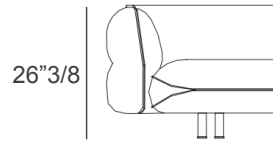

### Dimensions

102"3/8W x 38"5/8D x 26"3/8H

Seat height: 15"3/4

Left - When facing chaise lounge

Right - When facing chaise lounge