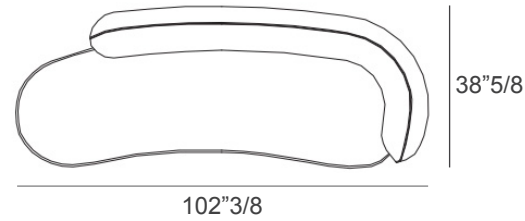

### Dimensions

102"3/8W x 38"5/8D x 26"3/8H

Seat height: 15"3/4

Left - When facing chaise lounge

Right - When facing chaise lounge

#### Two-Color:

- A) 23"5/8W x 23"5/8H - **Cod. C1**
- B) 17"3/4W x 17"3/4H - **Cod. C2**
- C) 27"1/2W x 11"7/8H - **Cod. C3**
- D) Ø19"5/8 - **Cod. CT**