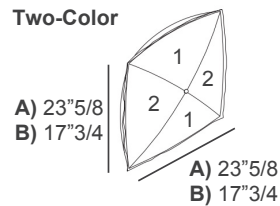

Two-Color

Please note:

The sections marked with the number 1 will be in one color, and the sections marked with the number 2 will be in a different color.

Knife-Edged:

- A) 11"W x 11"H - **Cod. C4**
- B) 15"3/4W x 15"3/4H - **Cod. C5**
- C) 19"5/8W x 19"5/8H - **Cod. C9**
- D) 27"1/2W x 11"7/8H - **Cod. 10**