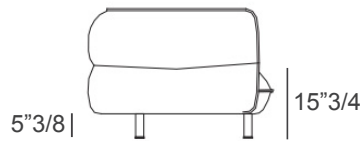

### Dimensions

102"3/8W x 38"5/8D x 26"3/8H

Seat height: 15"3/4

Left - When facing chaise lounge

Right - When facing chaise lounge

#### Two-Color:

- A) 23"5/8W x 23"5/8H - **Cod. C1**
- B) 17"3/4W x 17"3/4H - **Cod. C2**
- C) 27"1/2W x 11"7/8H - **Cod. C3**
- D) Ø19"5/8 - **Cod. CT**