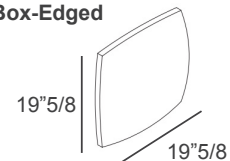

Box-Edged

Box-Edged:

- 19"5/8W x 19"5/8H - **Cod. C50**