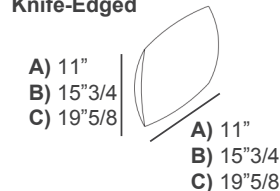

Knife-Edged