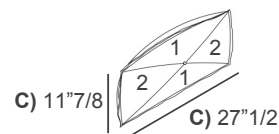

Two-Color

Please note:

The sections marked with the number 1 will be in one color, and the sections marked with the number 2 will be in a different color.

Knife-Edged:

- A) 11"W x 11"H - **Cod. C4**
- B) 15"3/4W x 15"3/4H - **Cod. C5**
- C) 19"5/8W x 19"5/8H - **Cod. C9**
- D) 27"1/2W x 11"7/8H - **Cod. 10**