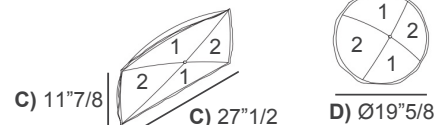

Seat height: 15"3/4

Optional decorative cushions

Two-Color:

- A) 23"5/8W x 23"5/8H - Cod. C1
- B) 17"3/4W x 17"3/4H - Cod. C2
- C) 27"1/2W x 11"7/8H - Cod. C3
- D) Ø19"5/8 - Cod. CT

Two-Color

Please note:

The sections marked with the number 1 will be in one color, and the sections marked with the number 2 will be in a different color.

Knife-Edged:

- A) 11"W x 11"H - Cod. C4
- B) 15"3/4W x 15"3/4H - Cod. C5
- C) 19"5/8W x 19"5/8H - Cod. C9
- D) 27"1/2W x 11"7/8H - Cod. 10

Knife-Edged

Box-Edged

Box-Edged:

- 19"5/8W x 19"5/8H - Cod. C50