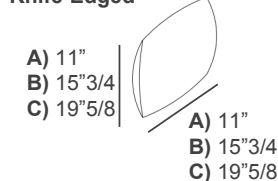

Seat height: 15"3/4

Optional decorative cushions

Two-Color:

- A) 23"5/8W x 23"5/8H - Cod. C1
- B) 17"3/4W x 17"3/4H - Cod. C2
- C) 27"1/2W x 11"7/8H - Cod. C3
- D) Ø19"5/8 - Cod. CT

Two-Color

Please note:

The sections marked with the number 1 will be in one color, and the sections marked with the number 2 will be in a different color.

Knife-Edged:

- A) 11"W x 11"H - Cod. C4
- B) 15"3/4W x 15"3/4H - Cod. C5
- C) 19"5/8W x 19"5/8H - Cod. C9
- D) 27"1/2W x 11"7/8H - Cod. 10

Knife-Edged

Box-Edged

Box-Edged:

- 19"5/8W x 19"5/8H - Cod. C50