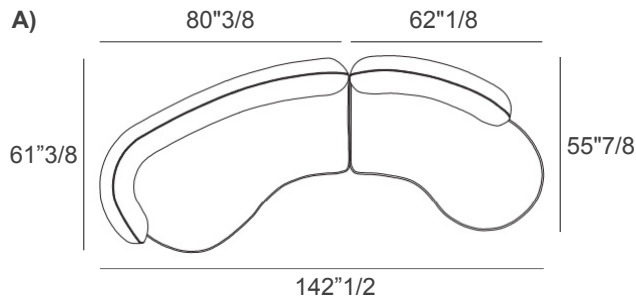

Upholstery: Fabric or Leather.

Legs: Metal painted in RAL colors.

Seed

Compositions

- A) 142"1/2W x 61"3/8D x 26"3/8H - Cod. 19+76
- B) 149"5/8W x 118"1/2D x 26"3/8H - Cod. 29+04+76
- C) 160"5/8W x 61"3/8D x 26"3/8H - Cod. 19+20

Seat height: 15"3/4

Optional decorative cushions

Two-Color:

- A) 23"5/8W x 23"5/8H - Cod. C1
- B) 17"3/4W x 17"3/4H - Cod. C2
- C) 27"1/2W x 11"7/8H - Cod. C3
- D) Ø19"5/8 - Cod. CT

Two-Color

Please note:

The sections marked with the number 1 will be in one color, and the sections marked with the number 2 will be in a different color.

Knife-Edged:

- A) 11"W x 11"H - Cod. C4
- B) 15"3/4W x 15"3/4H - Cod. C5
- C) 19"5/8W x 19"5/8H - Cod. C9
- D) 27"1/2W x 11"7/8H - Cod. 10

Knife-Edged

Box-Edged

Box-Edged:

- 19"5/8W x 19"5/8H - Cod. C50