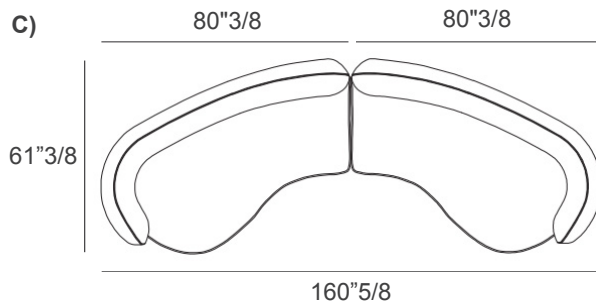

Upholstery: Fabric or Leather.

Legs: Metal painted in RAL colors.

Seed

Compositions

- A) 142"1/2W x 61"3/8D x 26"3/8H - Cod. 19+76
- B) 149"5/8W x 118"1/2D x 26"3/8H - Cod. 29+04+76
- C) 160"5/8W x 61"3/8D x 26"3/8H - Cod. 19+20

Seat height: 15"3/4

Optional decorative cushions

Two-Color:

- A) 23"5/8W x 23"5/8H - Cod. C1
- B) 17"3/4W x 17"3/4H - Cod. C2
- C) 27"1/2W x 11"7/8H - Cod. C3
- D) Ø19"5/8 - Cod. CT

Two-Color

Please note:

The sections marked with the number 1 will be in one color, and the sections marked with the number 2 will be in a different color.

Knife-Edged:

- A) 11"W x 11"H - Cod. C4
- B) 15"3/4W x 15"3/4H - Cod. C5
- C) 19"5/8W x 19"5/8H - Cod. C9
- D) 27"1/2W x 11"7/8H - Cod. 10

Knife-Edged

Box-Edged

Box-Edged:

- 19"5/8W x 19"5/8H - Cod. C50