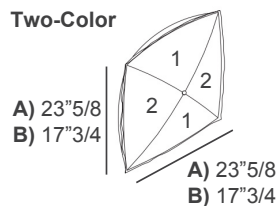

Upholstery: Fabric or Leather.

Legs: Metal painted in RAL colors.

Seed

Compositions

- A) 142"1/2W x 61"3/8D x 26"3/8H - Cod. 19+76
- B) 149"5/8W x 118"1/2D x 26"3/8H - Cod. 29+04+76
- C) 160"5/8W x 61"3/8D x 26"3/8H - Cod. 19+20

Seat height: 15"3/4

Optional decorative cushions

Two-Color:

- A) 23"5/8W x 23"5/8H - Cod. C1
- B) 17"3/4W x 17"3/4H - Cod. C2
- C) 27"1/2W x 11"7/8H - Cod. C3
- D) Ø19"5/8 - Cod. CT

Two-Color

Please note:

The sections marked with the number 1 will be in one color, and the sections marked with the number 2 will be in a different color.

Knife-Edged:

- A) 11"W x 11"H - Cod. C4
- B) 15"3/4W x 15"3/4H - Cod. C5
- C) 19"5/8W x 19"5/8H - Cod. C9
- D) 27"1/2W x 11"7/8H - Cod. 10

Knife-Edged

Box-Edged

Box-Edged:

- 19"5/8W x 19"5/8H - Cod. C50