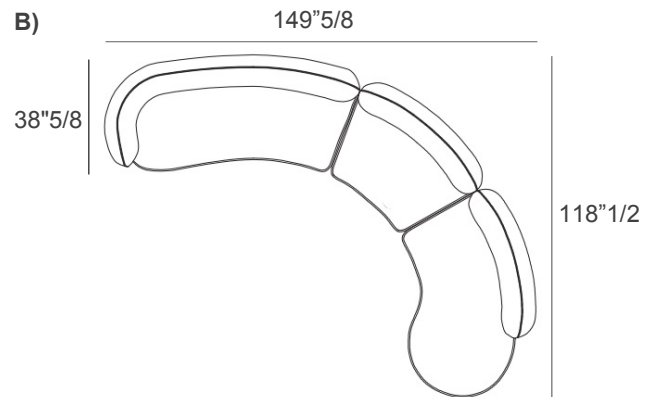

Upholstery: Fabric or Leather.

Legs: Metal painted in RAL colors.

Seed

Compositions

- A) 142"1/2W x 61"3/8D x 26"3/8H - Cod. 19+76
- B) 149"5/8W x 118"1/2D x 26"3/8H - Cod. 29+04+76
- C) 160"5/8W x 61"3/8D x 26"3/8H - Cod. 19+20

Seat height: 15"3/4

Optional decorative cushions

Two-Color:

- A) 23"5/8W x 23"5/8H - Cod. C1
- B) 17"3/4W x 17"3/4H - Cod. C2
- C) 27"1/2W x 11"7/8H - Cod. C3
- D) Ø19"5/8 - Cod. CT

Two-Color

Please note:

The sections marked with the number 1 will be in one color, and the sections marked with the number 2 will be in a different color.

Knife-Edged:

- A) 11"W x 11"H - Cod. C4
- B) 15"3/4W x 15"3/4H - Cod. C5
- C) 19"5/8W x 19"5/8H - Cod. C9
- D) 27"1/2W x 11"7/8H - Cod. 10

Knife-Edged

Box-Edged

Box-Edged:

- 19"5/8W x 19"5/8H - Cod. C50