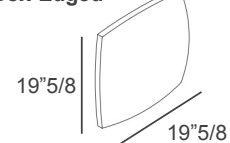

Upholstery: Fabric or Leather.

Legs: Metal painted in RAL colors.

Seed

Compositions

- A) 142"1/2W x 61"3/8D x 26"3/8H - Cod. 19+76
- B) 149"5/8W x 118"1/2D x 26"3/8H - Cod. 29+04+76
- C) 160"5/8W x 61"3/8D x 26"3/8H - Cod. 19+20

Seat height: 15"3/4

Optional decorative cushions

Two-Color:

- A) 23"5/8W x 23"5/8H - Cod. C1
- B) 17"3/4W x 17"3/4H - Cod. C2
- C) 27"1/2W x 11"7/8H - Cod. C3
- D) Ø19"5/8 - Cod. CT

Two-Color

Please note:

The sections marked with the number 1 will be in one color, and the sections marked with the number 2 will be in a different color.

Knife-Edged:

- A) 11"W x 11"H - Cod. C4
- B) 15"3/4W x 15"3/4H - Cod. C5
- C) 19"5/8W x 19"5/8H - Cod. C9
- D) 27"1/2W x 11"7/8H - Cod. 10

Knife-Edged

Box-Edged

Box-Edged:

- 19"5/8W x 19"5/8H - Cod. C50