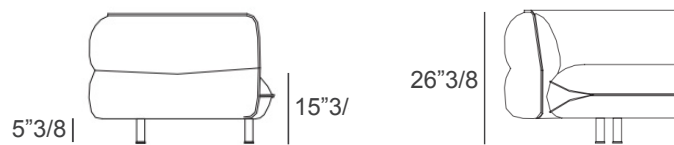

Upholstery: Fabric or Leather.

Legs: Metal painted in RAL colors.

Seed

Dimensions

Two-Seater: 86"5/8W x 38"5/8D x 26"3/8H

Three-Seater: 94"1/2W x 38"5/8D x 26"3/8H

Maxi: 102"3/8W x 38"5/8D x 26"3/8H

Seat height: 15"3/4

- A) 86"5/8
- B) 94"1/2
- C) 102"3/8

Optional decorative cushions

Two-Color:

- A) 23"5/8W x 23"5/8H - **Cod. C1**
- B) 17"3/4W x 17"3/4H - **Cod. C2**
- C) 27"1/2W x 11"7/8H - **Cod. C3**
- D) Ø19"5/8 - **Cod. C7**

Two-Color

Please note:

The sections marked with the number 1 will be in one color, and the sections marked with the number 2 will be in a different color.

Knife-Edged:

- A) 11"W x 11"H - **Cod. C4**
- B) 15"3/4W x 15"3/4H - **Cod. C5**
- C) 19"5/8W x 19"5/8H - **Cod. C9**
- D) 27"1/2W x 11"7/8H - **Cod. 10**