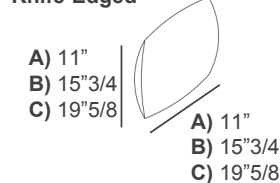

Upholstery: Fabric or Leather.

Legs: Metal painted in RAL colors.

Seed

Dimensions

Two-Seater: 86"5/8W x 38"5/8D x 26"3/8H

Three-Seater: 94"1/2W x 38"5/8D x 26"3/8H

Maxi: 102"3/8W x 38"5/8D x 26"3/8H

Seat height: 15"3/4

- A) 86"5/8
- B) 94"1/2
- C) 102"3/8

Optional decorative cushions

Two-Color:

- A) 23"5/8W x 23"5/8H - **Cod. C1**
- B) 17"3/4W x 17"3/4H - **Cod. C2**
- C) 27"1/2W x 11"7/8H - **Cod. C3**
- D) Ø19"5/8 - **Cod. C7**

Two-Color

Please note:

The sections marked with the number 1 will be in one color, and the sections marked with the number 2 will be in a different color.

Knife-Edged:

- A) 11"W x 11"H - **Cod. C4**
- B) 15"3/4W x 15"3/4H - **Cod. C5**
- C) 19"5/8W x 19"5/8H - **Cod. C9**
- D) 27"1/2W x 11"7/8H - **Cod. 10**

Knife-Edged

Box-Edged

Box-Edged:

- 19"5/8W x 19"5/8H - **Cod. C50**