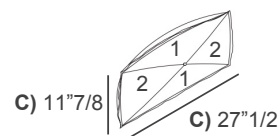

Upholstery: Fabric or Leather.

Legs: Metal painted in RAL colors.

Seed

Dimensions

Two-Seater: 86"5/8W x 38"5/8D x 26"3/8H

Three-Seater: 94"1/2W x 38"5/8D x 26"3/8H

Maxi: 102"3/8W x 38"5/8D x 26"3/8H

Seat height: 15"3/4

- A) 86"5/8
- B) 94"1/2
- C) 102"3/8

Optional decorative cushions

Two-Color:

- A) 23"5/8W x 23"5/8H - **Cod. C1**
- B) 17"3/4W x 17"3/4H - **Cod. C2**
- C) 27"1/2W x 11"7/8H - **Cod. C3**
- D) Ø19"5/8 - **Cod. C7**

Two-Color

Please note:

The sections marked with the number 1 will be in one color, and the sections marked with the number 2 will be in a different color.

Knife-Edged:

- A) 11"W x 11"H - **Cod. C4**
- B) 15"3/4W x 15"3/4H - **Cod. C5**
- C) 19"5/8W x 19"5/8H - **Cod. C9**
- D) 27"1/2W x 11"7/8H - **Cod. 10**