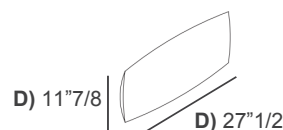

- A) 86"5/8
- B) 94"1/2
- C) 102"3/8

Optional decorative cushions

Two-Color:

- A) 23"5/8W x 23"5/8H - **Cod. C1**
- B) 17"3/4W x 17"3/4H - **Cod. C2**
- C) 27"1/2W x 11"7/8H - **Cod. C3**
- D) Ø19"5/8 - **Cod. C7**

Two-Color

Please note:

The sections marked with the number 1 will be in one color, and the sections marked with the number 2 will be in a different color.

Knife-Edged:

- A) 11"W x 11"H - **Cod. C4**
- B) 15"3/4W x 15"3/4H - **Cod. C5**
- C) 19"5/8W x 19"5/8H - **Cod. C9**
- D) 27"1/2W x 11"7/8H - **Cod. 10**

Knife-Edged

Box-Edged

Box-Edged:

- 19"5/8W x 19"5/8H - **Cod. C50**