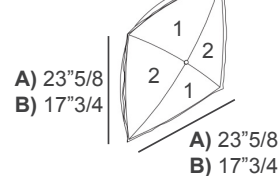

Upholstery: Fabric or Leather.

Legs: Metal painted in RAL colors.

Seed

Dimensions

Two-Seater: 86"5/8W x 38"5/8D x 26"3/8H

Three-Seater: 94"1/2W x 38"5/8D x 26"3/8H

Maxi: 102"3/8W x 38"5/8D x 26"3/8H

Seat height: 15"3/4

- A) 86"5/8
- B) 94"1/2
- C) 102"3/8

Optional decorative cushions

Two-Color:

- A) 23"5/8W x 23"5/8H - **Cod. C1**
- B) 17"3/4W x 17"3/4H - **Cod. C2**
- C) 27"1/2W x 11"7/8H - **Cod. C3**
- D) Ø19"5/8 - **Cod. C7**

Two-Color

Please note:

The sections marked with the number 1 will be in one color, and the sections marked with the number 2 will be in a different color.

Knife-Edged:

- A) 11"W x 11"H - **Cod. C4**
- B) 15"3/4W x 15"3/4H - **Cod. C5**
- C) 19"5/8W x 19"5/8H - **Cod. C9**
- D) 27"1/2W x 11"7/8H - **Cod. 10**

Knife-Edged

Box-Edged

Box-Edged:

- 19"5/8W x 19"5/8H - **Cod. C50**