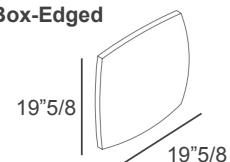

Upholstery: Fabric or Leather.

Legs: Metal painted in RAL colors.

Seed

Dimensions

Two-Seater: 86"5/8W x 38"5/8D x 26"3/8H

Three-Seater: 94"1/2W x 38"5/8D x 26"3/8H

Maxi: 102"3/8W x 38"5/8D x 26"3/8H

Seat height: 15"3/4

- A) 86"5/8
- B) 94"1/2
- C) 102"3/8

Optional decorative cushions

Two-Color:

- A) 23"5/8W x 23"5/8H - **Cod. C1**
- B) 17"3/4W x 17"3/4H - **Cod. C2**
- C) 27"1/2W x 11"7/8H - **Cod. C3**
- D) Ø19"5/8 - **Cod. C7**

Two-Color

Please note:

The sections marked with the number 1 will be in one color, and the sections marked with the number 2 will be in a different color.

Knife-Edged:

- A) 11"W x 11"H - **Cod. C4**
- B) 15"3/4W x 15"3/4H - **Cod. C5**
- C) 19"5/8W x 19"5/8H - **Cod. C9**
- D) 27"1/2W x 11"7/8H - **Cod. 10**

Knife-Edged

Box-Edged

Box-Edged:

- 19"5/8W x 19"5/8H - **Cod. C50**