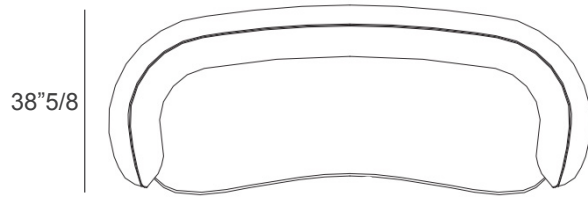

Upholstery: Fabric or Leather.

Legs: Metal painted in RAL colors.

Seed

Dimensions

Two-Seater: 86"5/8W x 38"5/8D x 26"3/8H

Three-Seater: 94"1/2W x 38"5/8D x 26"3/8H

Maxi: 102"3/8W x 38"5/8D x 26"3/8H

Seat height: 15"3/4

- A) 86"5/8
- B) 94"1/2
- C) 102"3/8

Optional decorative cushions

Two-Color:

- A) 23"5/8W x 23"5/8H - **Cod. C1**
- B) 17"3/4W x 17"3/4H - **Cod. C2**
- C) 27"1/2W x 11"7/8H - **Cod. C3**
- D) Ø19"5/8 - **Cod. C7**

Two-Color

Please note:

The sections marked with the number 1 will be in one color, and the sections marked with the number 2 will be in a different color.

Knife-Edged:

- A) 11"W x 11"H - **Cod. C4**
- B) 15"3/4W x 15"3/4H - **Cod. C5**
- C) 19"5/8W x 19"5/8H - **Cod. C9**
- D) 27"1/2W x 11"7/8H - **Cod. 10**