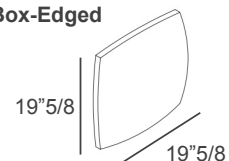

Seat height: 17"  
Armrests height: 30"

Simply

**Optional decorative cushions**

**Two-Color:**

- A)  $23\frac{5}{8}W \times 23\frac{5}{8}H$  - Cod. C1
- B)  $17\frac{3}{4}W \times 17\frac{3}{4}H$  - Cod. C2
- C)  $27\frac{1}{2}W \times 11\frac{7}{8}H$  - Cod. C3
- D)  $\varnothing 19\frac{5}{8}$  - Cod. CT

**Two-Color**

- A)  $23\frac{5}{8}$   
B)  $17\frac{3}{4}$
- A)  $23\frac{5}{8}$   
B)  $17\frac{3}{4}$

**Please note:**

The sections marked with the number 1 will be in one color, and the sections marked with the number 2 can be in a different color.

**Knife-Edged:**

- A)  $11"W \times 11"H$  - Cod. C4
- B)  $15\frac{3}{4}W \times 15\frac{3}{4}H$  - Cod. C5
- C)  $19\frac{5}{8}W \times 19\frac{5}{8}H$  - Cod. C9
- D)  $27\frac{1}{2}W \times 11\frac{7}{8}H$  - Cod. 10

**Knife-Edged**

- A)  $11"$   
B)  $15\frac{3}{4}"$   
C)  $19\frac{5}{8}"$
- A)  $11"$   
B)  $15\frac{3}{4}"$   
C)  $19\frac{5}{8}"$

**Box-Edged**

**Box-Edged:**

- $19\frac{5}{8}W \times 19\frac{5}{8}H$  - Cod. C50