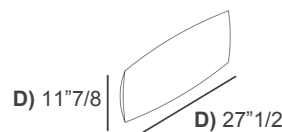

Knife-Edged

- A) $11"$
  B) $15\frac{3}{4}"$
  C) $19\frac{5}{8}"$
- A) $11"$
  B) $15\frac{3}{4}"$
  C) $19\frac{5}{8}"$