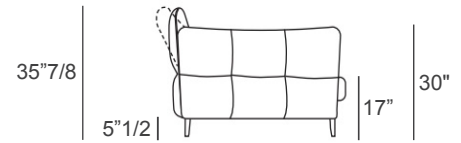

Seat height: 17"  
Armrests height: 30"

Simply

**Optional decorative cushions**

**Two-Color:**

- A)  $23\frac{5}{8}W \times 23\frac{5}{8}H$  - Cod. C1
- B)  $17\frac{3}{4}W \times 17\frac{3}{4}H$  - Cod. C2
- C)  $27\frac{1}{2}W \times 11\frac{7}{8}H$  - Cod. C3
- D)  $\varnothing 19\frac{5}{8}$  - Cod. CT