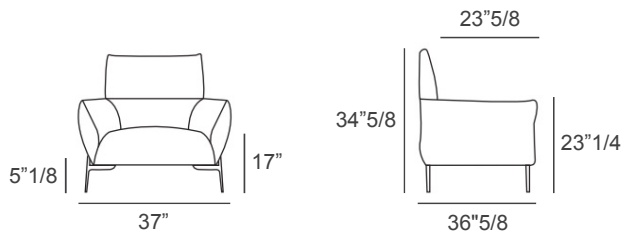

A lumbar cushion padded with siliconized microfiber is available as optional. Made in Italy.

Dimensions

37"W x 36"5/8D x 34"5/8H - **Seat height:** 17" - **Armrests height:** 23"1/4

Optional lumbar cushion: 27"1/2W x 11"7/8H - *Cod. C3*