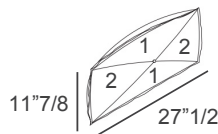

Optional lumbar cushion

Please note:

The sections marked with the number 1 will be in one color, and the sections marked with the number 2 can be in a different color.

Finishes & Materials

Frame: Metal and multilayer poplar wood supported by elastic belts.

Padding: Expanded polyurethane foam with three different densities, covered with siliconized microfiber.

Upholstery: Fabric or Leather.

Base: Metal.