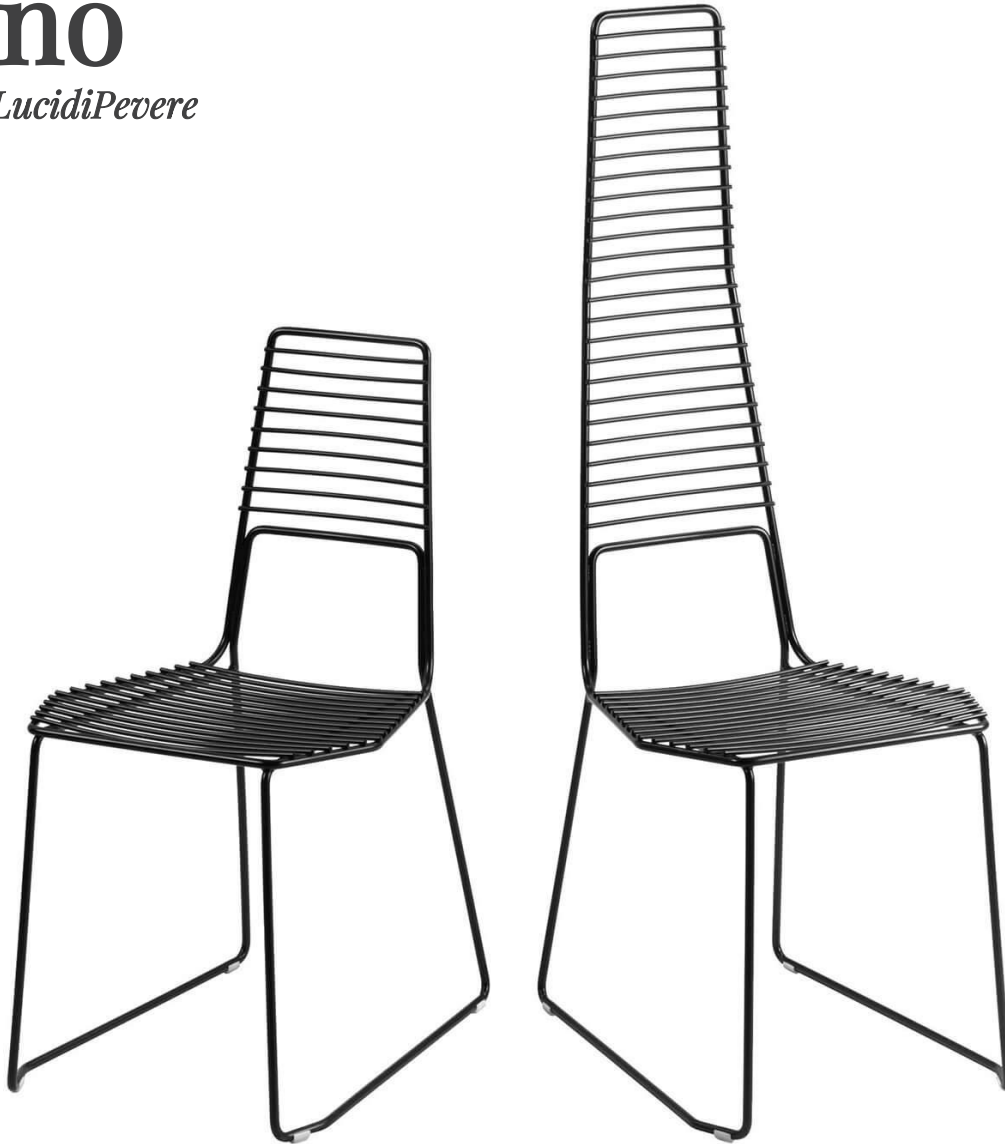

Alieno

Design: LucidiPevere

Description

The luxury Alieno chair is made of painted metal suitable for outdoor use. The term “Alieno” comes from the Latin “alius” meaning “other” – the meaning of the word relies on the idea of contrast. It is interesting to give a friendly shape to this ‘otherness’ as it is an appealing thought to accept the “other” or “alien”. Made in Italy.

Finishes & Materials

Structure: Painted metal.

Alieno

Dimensions

Alieno: 17"3/8W x 22"3/8D x 32"5/8H

Alieno High: 17"3/8W x 22"D x 48"3/8H

SH: 17"3/8

Alieno