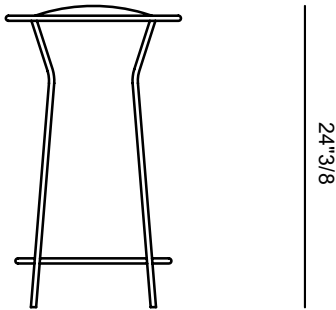

Bar

Dimensions

Counter Stool: Ø14"1/8 x 24"3/8H

Bar Stool: Ø14"1/8 x 31"H

Counter Stool

Ø14"1/8