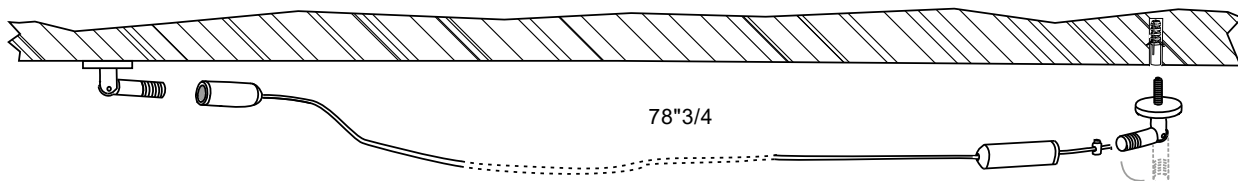

Structure: Polypropylene.

Maria

Dimensions

6"7/8W x 8"7/8H

Hanging kit + Steel wire

Maria

Protected outdoor

Protected product suitable for protected outdoor areas (e.g. covered verandas).