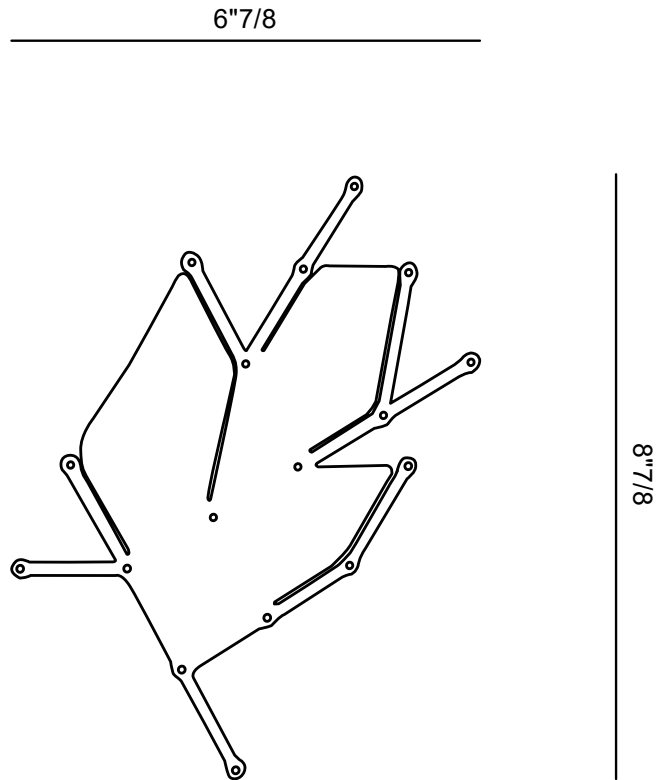

Maria

Design: Luca Nichetto

Description

The elegant Maria decorative screen used for environments or inside a room, suitable both for indoor and outdoor and comes in various colors. Made in Italy.

Finishes & Materials

Structure: Polypropylene.

Maria

Dimensions

6"7/8W x 8"7/8H

Hanging kit + Steel wire

Maria

Protected outdoor

Protected product suitable for protected outdoor areas (e.g. covered verandas).