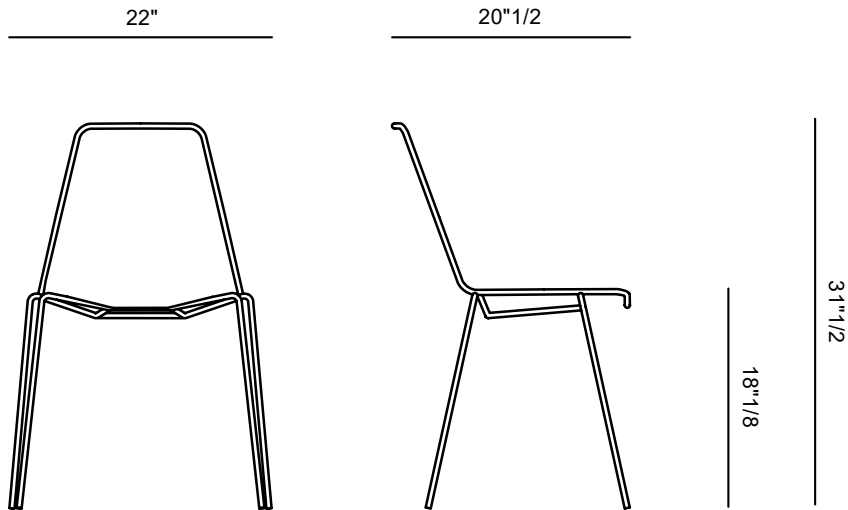

Sin

Design: Sth

Description

The elegant Sin chair features a premium chromed metal frame with a natural woven wicker seat carefully handmade by skilled Italian weavers. Made in Italy.

Finishes & Materials

Seat & Back: Natural wicker.

Structure: Metal.

Sin

Dimensions

22"W x 20"1/2D x 31"1/2H

SH: 18"1/8

Protected outdoor

Protected product suitable for protected outdoor areas (e.g. covered verandas).