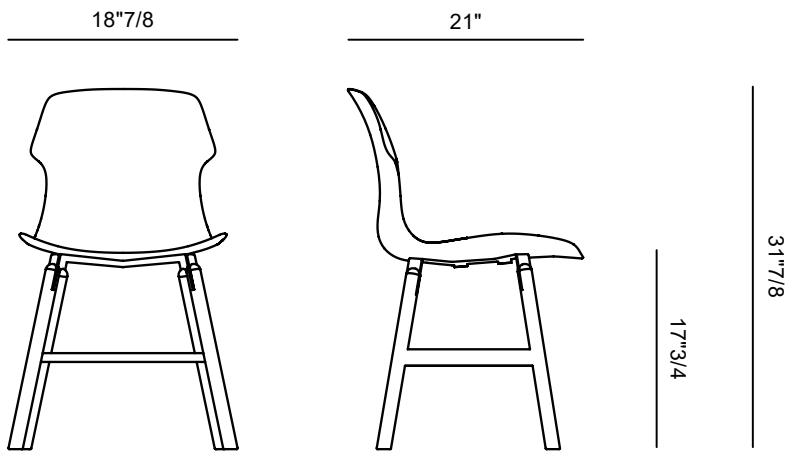

Stereo

Design: Luca Nichetto

Description

The elegant Stereo chair complements any space and comes with the legs in metal. It offers a wide range of colors, materials and functions. Made in Italy.

Finishes & Materials

Structure: Polypropylene.

Base: Painted metal.

Stereo

Dimensions

18"7/8W x 21"D x 31"7/8H

SH: 17"3/4

Protected outdoor

Protected product suitable for protected outdoor areas (e.g. covered verandas). Not suitable for environments with rain, fog, dew or persistent humidity. Shelter in a closed area is necessary overnight. Products made from natural materials are however subject to deterioration.