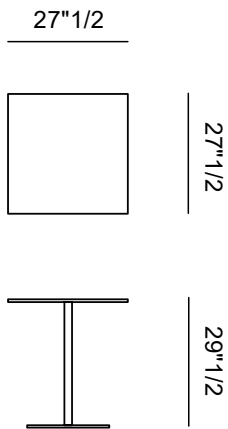

T1

Design: Sth

Description

The luxury T1 bistrot extreme table is suitable for the contract use and extreme outdoor environments. Base in steel and top in werzalit. Made in Italy.

Finishes & Materials

Top: Werzalit.

Base: Metal.

T1

Dimensions

27"1/2W x 27"1/2D x 29"1/2H

Protected outdoor

Protected product suitable for protected outdoor areas (e.g. covered verandas). Not suitable for environments with rain, fog, dew or persistent humidity. Shelter in a closed area is necessary overnight. Products made from natural materials are however subject to deterioration.