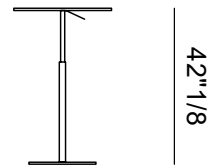

Square

27"1/2

Protected outdoor

Protected product suitable for protected outdoor areas (e.g. covered verandas).

Not suitable for environments with rain, fog, dew or persistent humidity.

Shelter in a closed area is necessary overnight.

Products made from natural materials are however subject to deterioration.