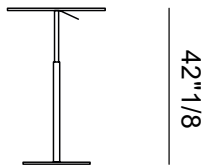

T2

Design: Sth

Description

The luxury T2 bistrot table suitable for contract use. Height-adjustable by a premium chromed metal base with gas lift and top in elegant HPL. Made in Italy.

Finishes & Materials

Top: HPL.

Base: Metal.

T2

Dimensions

Round: Ø27"1/2 x 29"1/2H - 42"1/8H

Square: 27"1/2W x 27"1/2D x 29"1/2H - 42"1/8H

Round

Ø27"1/2