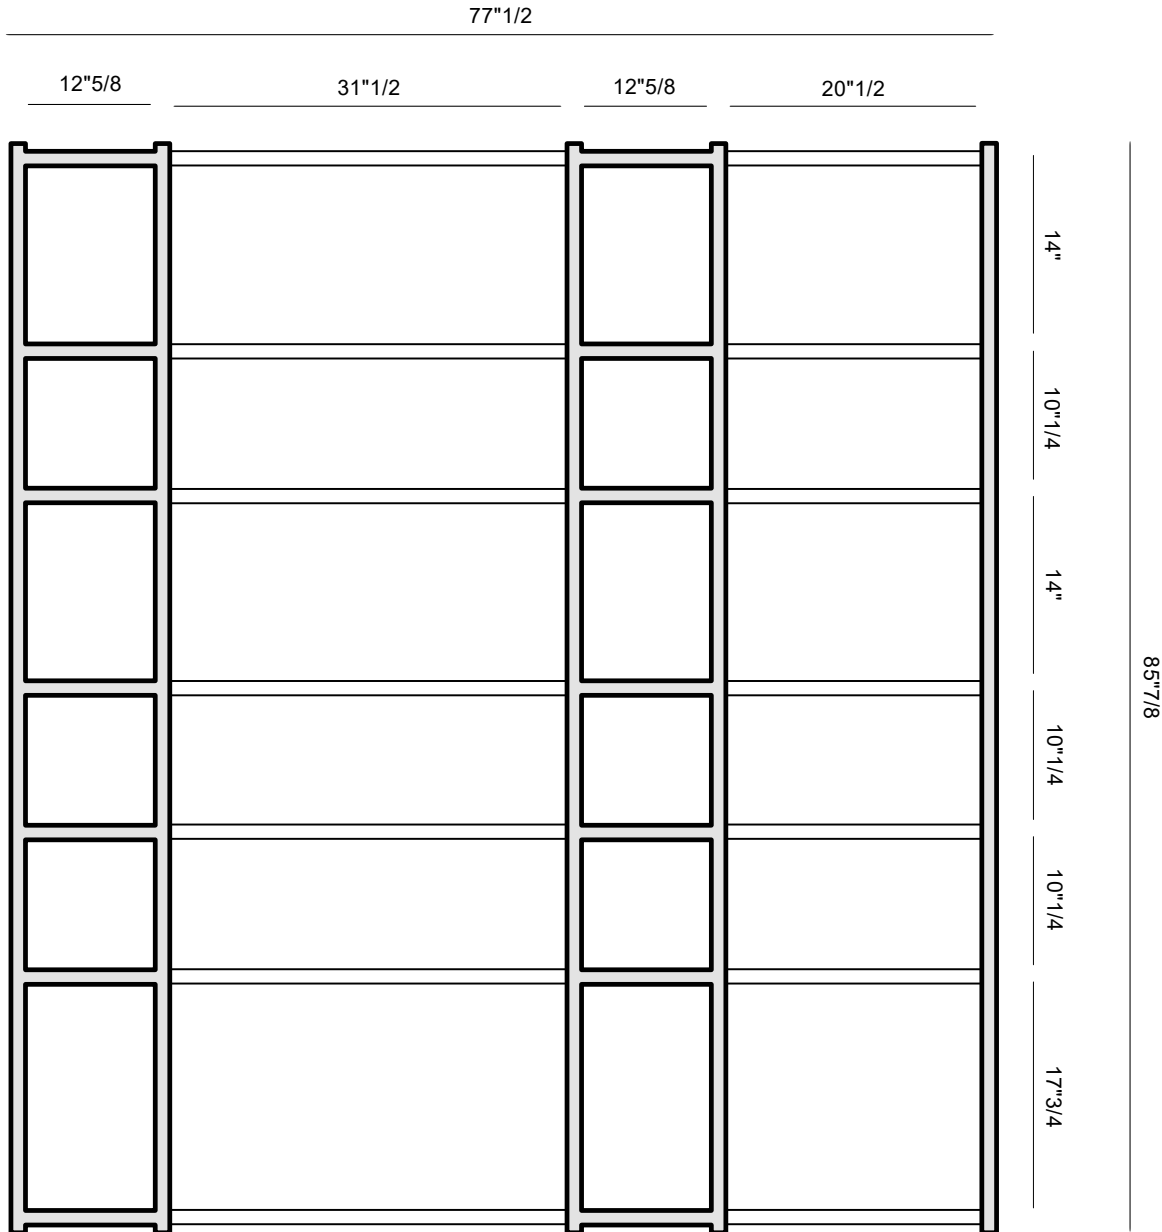

93-08

Comp. E