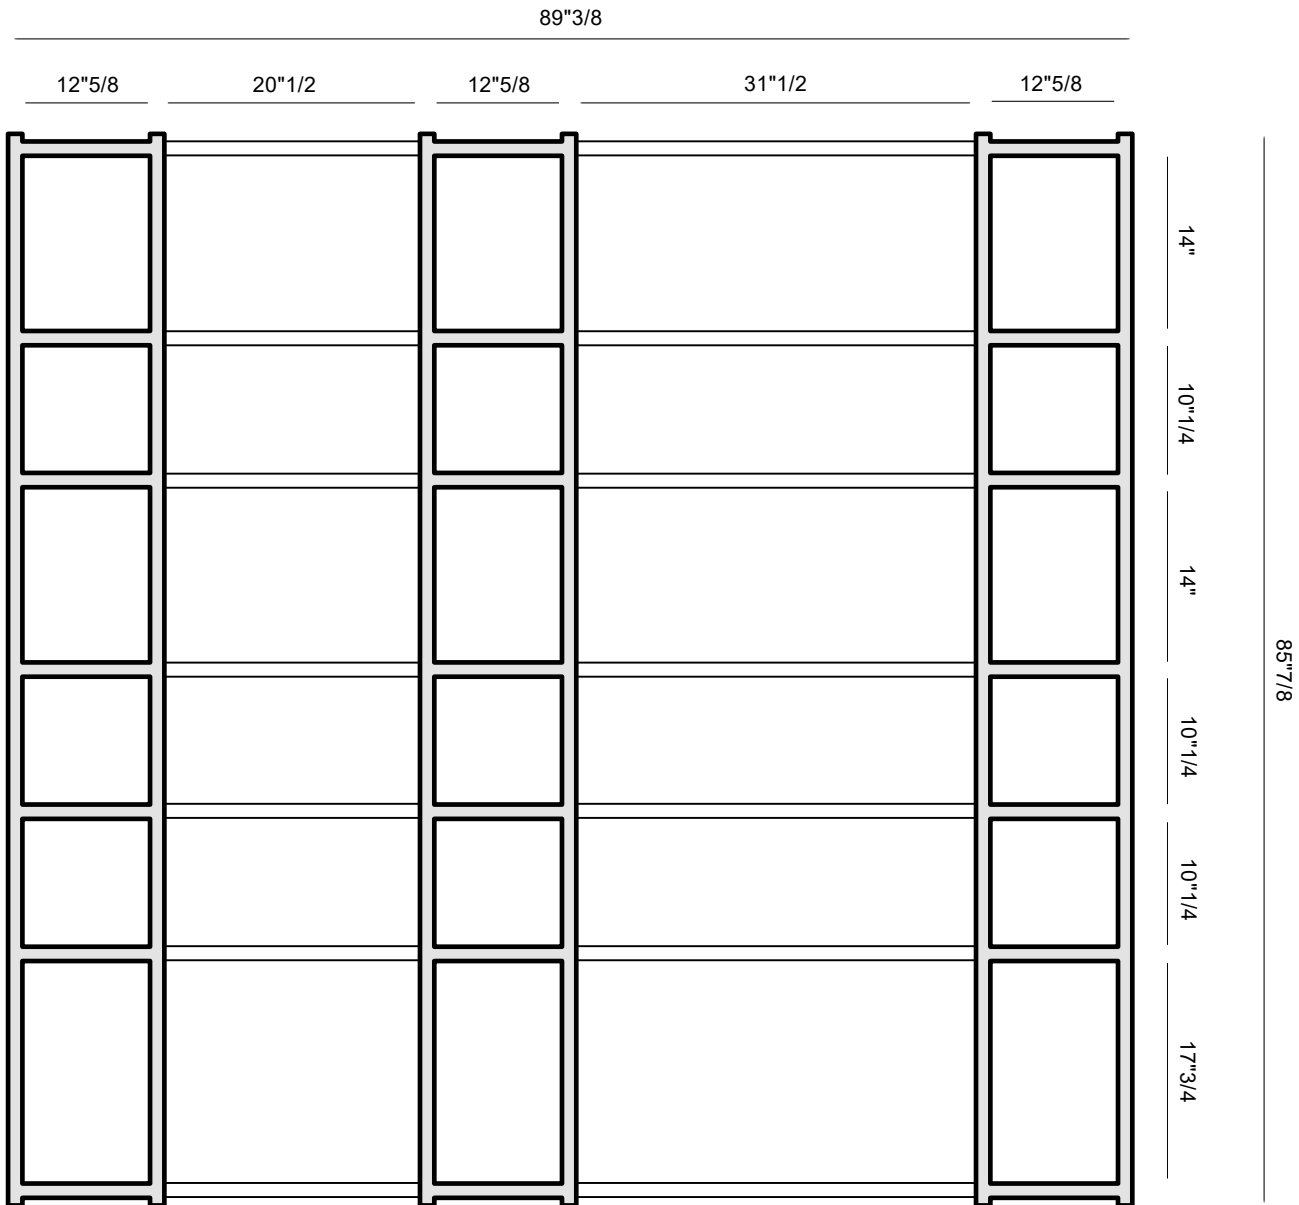

93-08

Comp. G