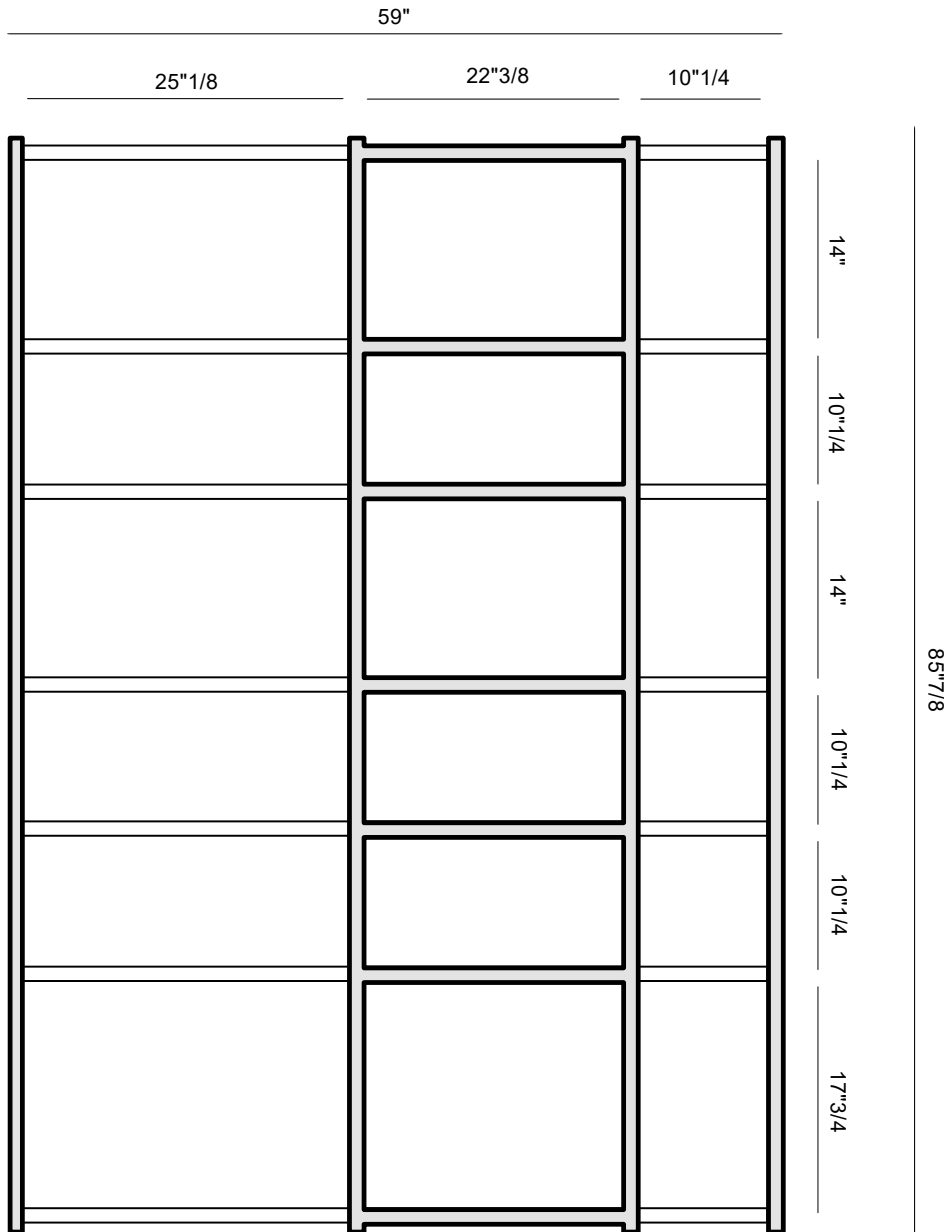

93-08

Comp. D