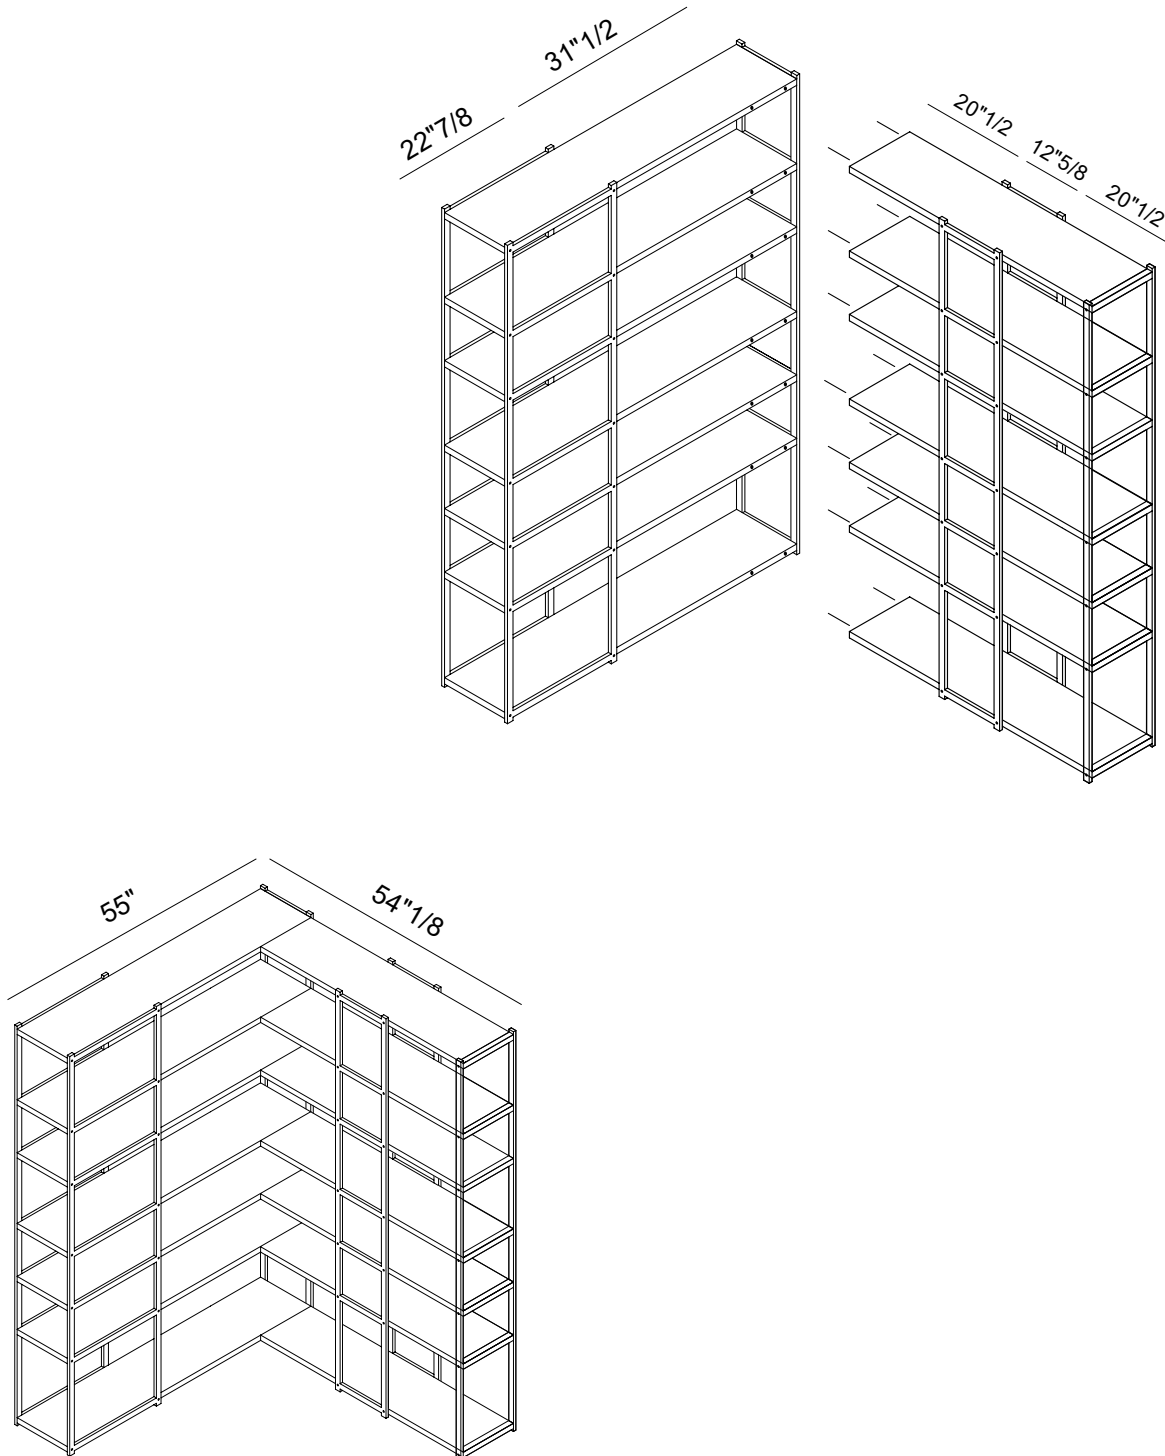

93-08

Comp. B