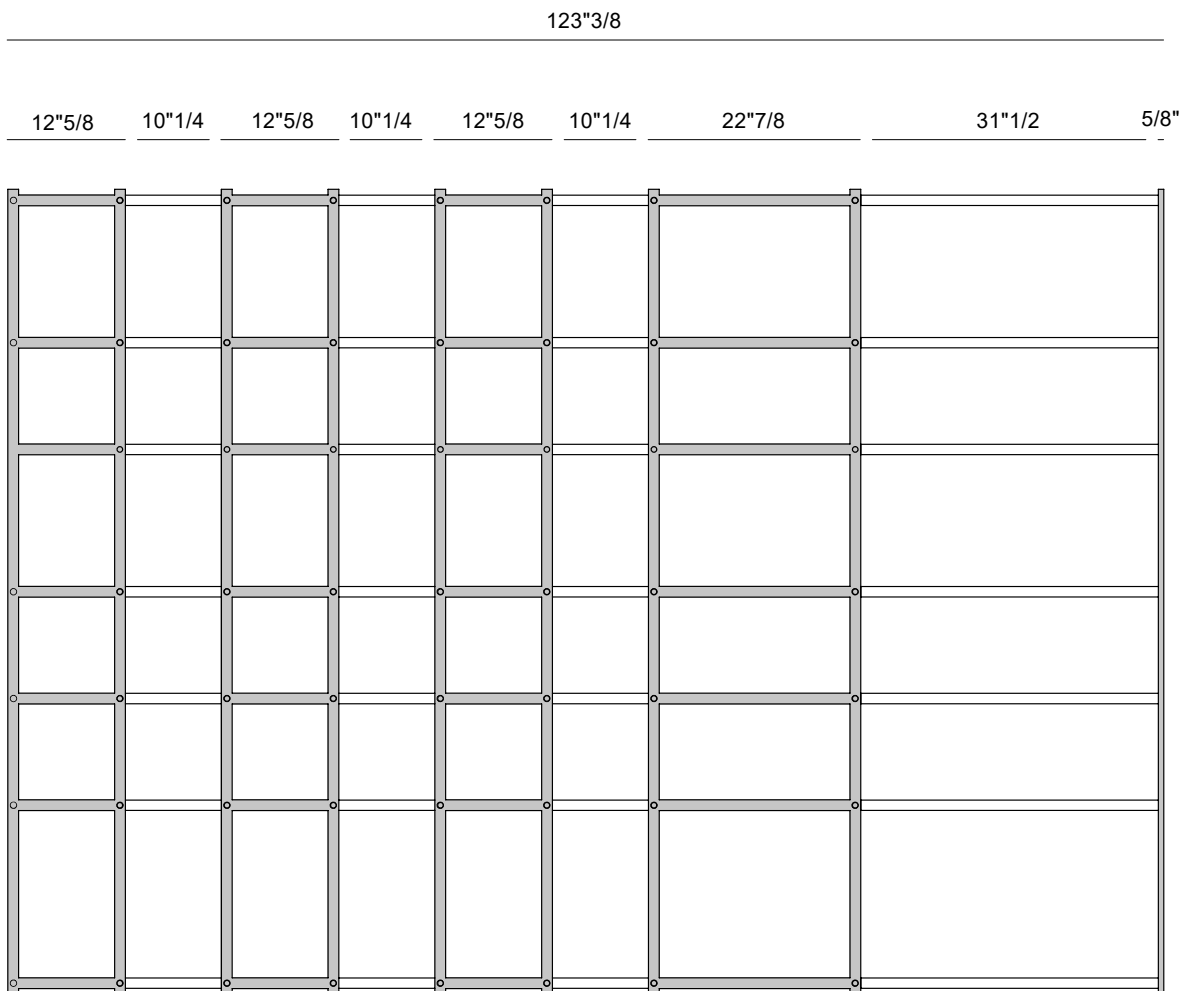

93-08

Dimensions

- **Comp. A:** 123"3/8W x 13"5/8D x 85"7/8H
- **Comp. B:** 48"3/8W x 13"5/8D x 85"7/8H
- **Comp. C:** 44"1/2W x 13"5/8D x 85"7/8H
- **Comp. D:** 59"W x 13"5/8D x 85"7/8H
- **Comp. E:** 77"1/2W x 13"5/8D x 85"7/8H
- **Comp. F:** 80"5/8W x 13"5/8D x 85"7/8H
- **Comp. G:** 89"3/8W x 13"5/8D x 85"7/8H
- **Comp. H :** 107"7/8W x 13"5/8D x 85"7/8H

Comp. A