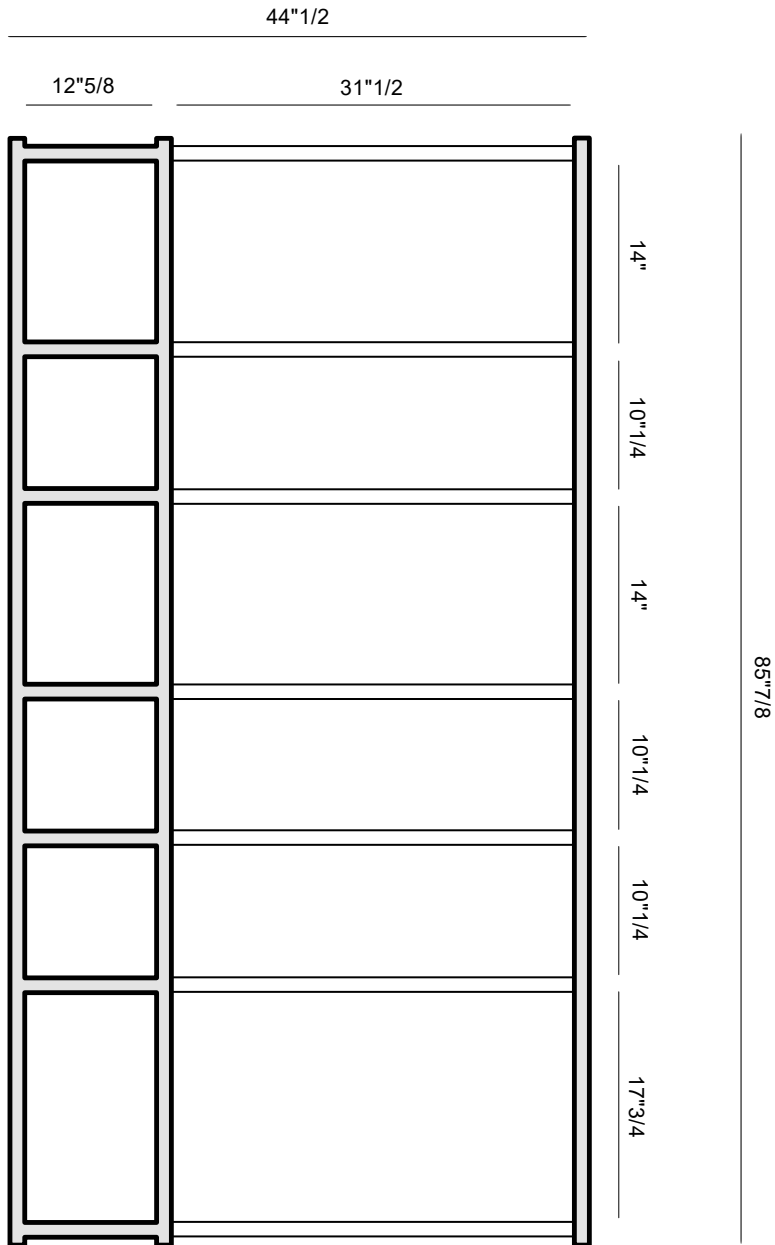

93-08

Comp. C