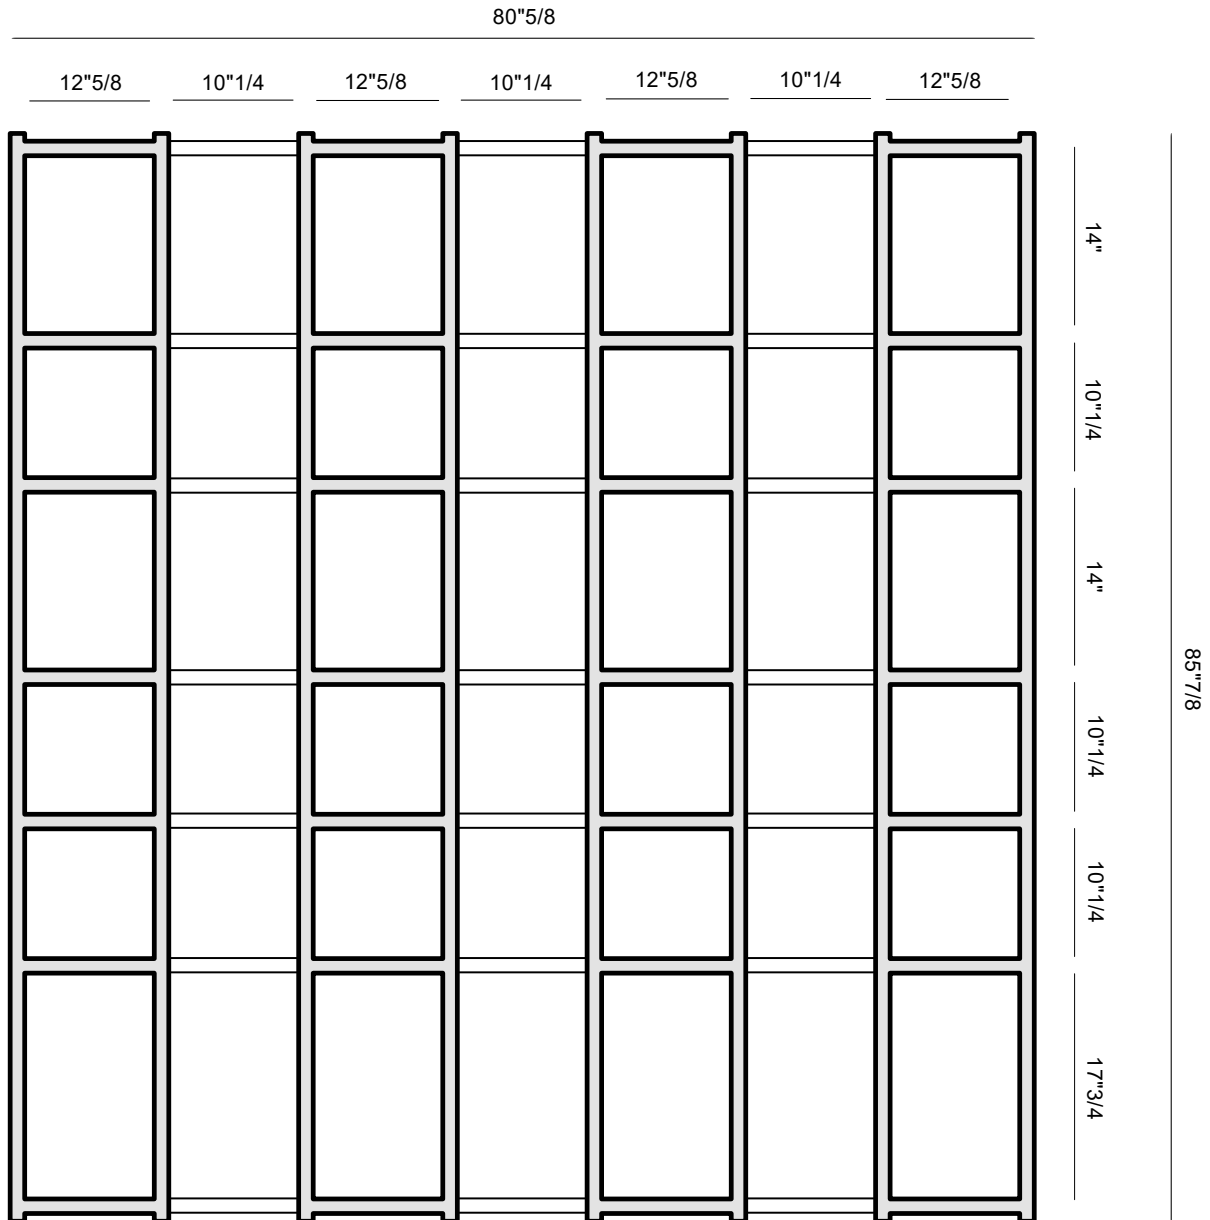

93-08

Comp. F