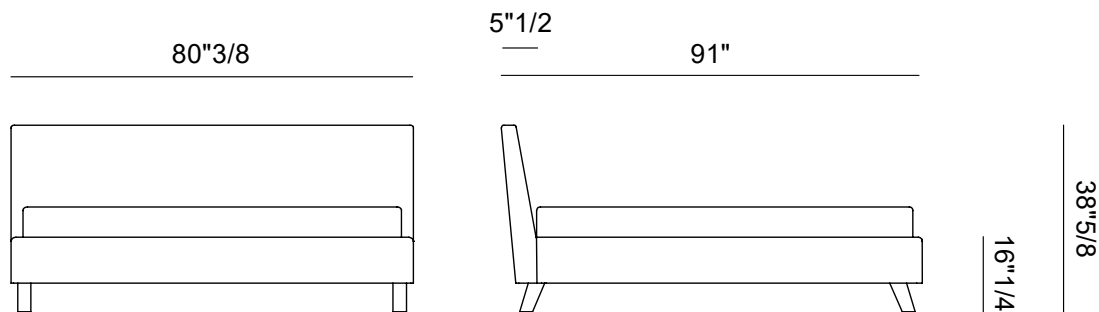

Bahamas

Dimensions

Queen Size: 64"1/4W x 91"D x 38"5/8H (To fit American Queen Size mattress: 60" x 80")

King Size: 80"3/8W x 91"D x 38"5/8H (To fit American King Size mattress: 76"3/4 x 80")

Queen Size

King Size

Wooden feet

Metal feet