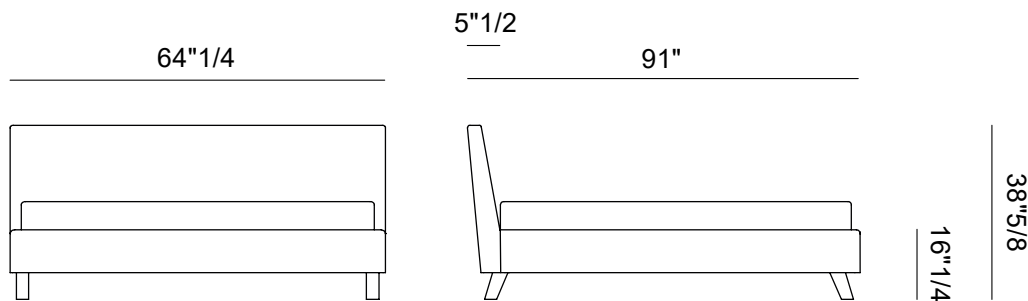

Bahamas

Dimensions

Queen Size: 64"1/4W x 91"D x 38"5/8H (To fit American Queen Size mattress: 60" x 80")

King Size: 80"3/8W x 91"D x 38"5/8H (To fit American King Size mattress: 76"3/4 x 80")

Queen Size