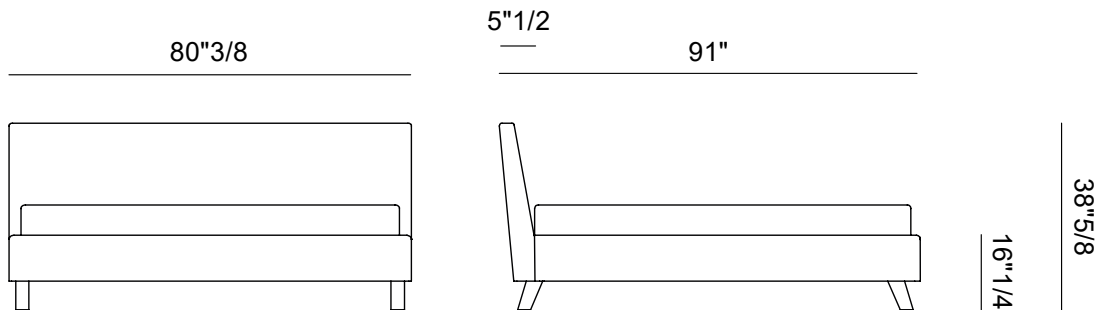

Bahamas

Dimensions

Queen Size: 64"1/4W x 91"D x 38"5/8H (To fit American Queen Size mattress: 60" x 80")

King Size: 80"3/8W x 91"D x 38"5/8H (To fit American King size Mattress: 76"3/4 x 80")

Queen Size

King Size

Wooden feet

Metal feet