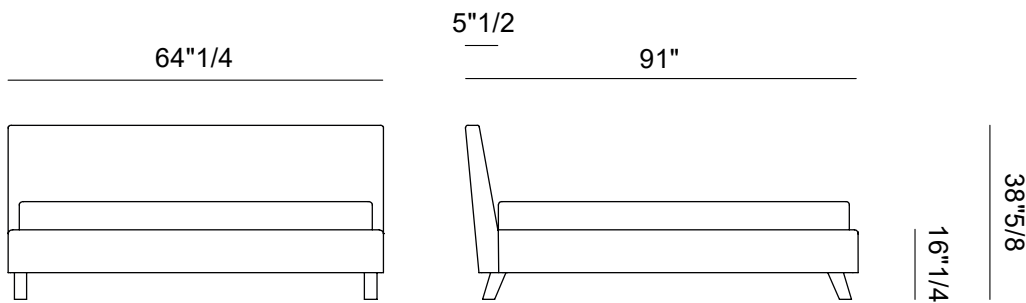

Bahamas

Dimensions

Queen Size: 64"1/4W x 91"D x 38"5/8H (To fit American Queen Size mattress: 60" x 80")

King Size: 80"3/8W x 91"D x 38"5/8H (To fit American King size Mattress: 76"3/4 x 80")

Queen Size