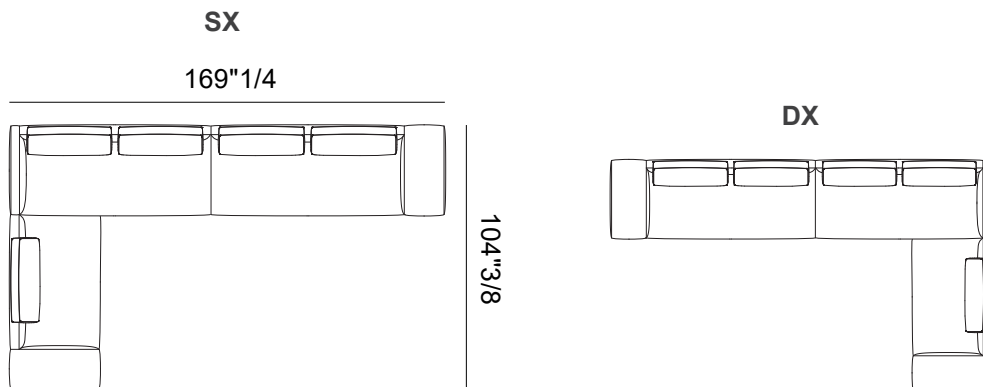

Finishes & Materials

Cover: Fabric or leather.
Frame & feet: Aluminum.

Billie

Dimensions

- Comp. A:** 126"W x 82"5/8D x 31"1/2H
- Comp. B :** 169"1/4W x 104"3/8D x 31"1/2H
- Comp. C:** 198"7/8W x 126"D x 31"1/2H
- Comp. D:** 130"W x 108"1/4D x 31"1/2H
- Comp. E:** 105"1/8W x 92"1/2D x 31"1/2H
- Comp. F:** 126"W x 83"1/2D x 31"1/2H
- Comp. G:** 78"3/8W x 75"5/8D x 31"1/2H
- Comp. H:** 151"5/8W x 104"3/8D x 31"1/2H
- Comp. I:** 171"1/4W x 105"1/8D x 31"1/2H
- Comp. J:** 169"1/4W x 122"7/8D x 31"1/2H
- Comp. K:** 99"1/4W x 98"3/8D x 31"1/2H
- Comp. L:** 111"W x 108"1/4D x 31"1/2H
- Comp. M:** 191"3/4W x 98"3/8D x 31"1/2H

SH: 17"
AH: 24"3/8

Comp. A

- SX:**
- C
- I DX
- DX:**
- C
- I SX

Comp. B

- SX:**
- H SX
- M SX
- I DX
- DX:**
- H DX
- M DX
- I SX

Billie

Comp. C

SX: