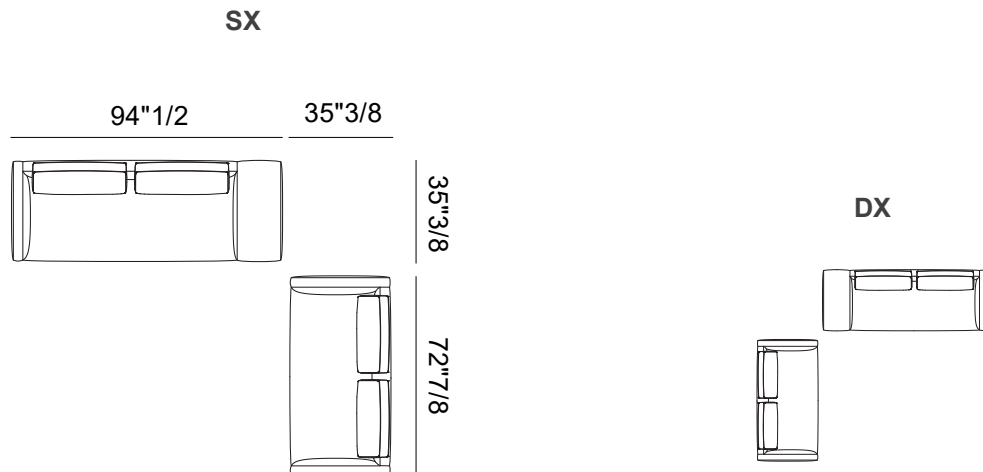

Billie

Comp. C

SX:

N SX

P DX

I DX

DX:

N DX

P SX

I DX

Comp. D

SX:

A DX

D

DX:

A SX

D