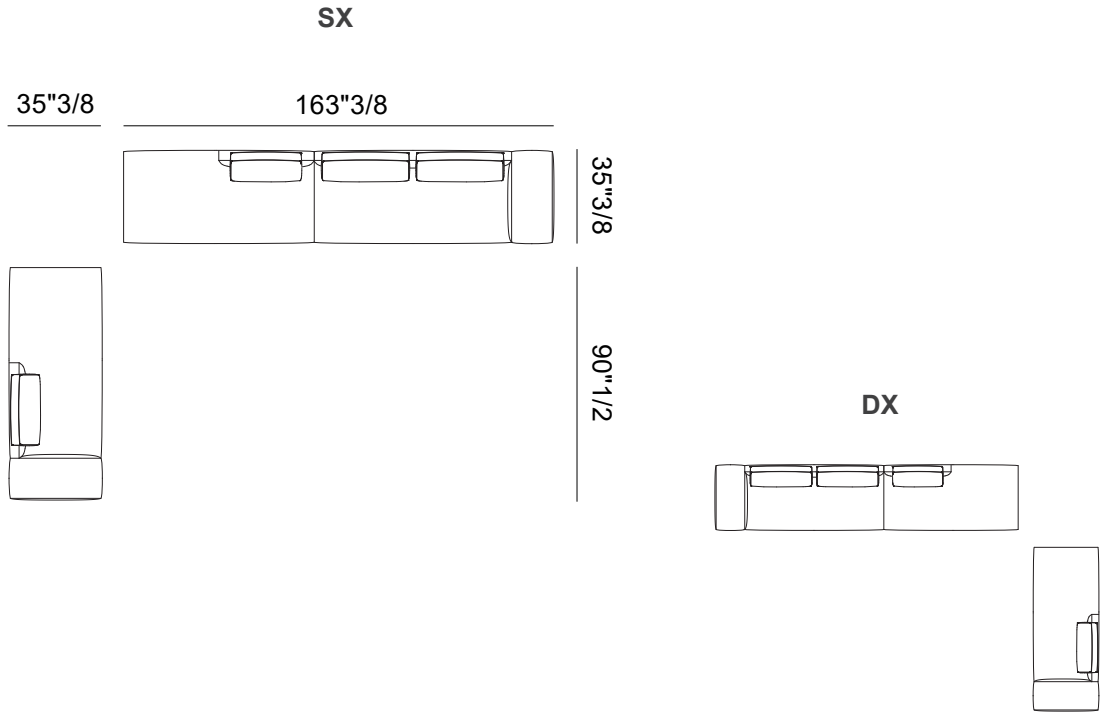

Billie

Comp. C

SX:

N SX

P DX

I DX

DX:

N DX

P SX

I DX