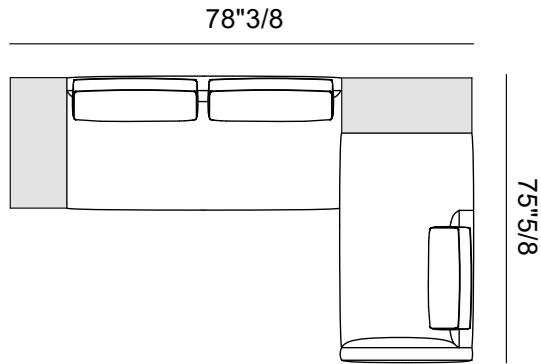

Billie

SX

Comp. G

SX:

F
R DX
DUET 90
DUET 90

DX:

F
R SX
DUET 90
DUET 90