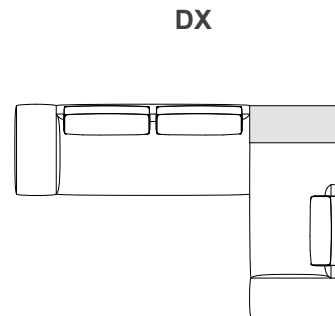

Comp. F

SX:
Q SX
I DX
DUET 90
DX:
Q DX
I SX
DUET 90