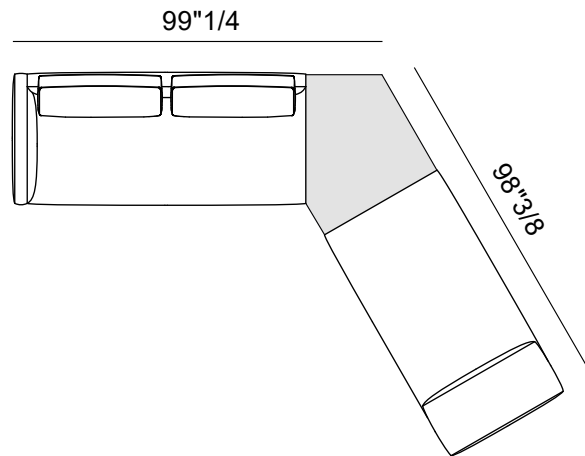

Billie

Comp. K

M SX
Z
TUNE A