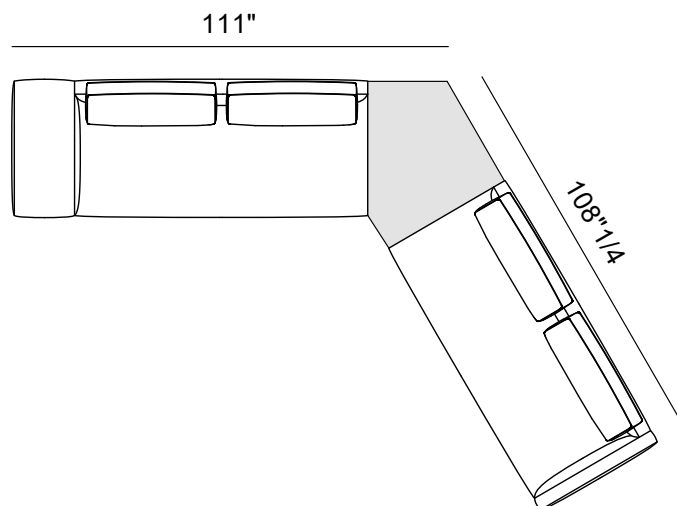

Comp. L

I SX
M DX
TUNE A