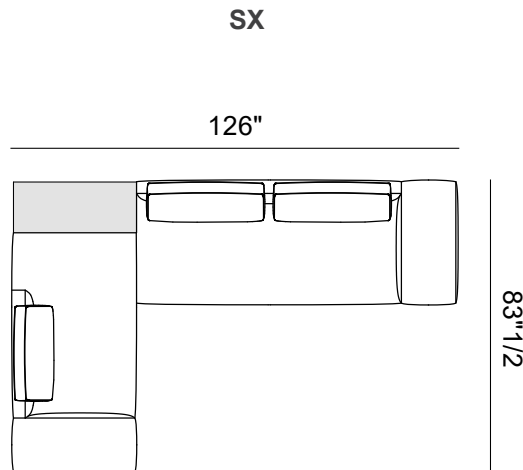

Comp. F

SX:
Q SX
I DX
DUET 90
DX:
Q DX
I SX
DUET 90