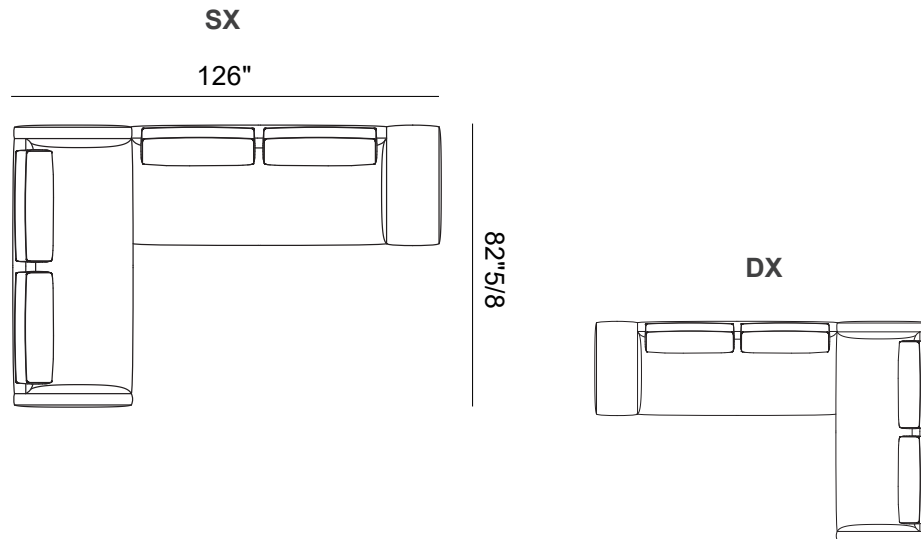

Finishes & Materials

Cover: Fabric or leather.
Frame & feet: Aluminum.

Billie

Dimensions

- Comp. A:** 126"W x 82"5/8D x 31"1/2H
- Comp. B :** 169"1/4W x 104"3/8D x 31"1/2H
- Comp. C:** 198"7/8W x 126"D x 31"1/2H
- Comp. D:** 130"W x 108"1/4D x 31"1/2H
- Comp. E:** 105"1/8W x 92"1/2D x 31"1/2H
- Comp. F:** 126"W x 83"1/2D x 31"1/2H
- Comp. G:** 78"3/8W x 75"5/8D x 31"1/2H
- Comp. H:** 151"5/8W x 104"3/8D x 31"1/2H
- Comp. I:** 171"1/4W x 105"1/8D x 31"1/2H
- Comp. J:** 169"1/4W x 122"7/8D x 31"1/2H
- Comp. K:** 99"1/4W x 98"3/8D x 31"1/2H
- Comp. L:** 111"W x 108"1/4D x 31"1/2H
- Comp. M:** 191"3/4W x 98"3/8D x 31"1/2H

SH: 17"
AH: 24"3/8

Comp. A

- SX:**
- C
- I DX
- DX:**
- C
- I SX

Comp. B

- SX:**
- H SX
- M SX
- I DX
- DX:**
- H DX
- M DX
- I SX

Billie

Comp. C

SX: