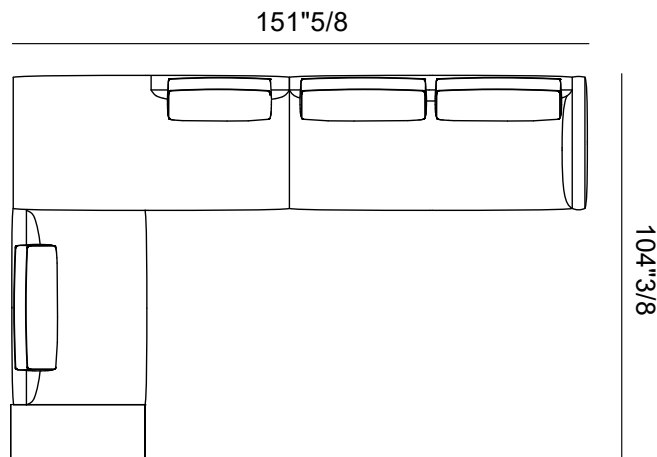

Comp. H

SX:

H SX
P DX
M DX

DX:

H DX
P SX
M SX