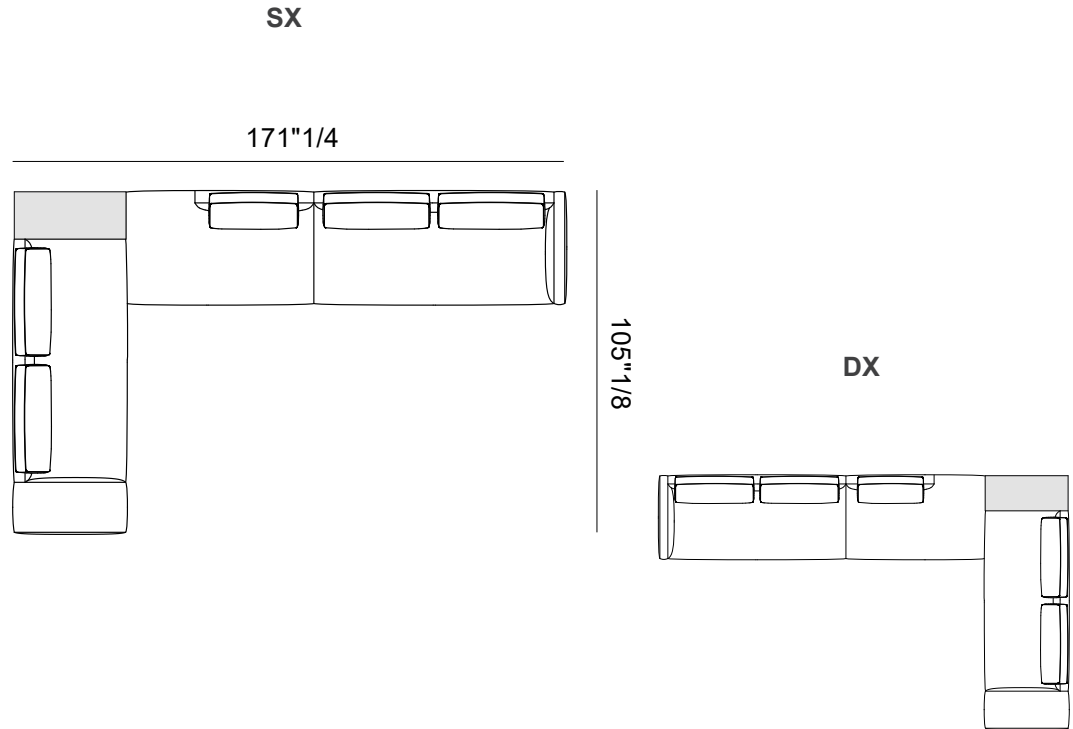

Billie

Comp. I

SX:

I SX
S DX
M DX
DUET 90

DX:

I DX
S SX
M SX
DUET 90