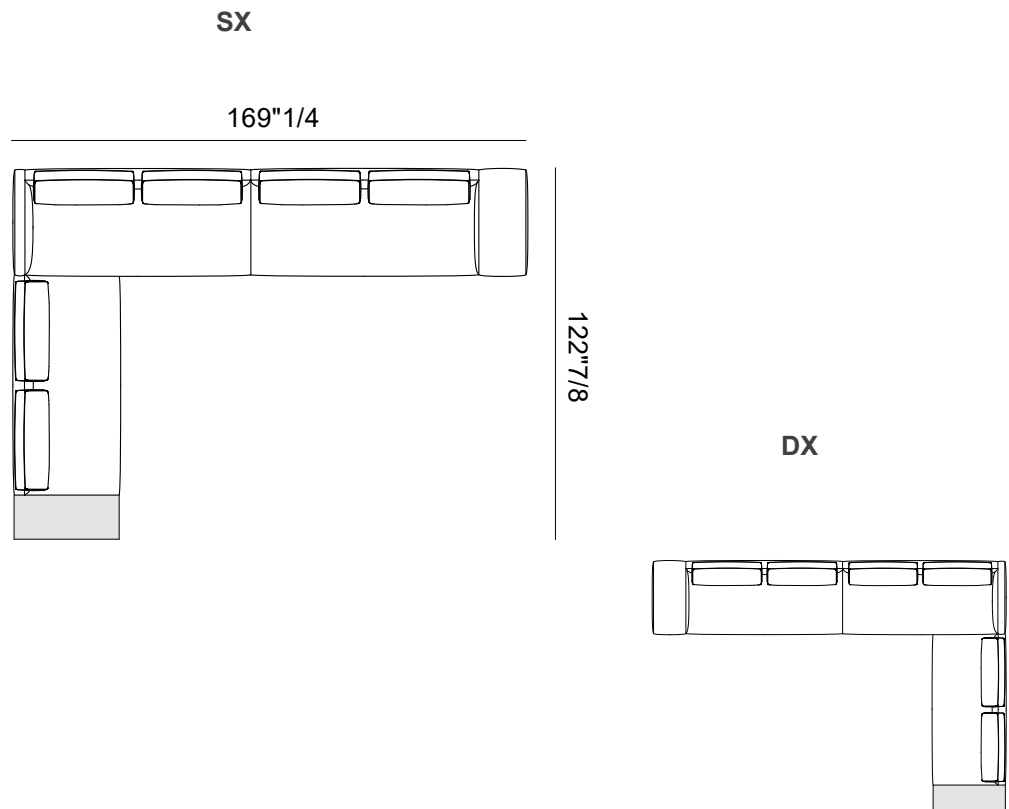

DX:

F
M DX
I SX
DUET 90