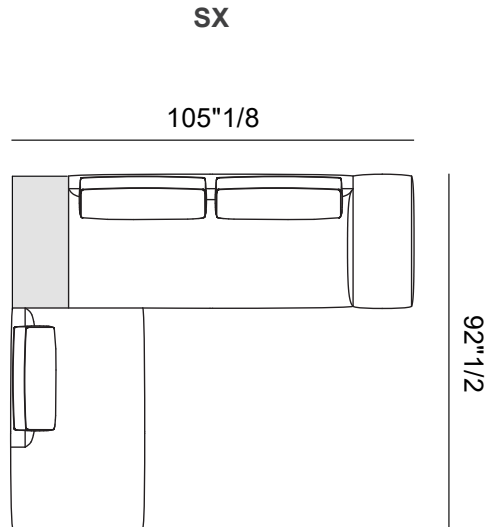

Billie

Comp. E

SX:
S DX
I DX
DUET 90
DX:
S SX
I SX
DUET 90