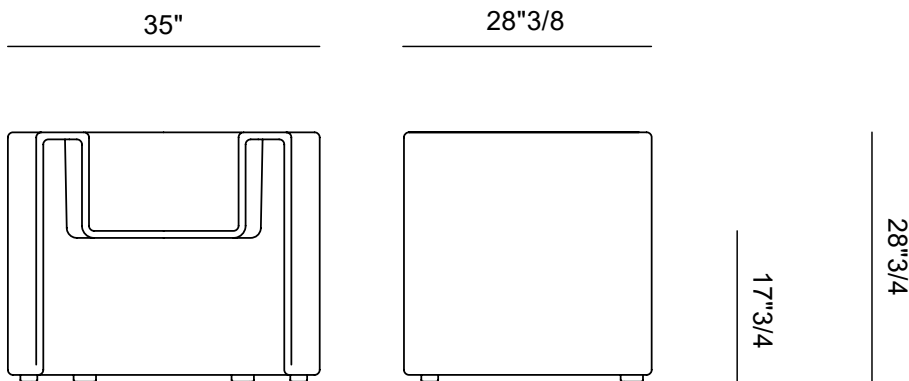

Structure: Natural wicker.

Charlotte

Dimensions

35"W x 28"3/8D x 28"3/4H
SH: 17"3/4

Protected outdoor

Protected product
suitable for protected
outdoor areas
(e.g. covered verandas).

Not suitable for
environments with rain,
fog, dew or persistent
humidity.