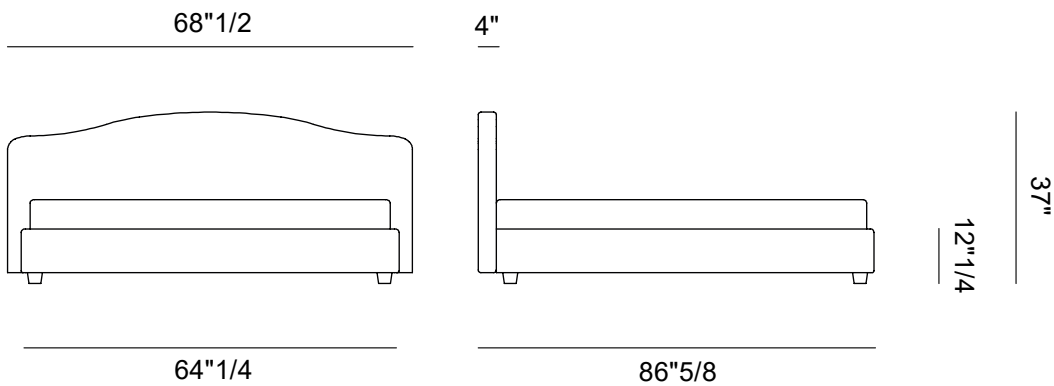

### Dimensions

**Queen Size:** 68"1/2W x 86"5/8D x 37"H (To fit American Queen Size mattress: 60" x 80")

**King Size:** 84"5/8W x 86"5/8D x 37"H (To fit American King Size mattress: 76"3/4 x 80")

#### Queen Size

#### King Size