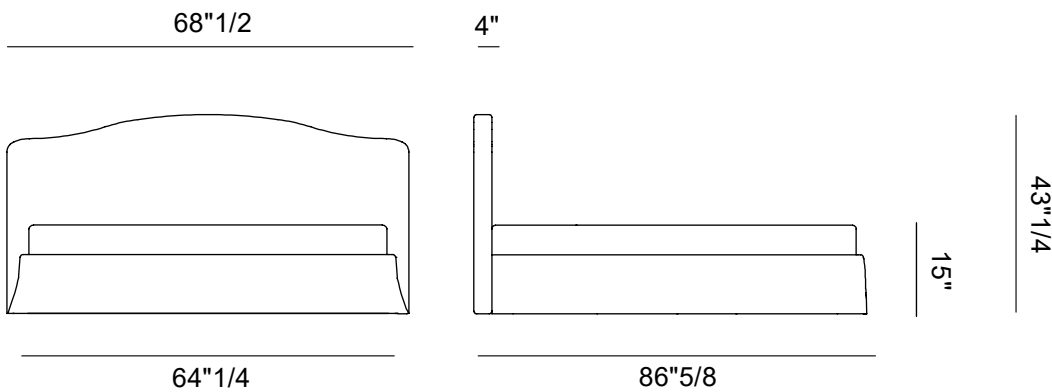

Headboard & bedframe cover: Fabric or leather.

Feet: Wood.

Elba Plus

Dimensions

Queen Size: 68"1/2W x 86"5/8D x 43"1/4H (To fit American Queen Size mattress: 60" x 80")

King Size: 84"5/8W x 86"5/8D x 43"1/4H (To fit American King Size mattress: 76"3/4 x 80")

Queen Size

King Size