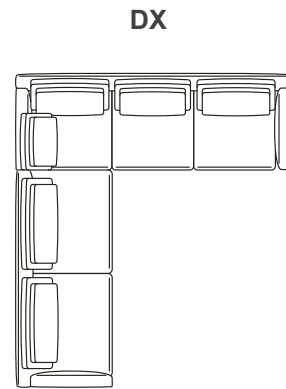

Finishes & Materials

Cover: Fabric or leather.

Frame & feet: Aluminum.

Ellington

Dimensions

- Comp. A:** 111"7/8W x 66"1/8D x 31"7/8H **SH:** 17"
Comp. B: 135"3/8W x 78"3/4D x 31"7/8H **AH:** 24"3/8
Comp. C: 111"7/8W x 78"3/4D x 31"7/8H
Comp. D: 105"1/2W x 65"D x 31"7/8H
Comp. E: 118"1/8W x 78"3/4D x 31"7/8H
Comp. F: 111"7/8W x 78"3/4D x 31"7/8H
Comp. G: 151"1/8W x 65"D x 31"7/8H
Comp. H: 151"1/8W x 65"D x 31"7/8H
Comp. I: 174"7/8W x 78"3/4D x 31"7/8H
Comp. J: 138"5/8W x 78"3/4D(+space between items) x 31"7/8H
Comp. K: 111"7/8W x 105"1/2D x 31"7/8H
Comp. L: 105"1/2W x 111"7/8D x 31"7/8H
Comp. M: 111"7/8W x 127"1/2D x 31"7/8H
Comp. N: 111"7/8W x 127"1/2D x 31"7/8H
Comp. O: 151"1/8W x 111"7/8D x 31"7/8H
Comp. P: 168"1/2W x 111"7/8D x 31"7/8H
Comp. Q: 144"7/8W x 111"7/8D x 31"7/8H
Comp. R: 170"W x 121"1/4D x 31"7/8H
Comp. S: 187"3/8W x 111"7/8D x 31"7/8H

SX:

M SX
T DX

DX:

M DX
T SX

DX

SX

111"7/8

127 1/2

SX:
B SX
E DX

DX:
M DX
T SX

Comp. O

SX:
F SX
WW
F DX

DX:
F DX
WW
F SX

Ellington

SX

168"1/2