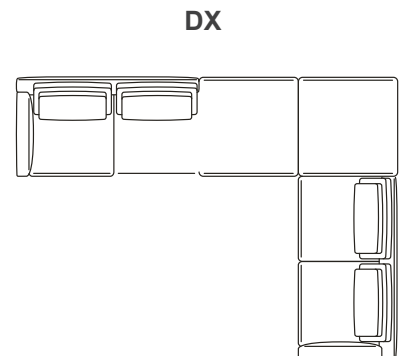

Finishes & Materials

Cover: Fabric or leather.

Frame & feet: Aluminum.

Ellington

Dimensions

- Comp. A:** 111"7/8W x 66"1/8D x 31"7/8H **SH:** 17"
Comp. B: 135"3/8W x 78"3/4D x 31"7/8H **AH:** 24"3/8
Comp. C: 111"7/8W x 78"3/4D x 31"7/8H
Comp. D: 105"1/2W x 65"D x 31"7/8H
Comp. E: 118"1/8W x 78"3/4D x 31"7/8H
Comp. F: 111"7/8W x 78"3/4D x 31"7/8H
Comp. G: 151"1/8W x 65"D x 31"7/8H
Comp. H: 151"1/8W x 65"D x 31"7/8H
Comp. I: 174"7/8W x 78"3/4D x 31"7/8H
Comp. J: 138"5/8W x 78"3/4D(+space between items) x 31"7/8H
Comp. K: 111"7/8W x 105"1/2D x 31"7/8H
Comp. L: 105"1/2W x 111"7/8D x 31"7/8H
Comp. M: 111"7/8W x 127"1/2D x 31"7/8H
Comp. N: 111"7/8W x 127"1/2D x 31"7/8H
Comp. O: 151"1/8W x 111"7/8D x 31"7/8H
Comp. P: 168"1/2W x 111"7/8D x 31"7/8H
Comp. Q: 144"7/8W x 111"7/8D x 31"7/8H
Comp. R: 170"W x 121"1/4D x 31"7/8H
Comp. S: 187"3/8W x 111"7/8D x 31"7/8H

SX:
B SX
E DX

DX:
M DX
T SX

Comp. O

SX:
F SX
WW
F DX

DX:
F DX
WW
F SX

Ellington

SX

168"1/2