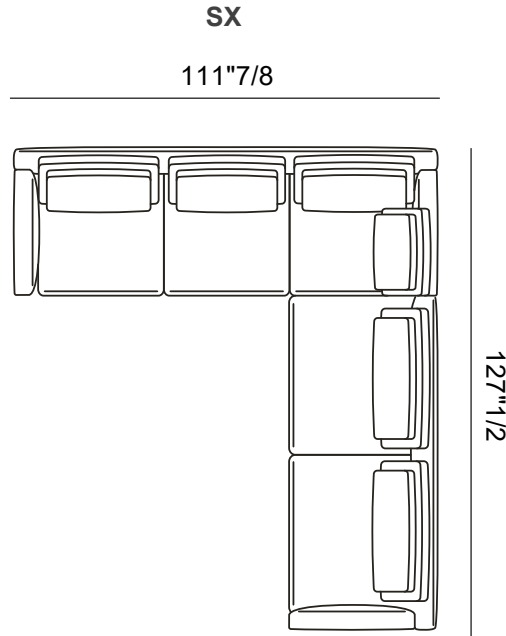

Finishes & Materials

Cover: Fabric or leather.

Frame & feet: Aluminum.

Ellington

Dimensions

- Comp. A:** 111"7/8W x 66"1/8D x 31"7/8H **SH:** 17"
Comp. B: 135"3/8W x 78"3/4D x 31"7/8H **AH:** 24"3/8
Comp. C: 111"7/8W x 78"3/4D x 31"7/8H
Comp. D: 105"1/2W x 65"D x 31"7/8H
Comp. E: 118"1/8W x 78"3/4D x 31"7/8H
Comp. F: 111"7/8W x 78"3/4D x 31"7/8H
Comp. G: 151"1/8W x 65"D x 31"7/8H
Comp. H: 151"1/8W x 65"D x 31"7/8H
Comp. I: 174"7/8W x 78"3/4D x 31"7/8H
Comp. J: 138"5/8W x 78"3/4D(+space between items) x 31"7/8H
Comp. K: 111"7/8W x 105"1/2D x 31"7/8H
Comp. L: 105"1/2W x 111"7/8D x 31"7/8H
Comp. M: 111"7/8W x 127"1/2D x 31"7/8H
Comp. N: 111"7/8W x 127"1/2D x 31"7/8H
Comp. O: 151"1/8W x 111"7/8D x 31"7/8H
Comp. P: 168"1/2W x 111"7/8D x 31"7/8H
Comp. Q: 144"7/8W x 111"7/8D x 31"7/8H
Comp. R: 170"W x 121"1/4D x 31"7/8H
Comp. S: 187"3/8W x 111"7/8D x 31"7/8H

SX:

M SX
T DX

DX:

M DX
T SX

DX

SX

111"7/8

127 1/2

SX:
B SX
E DX

DX:
M DX
T SX

Comp. O

SX:
F SX
WW
F DX

DX:
F DX
WW
F SX

Ellington

SX

168"1/2

170"

121 1/4"

DX

SX

187"3/8

111 7/8"

DX

Comp. R