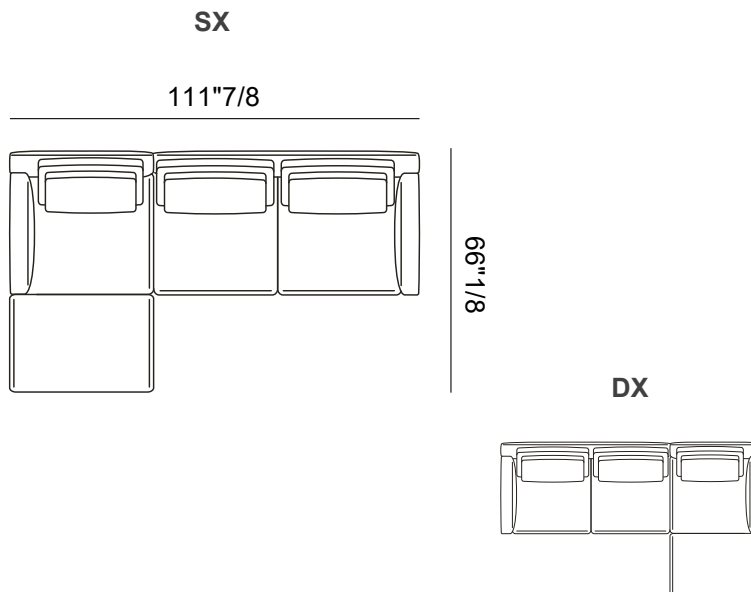

Finishes & Materials

Cover: Fabric or leather.

Frame & feet: Aluminum.

Ellington

Dimensions

- Comp. A:** 111"7/8W x 66"1/8D x 31"7/8H **SH:** 17"
Comp. B: 135"3/8W x 78"3/4D x 31"7/8H **AH:** 24"3/8
Comp. C: 111"7/8W x 78"3/4D x 31"7/8H
Comp. D: 105"1/2W x 65"D x 31"7/8H
Comp. E: 118"1/8W x 78"3/4D x 31"7/8H
Comp. F: 111"7/8W x 78"3/4D x 31"7/8H
Comp. G: 151"1/8W x 65"D x 31"7/8H
Comp. H: 151"1/8W x 65"D x 31"7/8H
Comp. I: 174"7/8W x 78"3/4D x 31"7/8H
Comp. J: 138"5/8W x 78"3/4D(+space between items) x 31"7/8H
Comp. K: 111"7/8W x 105"1/2D x 31"7/8H
Comp. L: 105"1/2W x 111"7/8D x 31"7/8H
Comp. M: 111"7/8W x 127"1/2D x 31"7/8H
Comp. N: 111"7/8W x 127"1/2D x 31"7/8H
Comp. O: 151"1/8W x 111"7/8D x 31"7/8H
Comp. P: 168"1/2W x 111"7/8D x 31"7/8H
Comp. Q: 144"7/8W x 111"7/8D x 31"7/8H
Comp. R: 170"W x 121"1/4D x 31"7/8H
Comp. S: 187"3/8W x 111"7/8D x 31"7/8H

Comp. A

SX:

Q SX
F DX

DX:

Q DX
F SX

Ellington

SX

135"3/8