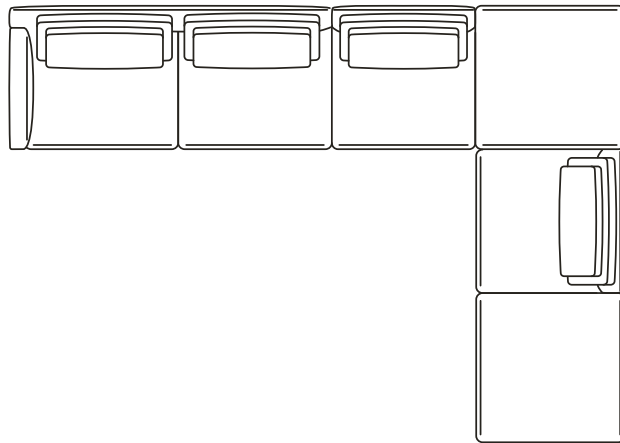

Ellington

SX

170"

121 1/4"

DX