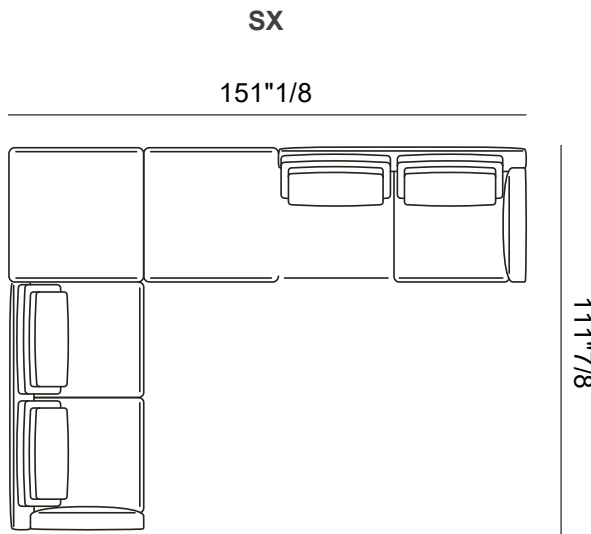

Finishes & Materials

Cover: Fabric or leather.

Frame & feet: Aluminum.

Ellington

Dimensions

- Comp. A:** 111"7/8W x 66"1/8D x 31"7/8H **SH:** 17"
Comp. B: 135"3/8W x 78"3/4D x 31"7/8H **AH:** 24"3/8
Comp. C: 111"7/8W x 78"3/4D x 31"7/8H
Comp. D: 105"1/2W x 65"D x 31"7/8H
Comp. E: 118"1/8W x 78"3/4D x 31"7/8H
Comp. F: 111"7/8W x 78"3/4D x 31"7/8H
Comp. G: 151"1/8W x 65"D x 31"7/8H
Comp. H: 151"1/8W x 65"D x 31"7/8H
Comp. I: 174"7/8W x 78"3/4D x 31"7/8H
Comp. J: 138"5/8W x 78"3/4D(+space between items) x 31"7/8H
Comp. K: 111"7/8W x 105"1/2D x 31"7/8H
Comp. L: 105"1/2W x 111"7/8D x 31"7/8H
Comp. M: 111"7/8W x 127"1/2D x 31"7/8H
Comp. N: 111"7/8W x 127"1/2D x 31"7/8H
Comp. O: 151"1/8W x 111"7/8D x 31"7/8H
Comp. P: 168"1/2W x 111"7/8D x 31"7/8H
Comp. Q: 144"7/8W x 111"7/8D x 31"7/8H
Comp. R: 170"W x 121"1/4D x 31"7/8H
Comp. S: 187"3/8W x 111"7/8D x 31"7/8H

SX:
B SX
E DX

DX:
M DX
T SX

Comp. O

SX:
F SX
WW
F DX

DX:
F DX
WW
F SX

Ellington

SX

168"1/2

Comp. P

SX:

M SX
R DX
X DX

DX:

M DX
R SX
X SX

DX

SX

144"7/8

170"

121 1/4"

DX

SX

187"3/8

111 7/8"

DX

Comp. R