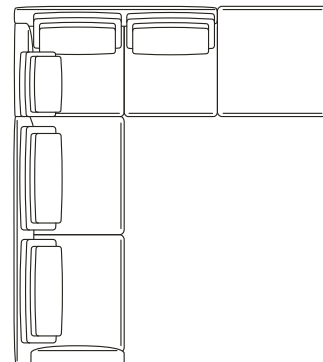

127 1/2

Comp. M

SX:

M SX
E DX

DX:

M DX
E SX

DX