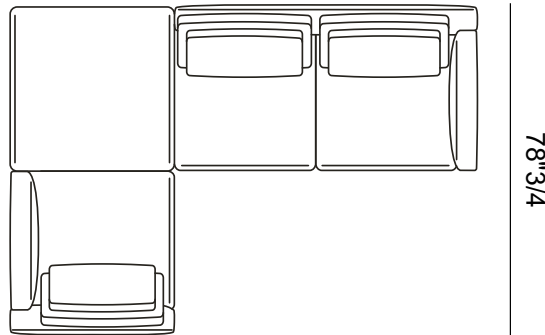

Ellington

SX

111"7/8

Comp. F

SX:

P DX
F DX

DX:

P SX
F SX

78"3/4

DX