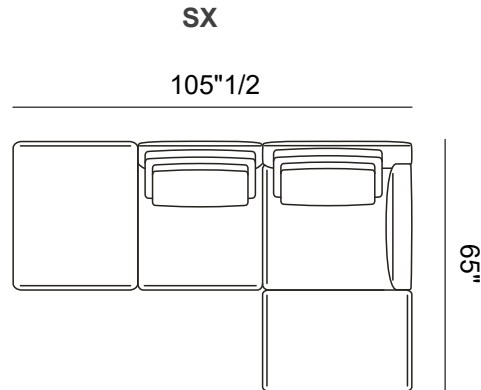

Ellington

Comp. D

SX:
T SX
Q DX

DX:
T DX
Q SX