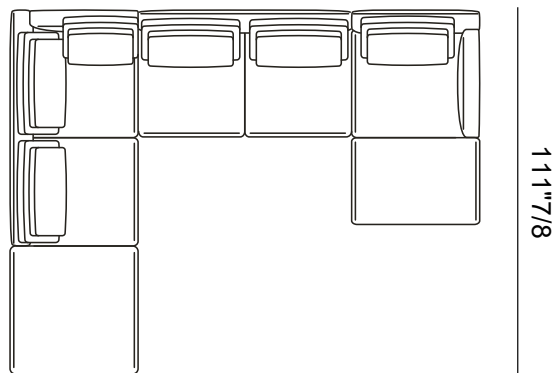

Finishes & Materials

Cover: Fabric or leather.

Frame & feet: Aluminum.

Ellington

Dimensions

- Comp. A:** 111"7/8W x 66"1/8D x 31"7/8H **SH:** 17"
Comp. B: 135"3/8W x 78"3/4D x 31"7/8H **AH:** 24"3/8
Comp. C: 111"7/8W x 78"3/4D x 31"7/8H
Comp. D: 105"1/2W x 65"D x 31"7/8H
Comp. E: 118"1/8W x 78"3/4D x 31"7/8H
Comp. F: 111"7/8W x 78"3/4D x 31"7/8H
Comp. G: 151"1/8W x 65"D x 31"7/8H
Comp. H: 151"1/8W x 65"D x 31"7/8H
Comp. I: 174"7/8W x 78"3/4D x 31"7/8H
Comp. J: 138"5/8W x 78"3/4D(+space between items) x 31"7/8H
Comp. K: 111"7/8W x 105"1/2D x 31"7/8H
Comp. L: 105"1/2W x 111"7/8D x 31"7/8H
Comp. M: 111"7/8W x 127"1/2D x 31"7/8H
Comp. N: 111"7/8W x 127"1/2D x 31"7/8H
Comp. O: 151"1/8W x 111"7/8D x 31"7/8H
Comp. P: 168"1/2W x 111"7/8D x 31"7/8H
Comp. Q: 144"7/8W x 111"7/8D x 31"7/8H
Comp. R: 170"W x 121"1/4D x 31"7/8H
Comp. S: 187"3/8W x 111"7/8D x 31"7/8H

Comp. P

SX:

M SX
R DX
X DX

DX:

M DX
R SX
X SX

DX

SX

144"7/8