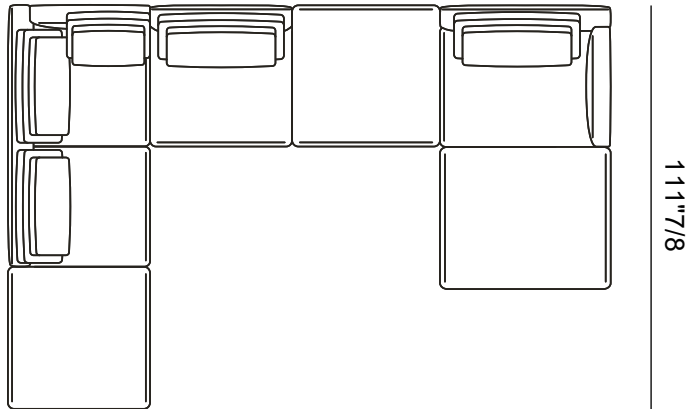

Finishes & Materials

Cover: Fabric or leather.

Frame & feet: Aluminum.

Ellington

Dimensions

- Comp. A:** 111"7/8W x 66"1/8D x 31"7/8H **SH:** 17"
Comp. B: 135"3/8W x 78"3/4D x 31"7/8H **AH:** 24"3/8
Comp. C: 111"7/8W x 78"3/4D x 31"7/8H
Comp. D: 105"1/2W x 65"D x 31"7/8H
Comp. E: 118"1/8W x 78"3/4D x 31"7/8H
Comp. F: 111"7/8W x 78"3/4D x 31"7/8H
Comp. G: 151"1/8W x 65"D x 31"7/8H
Comp. H: 151"1/8W x 65"D x 31"7/8H
Comp. I: 174"7/8W x 78"3/4D x 31"7/8H
Comp. J: 138"5/8W x 78"3/4D(+space between items) x 31"7/8H
Comp. K: 111"7/8W x 105"1/2D x 31"7/8H
Comp. L: 105"1/2W x 111"7/8D x 31"7/8H
Comp. M: 111"7/8W x 127"1/2D x 31"7/8H
Comp. N: 111"7/8W x 127"1/2D x 31"7/8H
Comp. O: 151"1/8W x 111"7/8D x 31"7/8H
Comp. P: 168"1/2W x 111"7/8D x 31"7/8H
Comp. Q: 144"7/8W x 111"7/8D x 31"7/8H
Comp. R: 170"W x 121"1/4D x 31"7/8H
Comp. S: 187"3/8W x 111"7/8D x 31"7/8H

SX:
B SX
E DX

DX:
M DX
T SX

Comp. O

SX:
F SX
WW
F DX

DX:
F DX
WW
F SX

Ellington

SX

168"1/2