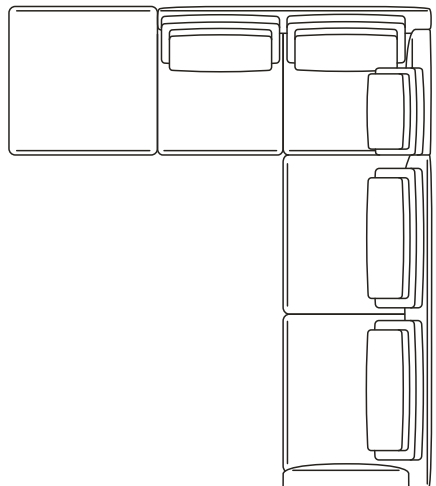

Finishes & Materials

Cover: Fabric or leather.

Frame & feet: Aluminum.

Ellington

Dimensions

- Comp. A:** 111"7/8W x 66"1/8D x 31"7/8H **SH:** 17"
Comp. B: 135"3/8W x 78"3/4D x 31"7/8H **AH:** 24"3/8
Comp. C: 111"7/8W x 78"3/4D x 31"7/8H
Comp. D: 105"1/2W x 65"D x 31"7/8H
Comp. E: 118"1/8W x 78"3/4D x 31"7/8H
Comp. F: 111"7/8W x 78"3/4D x 31"7/8H
Comp. G: 151"1/8W x 65"D x 31"7/8H
Comp. H: 151"1/8W x 65"D x 31"7/8H
Comp. I: 174"7/8W x 78"3/4D x 31"7/8H
Comp. J: 138"5/8W x 78"3/4D(+space between items) x 31"7/8H
Comp. K: 111"7/8W x 105"1/2D x 31"7/8H
Comp. L: 105"1/2W x 111"7/8D x 31"7/8H
Comp. M: 111"7/8W x 127"1/2D x 31"7/8H
Comp. N: 111"7/8W x 127"1/2D x 31"7/8H
Comp. O: 151"1/8W x 111"7/8D x 31"7/8H
Comp. P: 168"1/2W x 111"7/8D x 31"7/8H
Comp. Q: 144"7/8W x 111"7/8D x 31"7/8H
Comp. R: 170"W x 121"1/4D x 31"7/8H
Comp. S: 187"3/8W x 111"7/8D x 31"7/8H

SX:

M SX
T DX

DX:

M DX
T SX

DX

SX

111"7/8

127 1/2