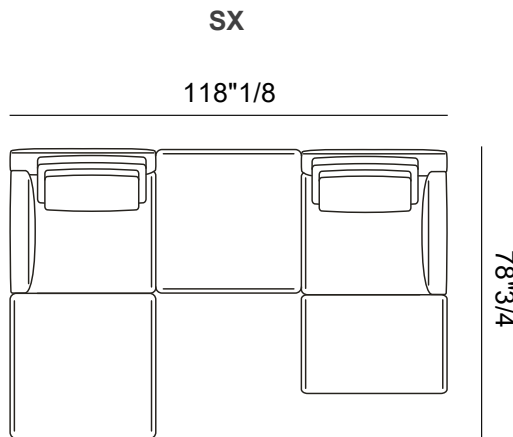

Finishes & Materials

Cover: Fabric or leather.

Frame & feet: Aluminum.

Ellington

Dimensions

- Comp. A:** 111"7/8W x 66"1/8D x 31"7/8H **SH:** 17"
Comp. B: 135"3/8W x 78"3/4D x 31"7/8H **AH:** 24"3/8
Comp. C: 111"7/8W x 78"3/4D x 31"7/8H
Comp. D: 105"1/2W x 65"D x 31"7/8H
Comp. E: 118"1/8W x 78"3/4D x 31"7/8H
Comp. F: 111"7/8W x 78"3/4D x 31"7/8H
Comp. G: 151"1/8W x 65"D x 31"7/8H
Comp. H: 151"1/8W x 65"D x 31"7/8H
Comp. I: 174"7/8W x 78"3/4D x 31"7/8H
Comp. J: 138"5/8W x 78"3/4D(+space between items) x 31"7/8H
Comp. K: 111"7/8W x 105"1/2D x 31"7/8H
Comp. L: 105"1/2W x 111"7/8D x 31"7/8H
Comp. M: 111"7/8W x 127"1/2D x 31"7/8H
Comp. N: 111"7/8W x 127"1/2D x 31"7/8H
Comp. O: 151"1/8W x 111"7/8D x 31"7/8H
Comp. P: 168"1/2W x 111"7/8D x 31"7/8H
Comp. Q: 144"7/8W x 111"7/8D x 31"7/8H
Comp. R: 170"W x 121"1/4D x 31"7/8H
Comp. S: 187"3/8W x 111"7/8D x 31"7/8H

SX:

F SX
P DX

DX:

F DX
P SX

SX

111"7/8

78"3/4

DX

DX

Ellington

SX

111"7/8

Comp. F

SX:

P DX
F DX

DX:

DX:

Q DX
W
F SX

65"

DX

Ellington

SX

151"1/8

65"