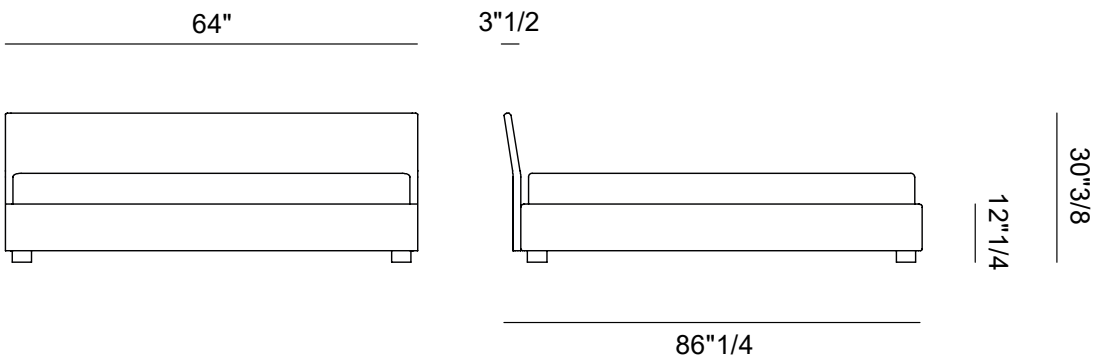

Finishes & Materials

Headboard & bedframe cover: Fabric or leather.
Feet: Wood.

Figi

Dimensions

Queen Size: 64"W x 86"1/4D x 30"3/8H (To fit American Queen Size mattress: 60" x 80")

King Size: 84"1/4W x 86"1/4D x 30"3/8H (To fit American King Size mattress: 76"3/4 x 80")

Queen Size

King Size