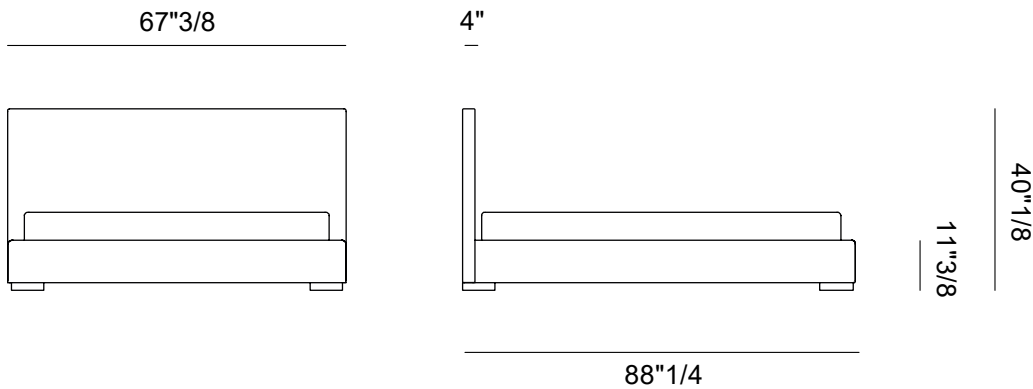

Finishes & Materials

Headboard & bedframe cover: Fabric or leather.
Feet: Wood.

Grenada

Dimensions

Queen Size: 67"3/8W x 88"1/4D x 40"1/8H (To fit American Queen Size mattress: 60" x 80")

King Size: 83"1/2W x 88"1/4D x 40"1/8H (To fit American King Size mattress: 76"3/4 x 80")

Queen Size

King Size