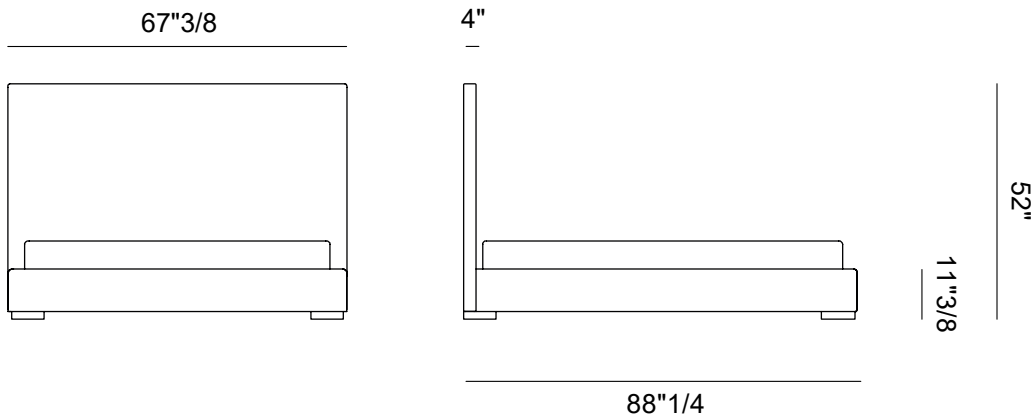

Finishes & Materials

Headboard & bedframe cover: Fabric or leather.

Feet: Wood.

Grenada High

Dimensions

Queen Size: 67"3/8W x 88"1/4D x 52"H (To fit American Queen Size mattress: 60" x 80")

King Size: 83"1/2W x 88"1/4D x 52"H (To fit American King Size mattress: 76"3/4 x 80")

Queen Size

King Size