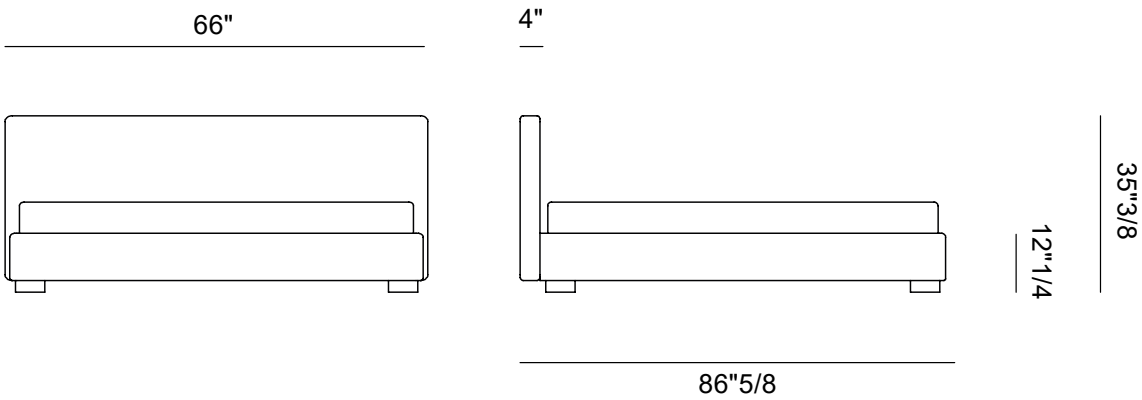

Finishes & Materials

Headboard & bedframe cover: Fabric or leather.
Feet: Wood.

Lipari

Dimensions

Queen Size: 66"W x 86"5/8D x 35"3/8H (To fit American Queen Size mattress: 60" x 80")

King Size: 82"3/8W x 86"5/8D x 35"3/8H (To fit American King Size mattress: 76"3/4 x 80")

Queen Size

King Size