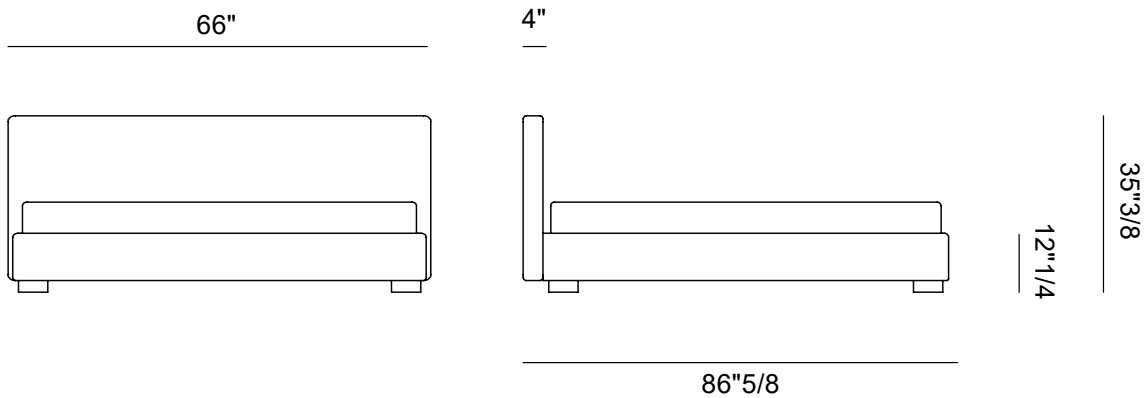

Finishes & Materials

Headboard & bedframe cover: Fabric or leather.
Feet: Wood.

Lipari Plus

Dimensions

Queen Size: 66"W x 86"5/8D x 35"3/8H (To fit American Queen Size mattress: 60" x 80")

King Size: 82"3/8W x 86"5/8D x 35"3/8H (To fit American King Size mattress: 76"3/4 x 80")

Queen Size

King Size