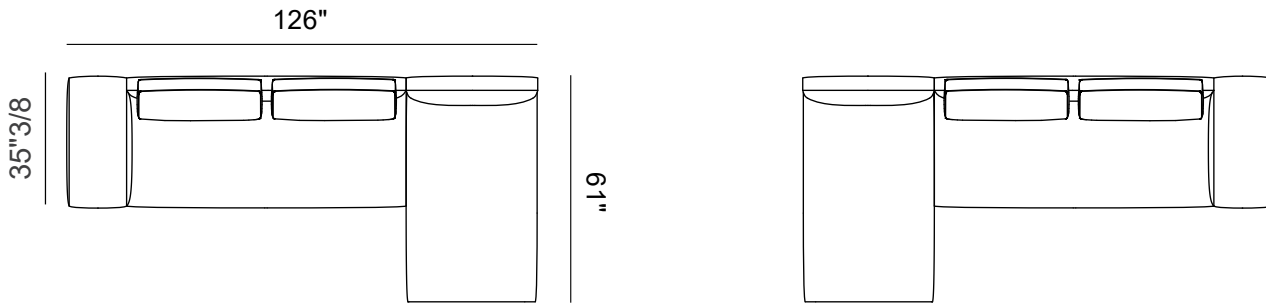

Miles

Comp. E depth 35"3/8