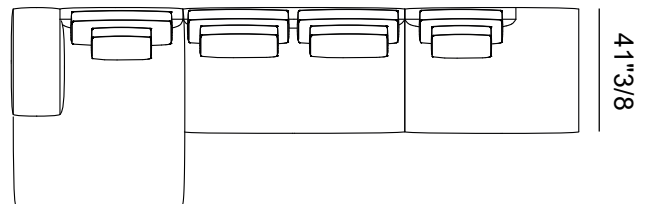

Comp. D depth 35"3/8

Comp. D depth 41"3/8