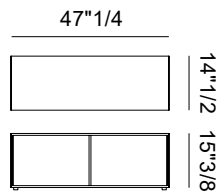

Finishes & Materials

Cover: Fabric or leather.

Frame & feet: Aluminum.

Miles

Dimensions

- Comp. A: 114"1/8W x 65"D x 31"1/2H
- Comp. B : 135"7/8W x 65"D x 31"1/2H
- Comp. C: 130"W x 65"D x 31"1/2H
- Comp. D: 187"W x 65"D x 31"1/2H
- Comp. E: 126"W x 61"D x 31"1/2H
- Comp. F: 114"1/8W x 65"D x 31"1/2H
- Comp. G: 147"5/8W x 50"D x 31"1/2H
- Comp. H: 169"3/8W x 41"3/8D x 31"1/2H
- Comp. I: 183"W x 65"D x 31"1/2H

SH: 17"
AH: 24"3/8

Comp. A depth 35"3/8

Comp. A depth 41"3/8

Comp. B depth 35"3/8

Comp. B depth 41"3/8

Miles

Comp. C depth 35"3/8

Comp. C depth 41"3/8

Comp. D depth 35"3/8

Comp. D depth 41"3/8

Miles

Comp. E depth 35"3/8

Comp. F

Miles

Comp. G depth 35"3/8

Comp. G depth 41"3/8

Sofa back table

Comp. H depth 41"3/8

Miles

Comp. I depth 41"3/8

Coffee table