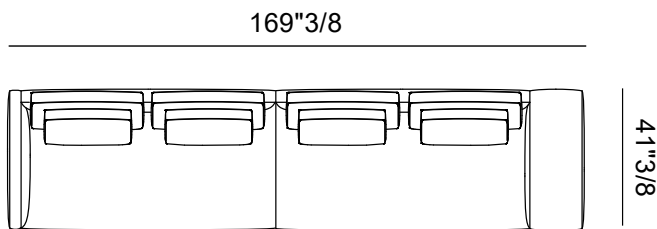

Finishes & Materials

Cover: Fabric or leather.

Frame & feet: Aluminum.

Miles

Dimensions

- Comp. A: 114"1/8W x 65"D x 31"1/2H
- Comp. B : 135"7/8W x 65"D x 31"1/2H
- Comp. C: 130"W x 65"D x 31"1/2H
- Comp. D: 187"W x 65"D x 31"1/2H
- Comp. E: 126"W x 61"D x 31"1/2H
- Comp. F: 114"1/8W x 65"D x 31"1/2H
- Comp. G: 147"5/8W x 50"D x 31"1/2H
- Comp. H: 169"3/8W x 41"3/8D x 31"1/2H
- Comp. I: 183"W x 65"D x 31"1/2H

SH: 17"
AH: 24"3/8

Comp. A depth 35"3/8

Comp. A depth 41"3/8

Comp. B depth 35"3/8

Comp. B depth 41"3/8

Miles

Comp. C depth 35"3/8

Comp. C depth 41"3/8

Comp. D depth 35"3/8

Comp. D depth 41"3/8

Miles

Comp. E depth 35"3/8

Comp. F

Miles

Comp. G depth 35"3/8

Comp. G depth 41"3/8

Sofa back table

Comp. H depth 41"3/8

Miles

Comp. I depth 41"3/8

Coffee table