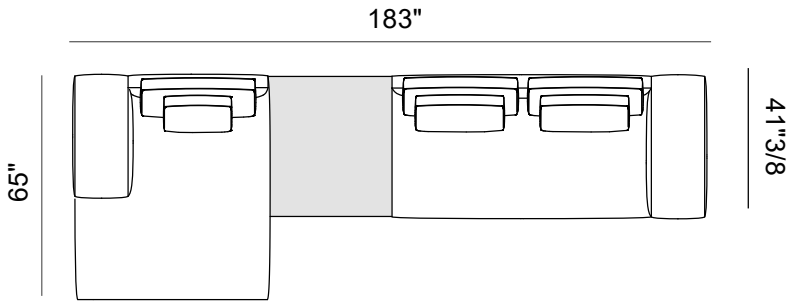

Finishes & Materials

Cover: Fabric or leather.

Frame & feet: Aluminum.

Miles

Dimensions

- Comp. A: 114"1/8W x 65"D x 31"1/2H
- Comp. B : 135"7/8W x 65"D x 31"1/2H
- Comp. C: 130"W x 65"D x 31"1/2H
- Comp. D: 187"W x 65"D x 31"1/2H
- Comp. E: 126"W x 61"D x 31"1/2H
- Comp. F: 114"1/8W x 65"D x 31"1/2H
- Comp. G: 147"5/8W x 50"D x 31"1/2H
- Comp. H: 169"3/8W x 41"3/8D x 31"1/2H
- Comp. I: 183"W x 65"D x 31"1/2H

SH: 17"
AH: 24"3/8

Comp. A depth 35"3/8

Comp. A depth 41"3/8

Comp. B depth 35"3/8

Comp. B depth 41"3/8

Miles

Comp. C depth 35"3/8

Comp. C depth 41"3/8

Sofa back table

Comp. H depth 41"3/8

Miles

Comp. I depth 41"3/8

Coffee table