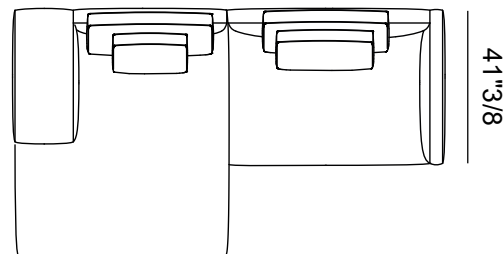

Finishes & Materials

Cover: Fabric or leather.

Frame & feet: Aluminum.

Miles

Dimensions

- Comp. A: 114"1/8W x 65"D x 31"1/2H
- Comp. B : 135"7/8W x 65"D x 31"1/2H
- Comp. C: 130"W x 65"D x 31"1/2H
- Comp. D: 187"W x 65"D x 31"1/2H
- Comp. E: 126"W x 61"D x 31"1/2H
- Comp. F: 114"1/8W x 65"D x 31"1/2H
- Comp. G: 147"5/8W x 50"D x 31"1/2H
- Comp. H: 169"3/8W x 41"3/8D x 31"1/2H
- Comp. I: 183"W x 65"D x 31"1/2H

SH: 17"
AH: 24"3/8

Comp. A depth 35"3/8

Comp. A depth 41"3/8

Comp. B depth 35"3/8

Comp. B depth 41"3/8

Miles

Comp. C depth 35"3/8

Comp. C depth 41"3/8