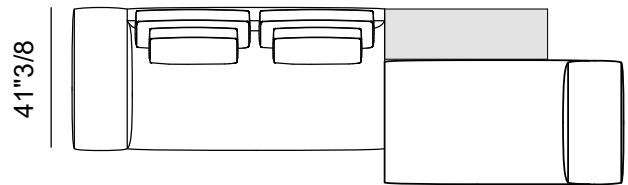

Finishes & Materials

Cover: Fabric or leather.

Frame & feet: Aluminum.

Miles

Dimensions

- Comp. A: 114"1/8W x 65"D x 31"1/2H
- Comp. B : 135"7/8W x 65"D x 31"1/2H
- Comp. C: 130"W x 65"D x 31"1/2H
- Comp. D: 187"W x 65"D x 31"1/2H
- Comp. E: 126"W x 61"D x 31"1/2H
- Comp. F: 114"1/8W x 65"D x 31"1/2H
- Comp. G: 147"5/8W x 50"D x 31"1/2H
- Comp. H: 169"3/8W x 41"3/8D x 31"1/2H
- Comp. I: 183"W x 65"D x 31"1/2H

SH: 17"
AH: 24"3/8

Comp. A depth 35"3/8

Comp. A depth 41"3/8

Comp. B depth 35"3/8

Comp. B depth 41"3/8

Miles

Comp. C depth 35"3/8

Comp. C depth 41"3/8

Sofa back table

Comp. H depth 41"3/8

Miles

Comp. I depth 41"3/8

Coffee table