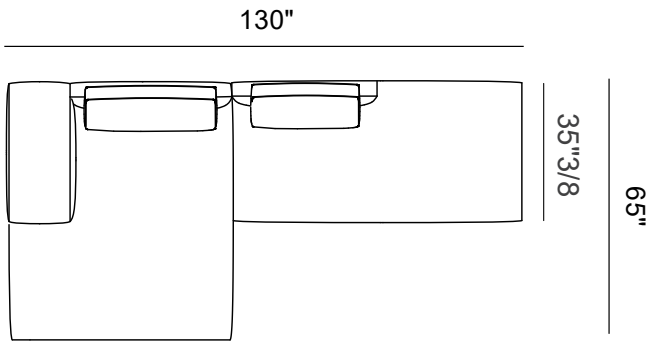

Finishes & Materials

Cover: Fabric or leather.

Frame & feet: Aluminum.

Miles

Dimensions

- Comp. A: 114"1/8W x 65"D x 31"1/2H
- Comp. B : 135"7/8W x 65"D x 31"1/2H
- Comp. C: 130"W x 65"D x 31"1/2H
- Comp. D: 187"W x 65"D x 31"1/2H
- Comp. E: 126"W x 61"D x 31"1/2H
- Comp. F: 114"1/8W x 65"D x 31"1/2H
- Comp. G: 147"5/8W x 50"D x 31"1/2H
- Comp. H: 169"3/8W x 41"3/8D x 31"1/2H
- Comp. I: 183"W x 65"D x 31"1/2H

SH: 17"
AH: 24"3/8

Comp. A depth 35"3/8

Comp. A depth 41"3/8

Comp. B depth 35"3/8

Comp. B depth 41"3/8

Miles

Comp. C depth 35"3/8

Comp. C depth 41"3/8