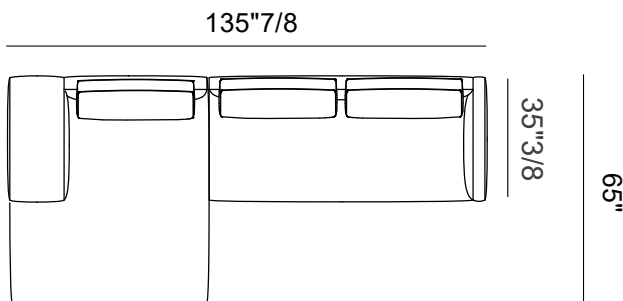

Finishes & Materials

Cover: Fabric or leather.

Frame & feet: Aluminum.

Miles

Dimensions

- Comp. A: 114"1/8W x 65"D x 31"1/2H
- Comp. B : 135"7/8W x 65"D x 31"1/2H
- Comp. C: 130"W x 65"D x 31"1/2H
- Comp. D: 187"W x 65"D x 31"1/2H
- Comp. E: 126"W x 61"D x 31"1/2H
- Comp. F: 114"1/8W x 65"D x 31"1/2H
- Comp. G: 147"5/8W x 50"D x 31"1/2H
- Comp. H: 169"3/8W x 41"3/8D x 31"1/2H
- Comp. I: 183"W x 65"D x 31"1/2H

SH: 17"
AH: 24"3/8

Comp. A depth 35"3/8

Comp. A depth 41"3/8

Comp. B depth 35"3/8

Comp. B depth 41"3/8

Miles

Comp. C depth 35"3/8

Comp. C depth 41"3/8