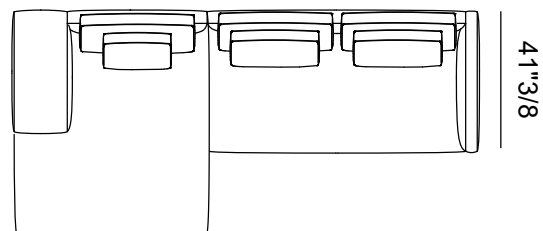

Finishes & Materials

Cover: Fabric or leather.

Frame & feet: Aluminum.

Miles

Dimensions

- Comp. A: 114"1/8W x 65"D x 31"1/2H
- Comp. B : 135"7/8W x 65"D x 31"1/2H
- Comp. C: 130"W x 65"D x 31"1/2H
- Comp. D: 187"W x 65"D x 31"1/2H
- Comp. E: 126"W x 61"D x 31"1/2H
- Comp. F: 114"1/8W x 65"D x 31"1/2H
- Comp. G: 147"5/8W x 50"D x 31"1/2H
- Comp. H: 169"3/8W x 41"3/8D x 31"1/2H
- Comp. I: 183"W x 65"D x 31"1/2H

SH: 17"
AH: 24"3/8

Comp. A depth 35"3/8

Comp. A depth 41"3/8

Comp. B depth 35"3/8

Comp. B depth 41"3/8

Miles

Comp. C depth 35"3/8

Comp. C depth 41"3/8