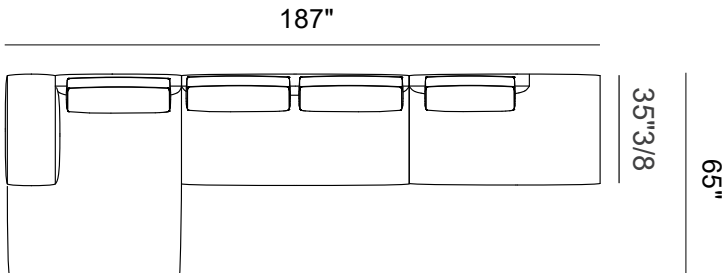

Comp. D depth 35"3/8

Comp. D depth 41"3/8