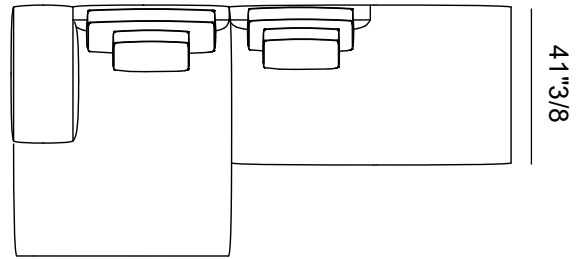

Finishes & Materials

Cover: Fabric or leather.

Frame & feet: Aluminum.

Miles

Dimensions

- Comp. A: 114"1/8W x 65"D x 31"1/2H
- Comp. B : 135"7/8W x 65"D x 31"1/2H
- Comp. C: 130"W x 65"D x 31"1/2H
- Comp. D: 187"W x 65"D x 31"1/2H
- Comp. E: 126"W x 61"D x 31"1/2H
- Comp. F: 114"1/8W x 65"D x 31"1/2H
- Comp. G: 147"5/8W x 50"D x 31"1/2H
- Comp. H: 169"3/8W x 41"3/8D x 31"1/2H
- Comp. I: 183"W x 65"D x 31"1/2H

SH: 17"
AH: 24"3/8

Comp. A depth 35"3/8

Comp. A depth 41"3/8

Comp. B depth 35"3/8

Comp. B depth 41"3/8

Miles

Comp. C depth 35"3/8

Comp. C depth 41"3/8