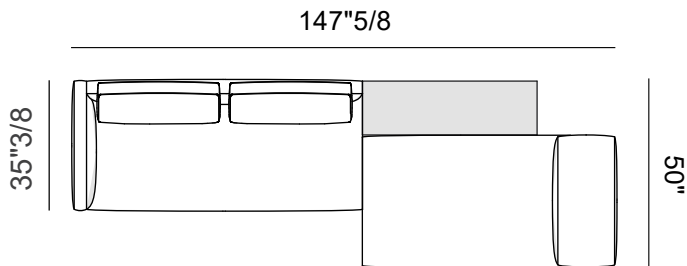

Finishes & Materials

Cover: Fabric or leather.

Frame & feet: Aluminum.

Miles

Dimensions

- Comp. A: 114"1/8W x 65"D x 31"1/2H
- Comp. B : 135"7/8W x 65"D x 31"1/2H
- Comp. C: 130"W x 65"D x 31"1/2H
- Comp. D: 187"W x 65"D x 31"1/2H
- Comp. E: 126"W x 61"D x 31"1/2H
- Comp. F: 114"1/8W x 65"D x 31"1/2H
- Comp. G: 147"5/8W x 50"D x 31"1/2H
- Comp. H: 169"3/8W x 41"3/8D x 31"1/2H
- Comp. I: 183"W x 65"D x 31"1/2H

SH: 17"
AH: 24"3/8

Comp. A depth 35"3/8

Comp. A depth 41"3/8

Comp. B depth 35"3/8

Comp. B depth 41"3/8

Miles

Comp. C depth 35"3/8

Comp. C depth 41"3/8

Comp. D depth 35"3/8

Comp. D depth 41"3/8

Miles

Comp. E depth 35"3/8

Comp. F

Miles

Comp. G depth 35"3/8

Comp. G depth 41"3/8

Sofa back table

Comp. H depth 41"3/8

Miles

Comp. I depth 41"3/8

Coffee table