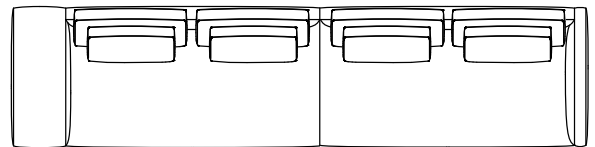

Finishes & Materials

Cover: Fabric or leather.

Frame & feet: Aluminum.

Miles

Dimensions

- Comp. A: 114"1/8W x 65"D x 31"1/2H
- Comp. B : 135"7/8W x 65"D x 31"1/2H
- Comp. C: 130"W x 65"D x 31"1/2H
- Comp. D: 187"W x 65"D x 31"1/2H
- Comp. E: 126"W x 61"D x 31"1/2H
- Comp. F: 114"1/8W x 65"D x 31"1/2H
- Comp. G: 147"5/8W x 50"D x 31"1/2H
- Comp. H: 169"3/8W x 41"3/8D x 31"1/2H
- Comp. I: 183"W x 65"D x 31"1/2H

SH: 17"
AH: 24"3/8

Comp. A depth 35"3/8

Comp. A depth 41"3/8

Comp. B depth 35"3/8

Comp. B depth 41"3/8

Miles

Comp. C depth 35"3/8

Comp. C depth 41"3/8

Sofa back table

Comp. H depth 41"3/8

Miles

Comp. I depth 41"3/8

Coffee table