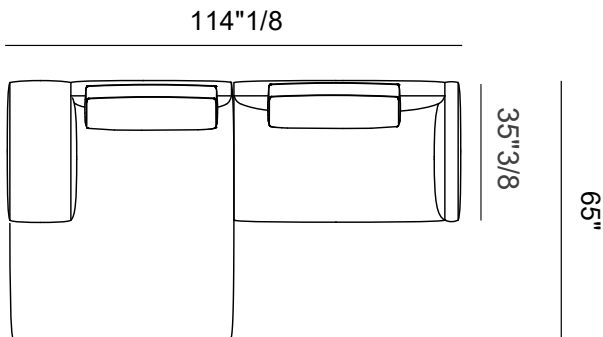

Finishes & Materials

Cover: Fabric or leather.

Frame & feet: Aluminum.

Miles

Dimensions

- Comp. A: 114"1/8W x 65"D x 31"1/2H
- Comp. B : 135"7/8W x 65"D x 31"1/2H
- Comp. C: 130"W x 65"D x 31"1/2H
- Comp. D: 187"W x 65"D x 31"1/2H
- Comp. E: 126"W x 61"D x 31"1/2H
- Comp. F: 114"1/8W x 65"D x 31"1/2H
- Comp. G: 147"5/8W x 50"D x 31"1/2H
- Comp. H: 169"3/8W x 41"3/8D x 31"1/2H
- Comp. I: 183"W x 65"D x 31"1/2H

SH: 17"
AH: 24"3/8

Comp. A depth 35"3/8

Comp. A depth 41"3/8

Comp. B depth 35"3/8

Comp. B depth 41"3/8

Miles

Comp. C depth 35"3/8

Comp. C depth 41"3/8