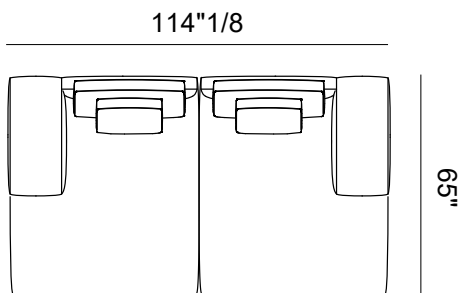

Finishes & Materials

Cover: Fabric or leather.

Frame & feet: Aluminum.

Miles

Dimensions

- Comp. A: 114"1/8W x 65"D x 31"1/2H
- Comp. B : 135"7/8W x 65"D x 31"1/2H
- Comp. C: 130"W x 65"D x 31"1/2H
- Comp. D: 187"W x 65"D x 31"1/2H
- Comp. E: 126"W x 61"D x 31"1/2H
- Comp. F: 114"1/8W x 65"D x 31"1/2H
- Comp. G: 147"5/8W x 50"D x 31"1/2H
- Comp. H: 169"3/8W x 41"3/8D x 31"1/2H
- Comp. I: 183"W x 65"D x 31"1/2H

SH: 17"
AH: 24"3/8

Comp. A depth 35"3/8

Comp. A depth 41"3/8

Comp. B depth 35"3/8

Comp. B depth 41"3/8

Miles

Comp. C depth 35"3/8

Comp. C depth 41"3/8

Comp. D depth 35"3/8

Comp. D depth 41"3/8

Miles

Comp. E depth 35"3/8

Comp. F

Miles

Comp. G depth 35"3/8

Comp. G depth 41"3/8

Sofa back table

Comp. H depth 41"3/8

Miles

Comp. I depth 41"3/8

Coffee table