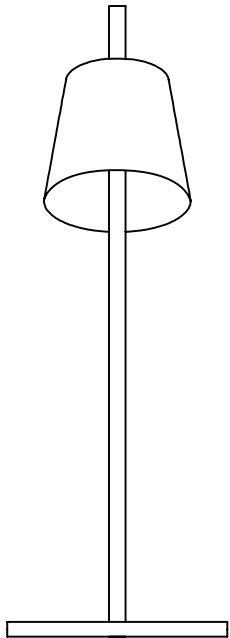

Numero 3

Design: Patrizia Bertolini

Description

The elegant Numero 3 floor lamp comes with the metal base in high-end brushed steel and the wooden structure in walnut. Shade in premium fabric. 2 PIN EUROPLUG TO 2 PIN USA PLUG INCLUDED. Made in Italy.

Finishes & Materials

- Shade:** Fabric.
- Base:** Metal.
- Structure:** Wood.

Numero 3

Dimensions

23"5/8W x 25"1/8D x 67"3/4H

INCLUDED:

2 PIN EUROPLUG
TO 2 PIN USA PLUG

23"5/8

25"1/8

67"3/4