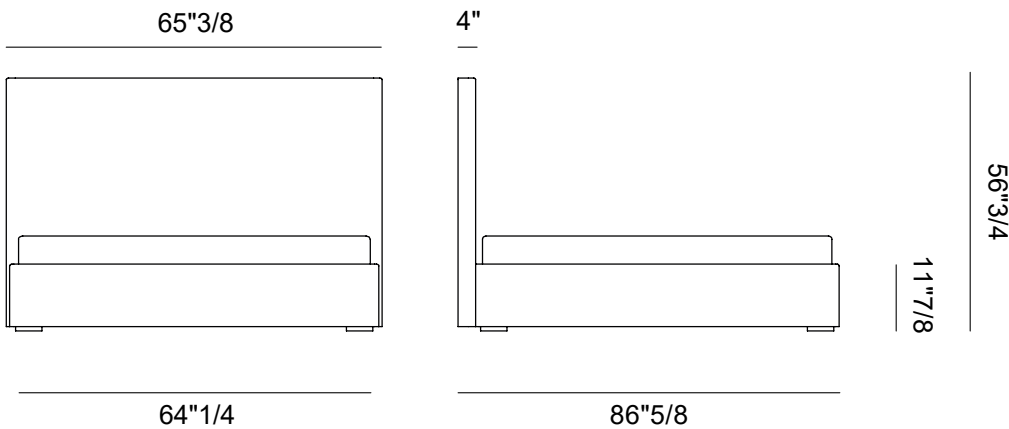

Finishes & Materials

Headboard & bedframe cover: Fabric or leather.

Feet: Wood.

Panarea

Dimensions

Queen Size: 65"3/8W x 86"5/8D x 56"3/4H (To fit American Queen Size mattress: 60" x 80")

King Size: 81"1/2W x 86"5/8D x 56"3/4H (To fit American King Size mattress: 76"3/4 x 80")

Queen Size

King Size