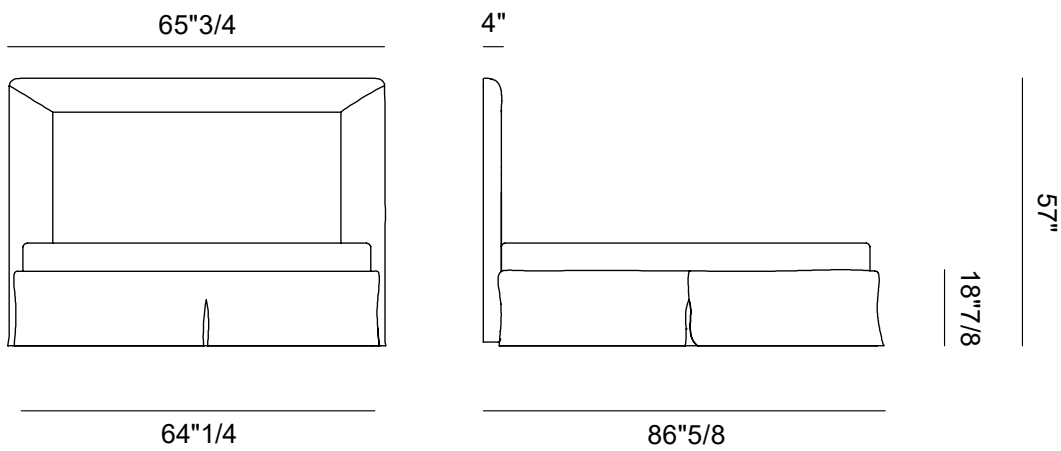

Finishes & Materials

Headboard & bedframe cover: Fabric or leather.

Feet: Wood.

Sardegna

Dimensions

Queen Size: 65"3/4W x 86"5/8D x 57"H (To fit American Queen Size mattress: 60" x 80")

King Size: 82"W x 86"5/8D x 57"H (To fit American King Size mattress: 76"3/4 x 80")

Queen Size

King Size