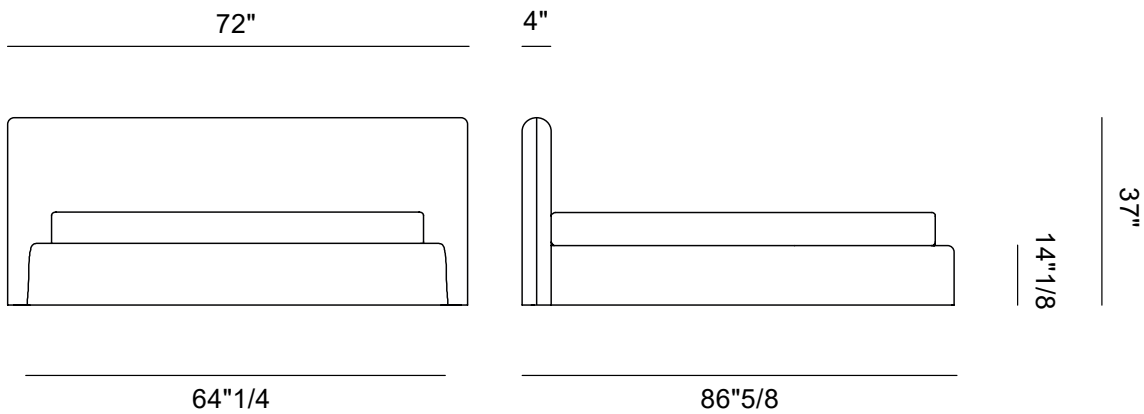

## Tahiti

---

### Dimensions

**Queen Size:** 72"W x 86"5/8D x 37"H (To fit American Queen Size mattress: 60" x 80")

**King Size:** 88"1/4W x 86"5/8D x 37"H (To fit American King Size mattress: 76"3/4 x 80")

#### Queen Size

#### King Size