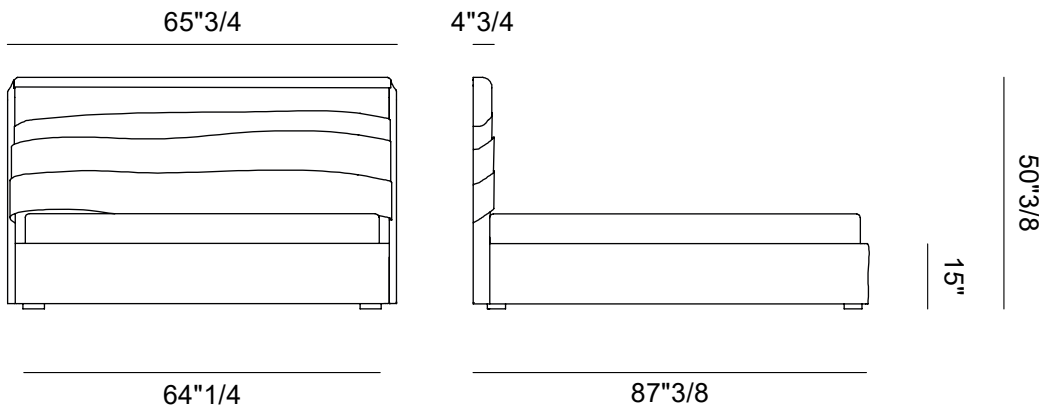

## Tasca

---

### Dimensions

**Queen Size:** 65"3/4W x 87"3/8D x 50"3/8H (To fit American Queen Size mattress: 60" x 80")

**King Size:** 82"W x 87"3/8D x 50"3/8H (To fit American King Size mattress: 76"3/4 x 80")

#### Queen Size

#### King Size