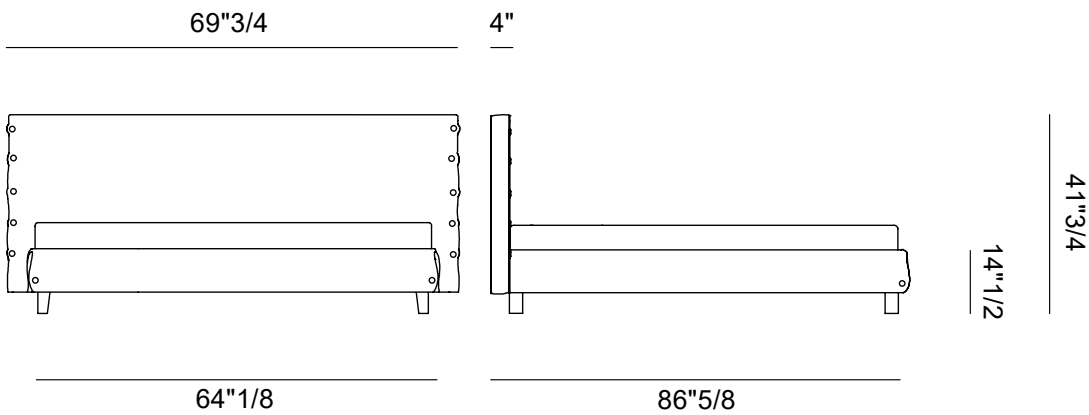

Finishes & Materials

Headboard & bedframe cover: Fabric or leather.

Feet: Wood or metal.

White

Dimensions

Queen Size: 69"3/4W x 86"5/8D x 41"3/4H (To fit American Queen Size mattress: 60" x 80")

King Size: 85"7/8W x 86"5/8D x 41"3/4H (To fit American King Size mattress: 76"3/4 x 80")

Queen Size

King Size