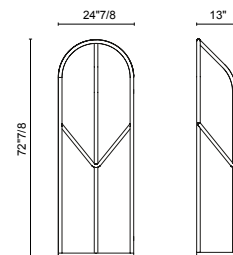

## *Dimensions*

**One-element:** 24"7/8W x 13"D x 72"7/8H

**3-door Structure:** 74"3/8W x 13"D x 72"7/8H