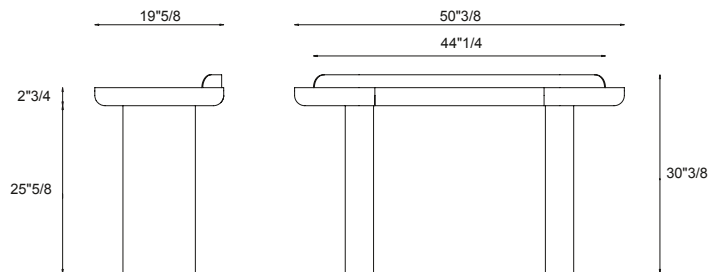

## Description

Jumbo is a solid looking writing desk designed to meet the challenges of the home office or limited space of bedrooms. A band of metal embraces the top, embellishing its volume. Jumbo also features a small drawer to please treasure hoarders. Made in Italy.

## Dimensions

Size : 50"3/8W x 19"5/8D x 30"3/8H