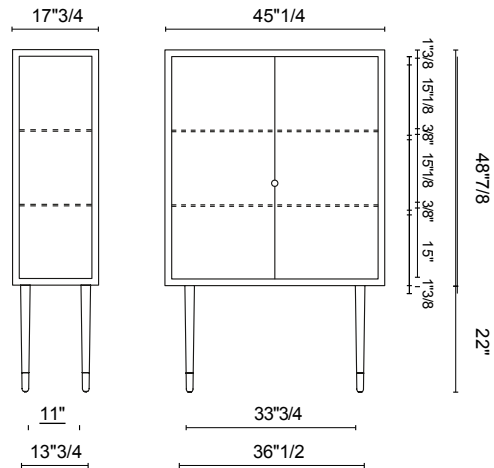

Dimensions

Size A: 17"3/4W x 17"3/4D x 70"7/8H

Size B: 45"1/4W x 17"3/4D x 70"7/8H

Size C: 45"1/4W x 17"3/4D x 47"5/8H

Finishes and materials

Structure: Wood.

Sides, Doors and Shelves: Europe Grey Glass.

Dimensions

Size A: 17"3/4W x 17"3/4D x 70"7/8H

Size B: 45"1/4W x 17"3/4D x 70"7/8H

Size C: 45"1/4W x 17"3/4D x 47"5/8H

Size A

width: 17"3/4
depth: 17"3/4
height: 70"7/8

Size B

width: 45"1/4
depth: 17"3/4
height: 70"7/8

Size C

width: 45"1/4
depth: 17"3/4
height: 47"5/8