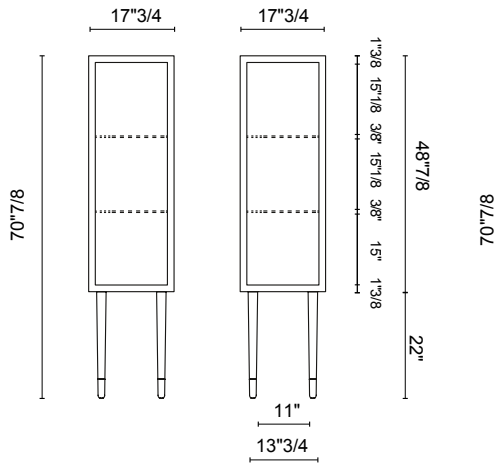

Dimensions

Size A: 17"3/4W x 17"3/4D x 70"7/8H

Size B: 45"1/4W x 17"3/4D x 70"7/8H

Size C: 45"1/4W x 17"3/4D x 47"5/8H

Finishes and materials

Structure: Wood.

Sides, Doors and Shelves: Europe Grey Glass.

Dimensions

Size A: 17"3/4W x 17"3/4D x 70"7/8H

Size B: 45"1/4W x 17"3/4D x 70"7/8H

Size C: 45"1/4W x 17"3/4D x 47"5/8H

Size A

width: 17"3/4
depth: 17"3/4
height: 70"7/8

Size B

width: 45"1/4
depth: 17"3/4
height: 70"7/8

Size C

width: 45"1/4
depth: 17"3/4
height: 47"5/8